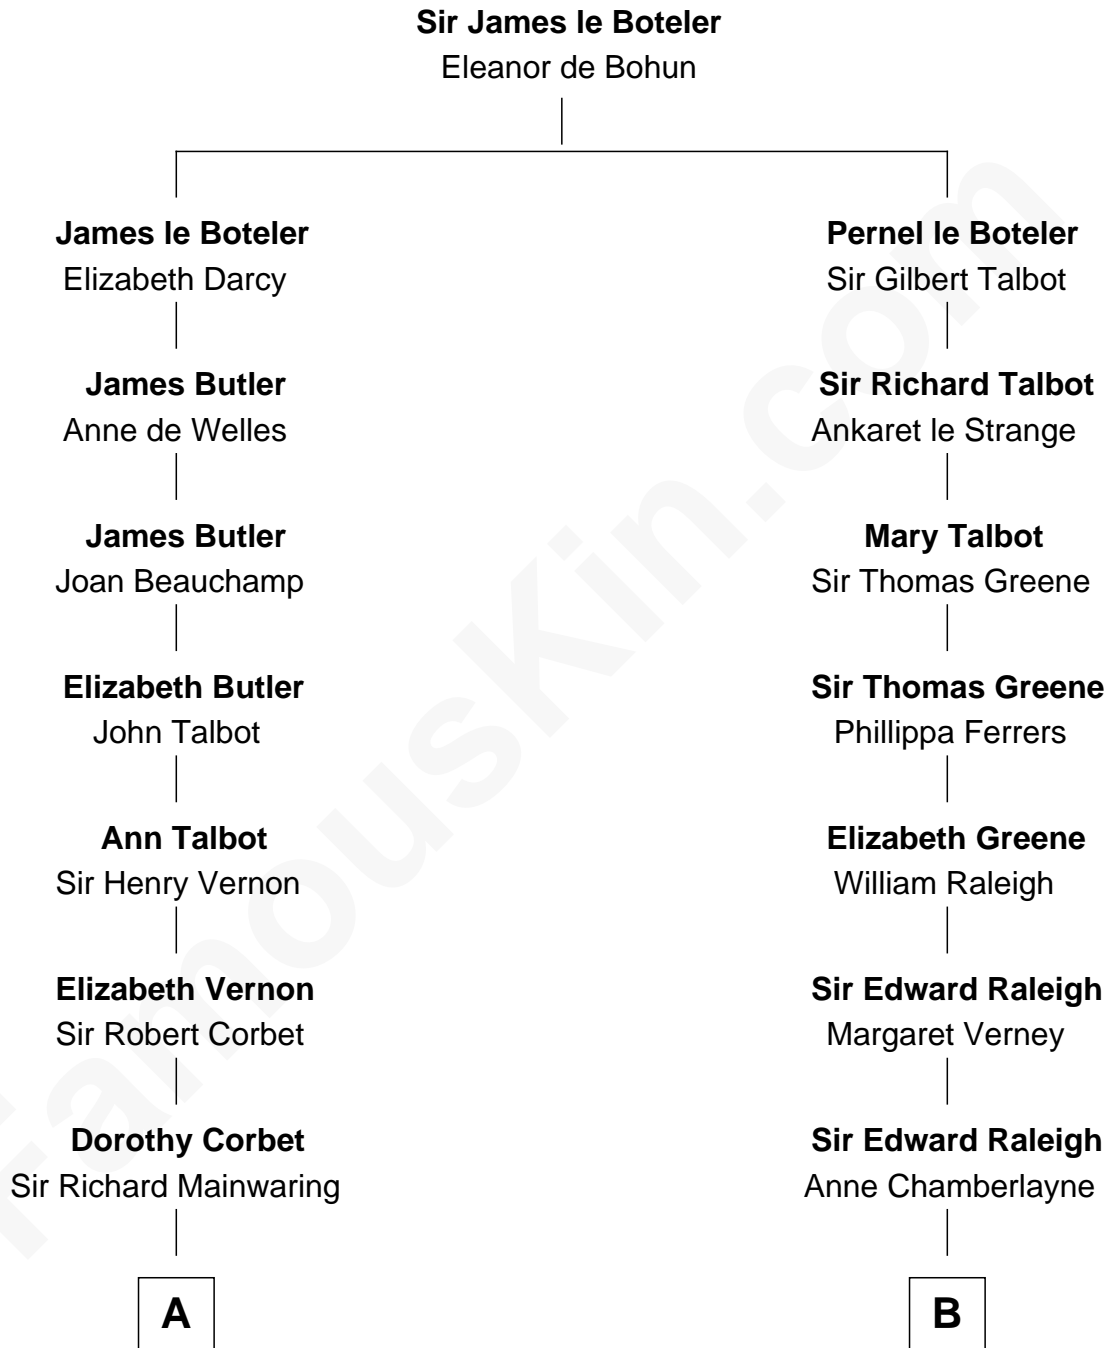

FamousKin.com

Relationship Chart of

Lizzie Borden

Accused Murderess

19th cousin 2 times removed of

DuBose Heyward

Author of Porgy (Porgy & Bess)

C

Anthony Morse
Rhoda Morrison

Sarah Anthony Morse
Andrew Jackson Borden

Lizzie Borden
Accused Murderess

D

Thomas Heyward
Ann Eliza Cuthbert

Thomas Savage Heyward
Georgianna Hasell

Thomas Savage Heyward
Louisa Watkins