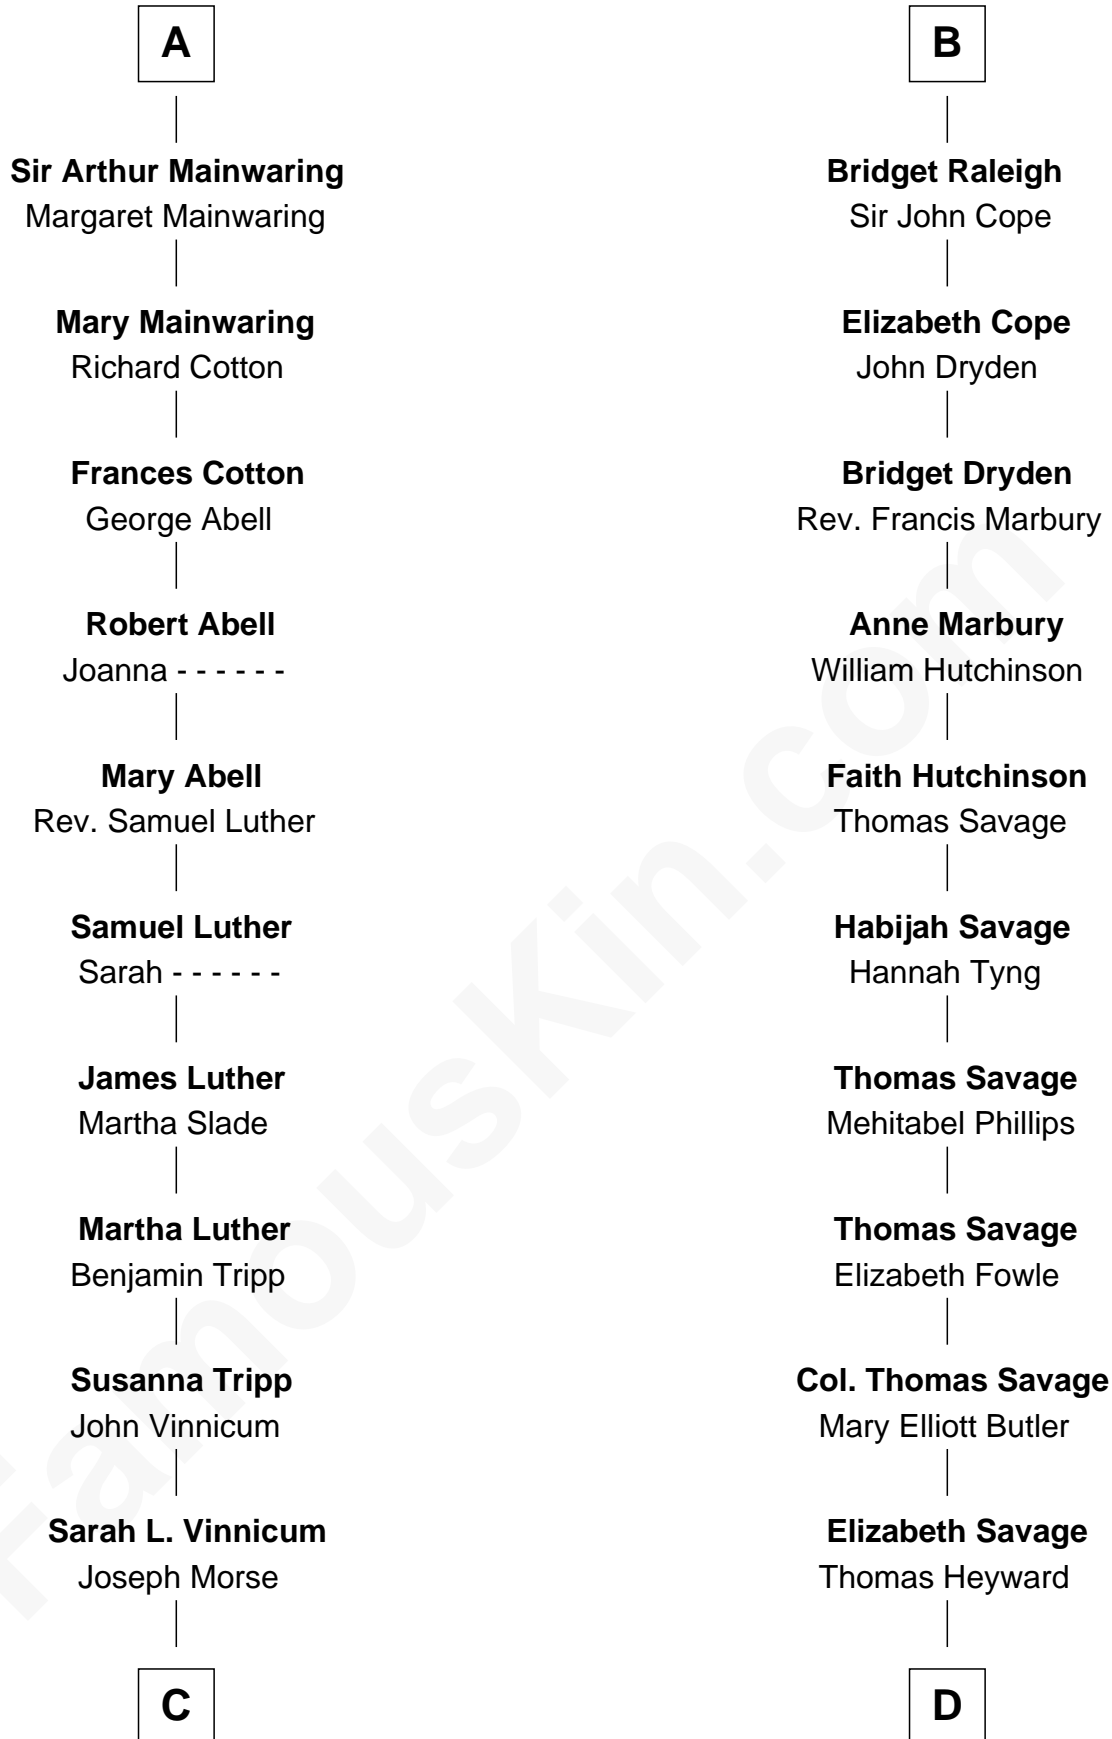

FamousKin.com

Relationship Chart of

Lizzie Borden

Accused Murderess

19th cousin 2 times removed of

DuBose Heyward

Author of Porgy (Porgy & Bess)

C

Anthony Morse
Rhoda Morrison

Sarah Anthony Morse
Andrew Jackson Borden

Lizzie Borden
Accused Murderess

D

Thomas Heyward
Ann Eliza Cuthbert

Thomas Savage Heyward
Georgianna Hasell

Thomas Savage Heyward
Louisa Watkins