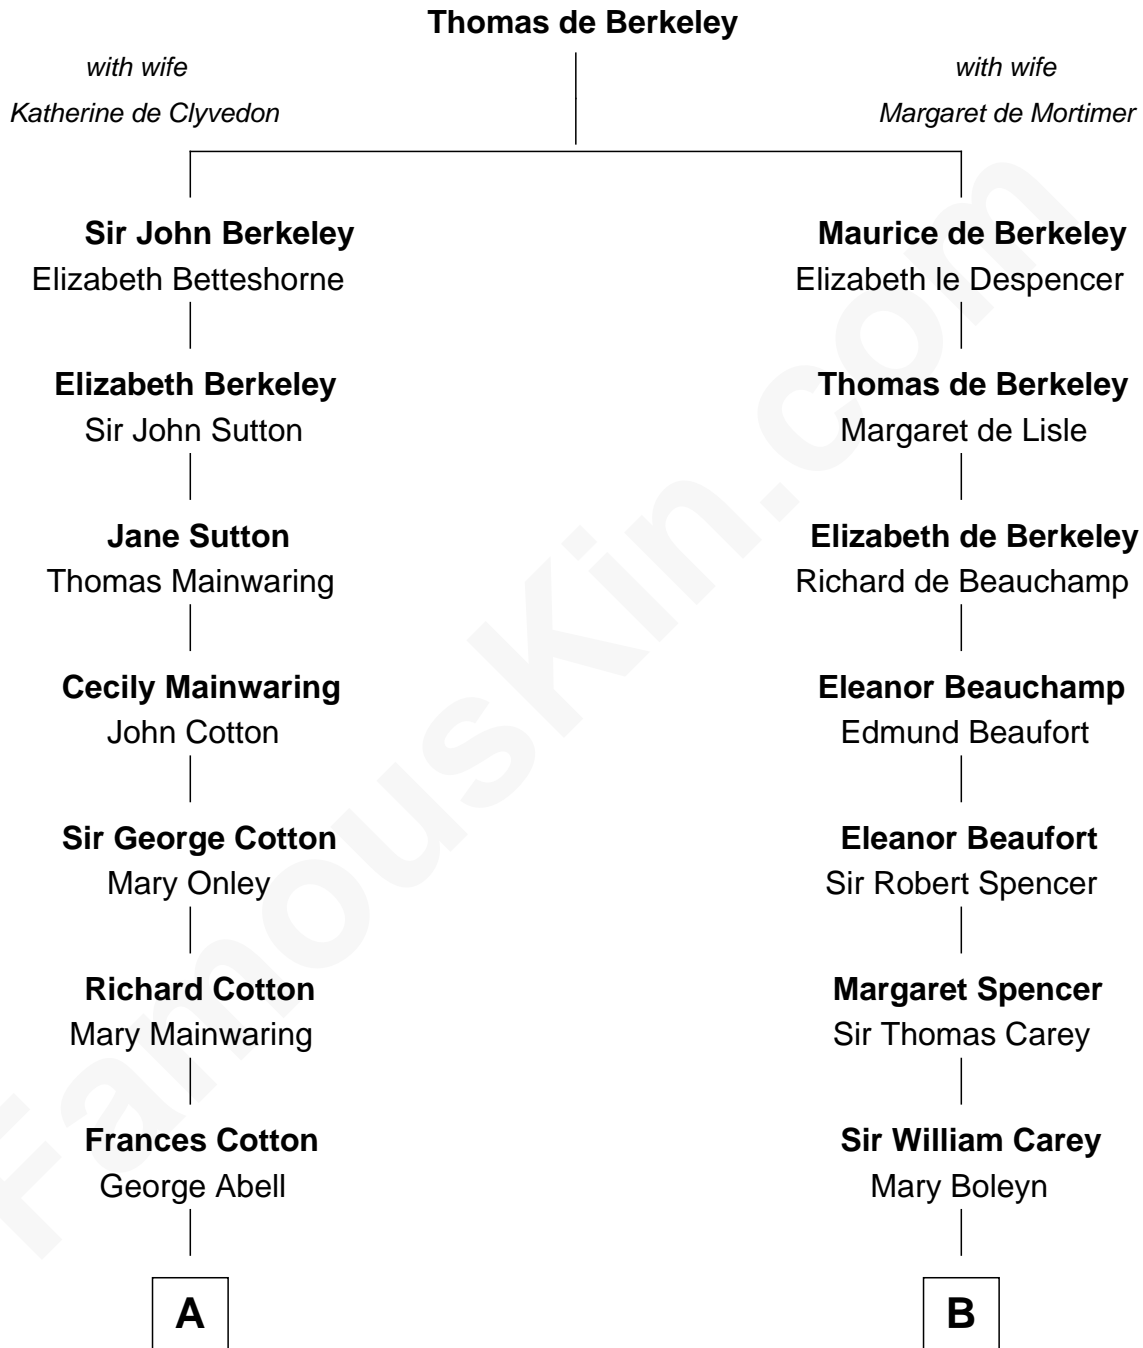

# FamousKin.com Relationship Chart of

**Lizzie Borden**

*Accused Murderess*

16th cousin 2 times removed of

**John D. Rockefeller**

*Founder of the Standard Oil Company*

**C**

**William Avery Rockefeller**

Eliza Davison

**John D. Rockefeller**

*Founder of the Standard Oil Company*

FamousKin.com