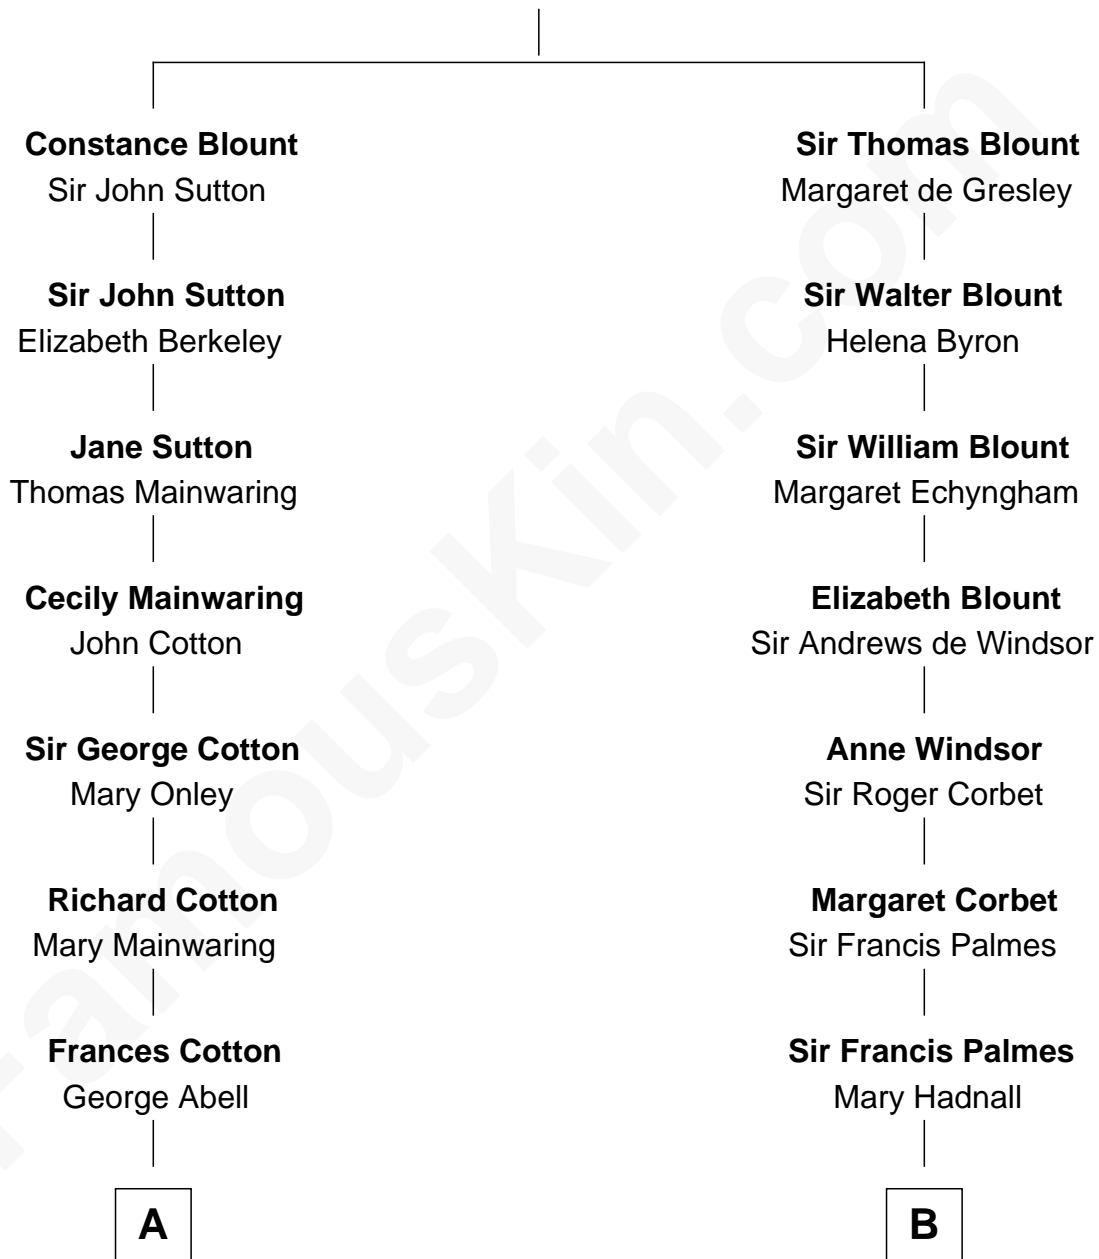

FamousKin.com Relationship Chart of

Lizzie Borden

Accused Murderess

16th cousin 2 times removed of

Nelson Rockefeller

41st U.S. Vice-President

Sir Walter Blount

Sancha de Ayala

C

John Davison Rockefeller

Abby Greene Aldrich

Nelson Rockefeller

41st U.S. Vice-President

FamousKin.com