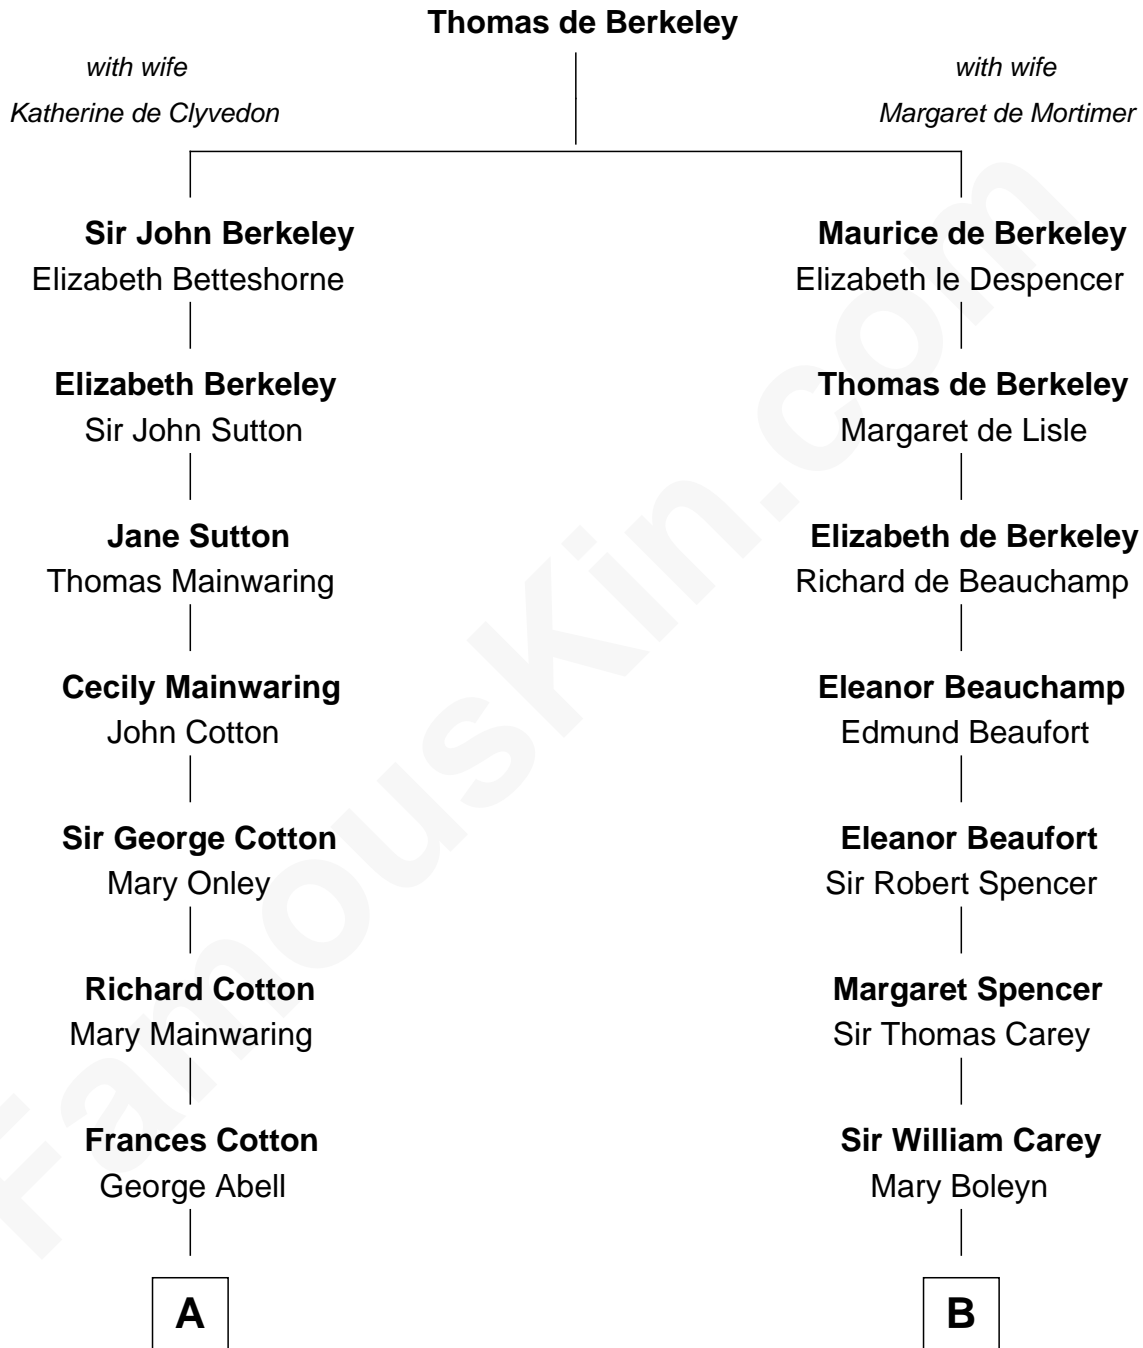

FamousKin.com Relationship Chart of

Lizzie Borden

Accused Murderess

16th cousin 4 times removed of

Nelson Rockefeller

41st U.S. Vice-President

C

William Avery Rockefeller

Eliza Davison

John Davison Rockefeller

Laura Celestia Spelman

John Davison Rockefeller

Abby Greene Aldrich

Nelson Rockefeller

41st U.S. Vice-President

FamousKin.com