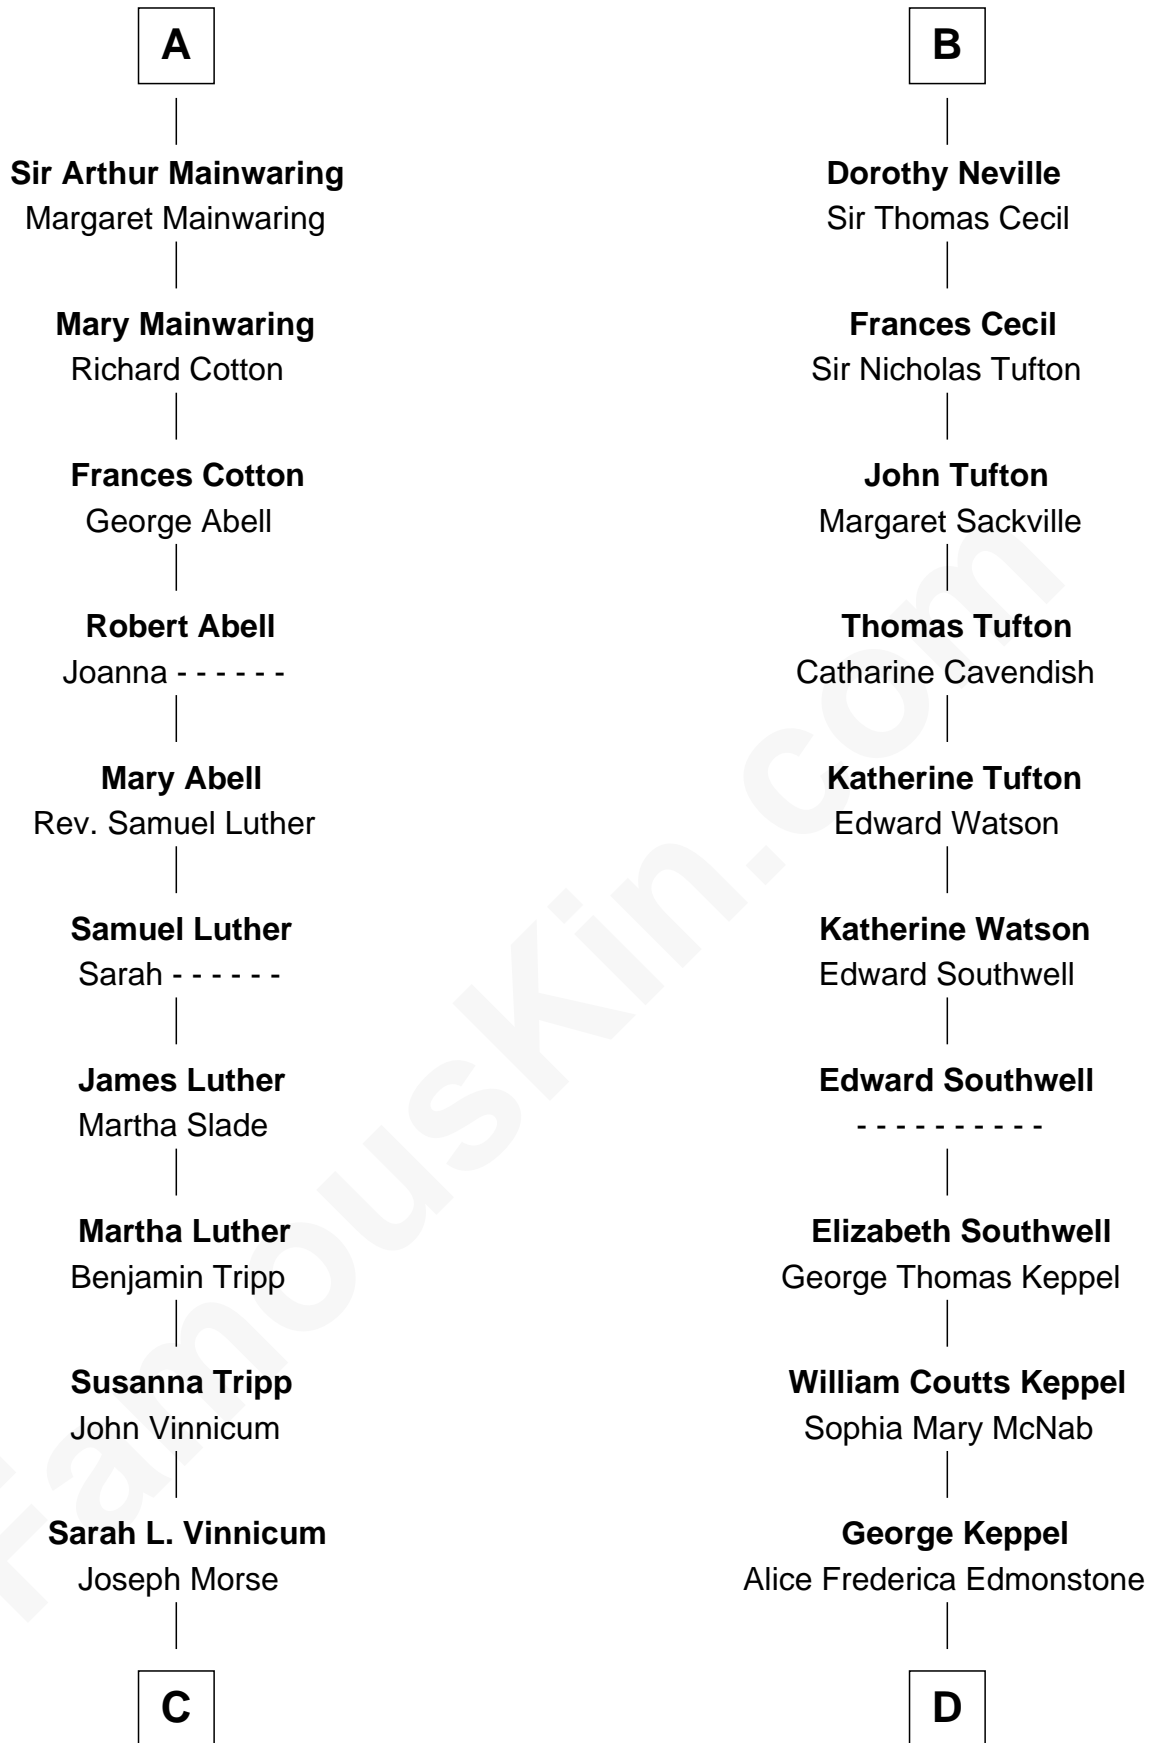

# FamousKin.com Relationship Chart of

**Lizzie Borden**

*Accused Murderess*

19th cousin of

**Camilla Parker Bowles**

*Queen Consort of the United Kingdom*

**Richard Fitzalan**  
Eleanor Plantagenet

FamousKin.com