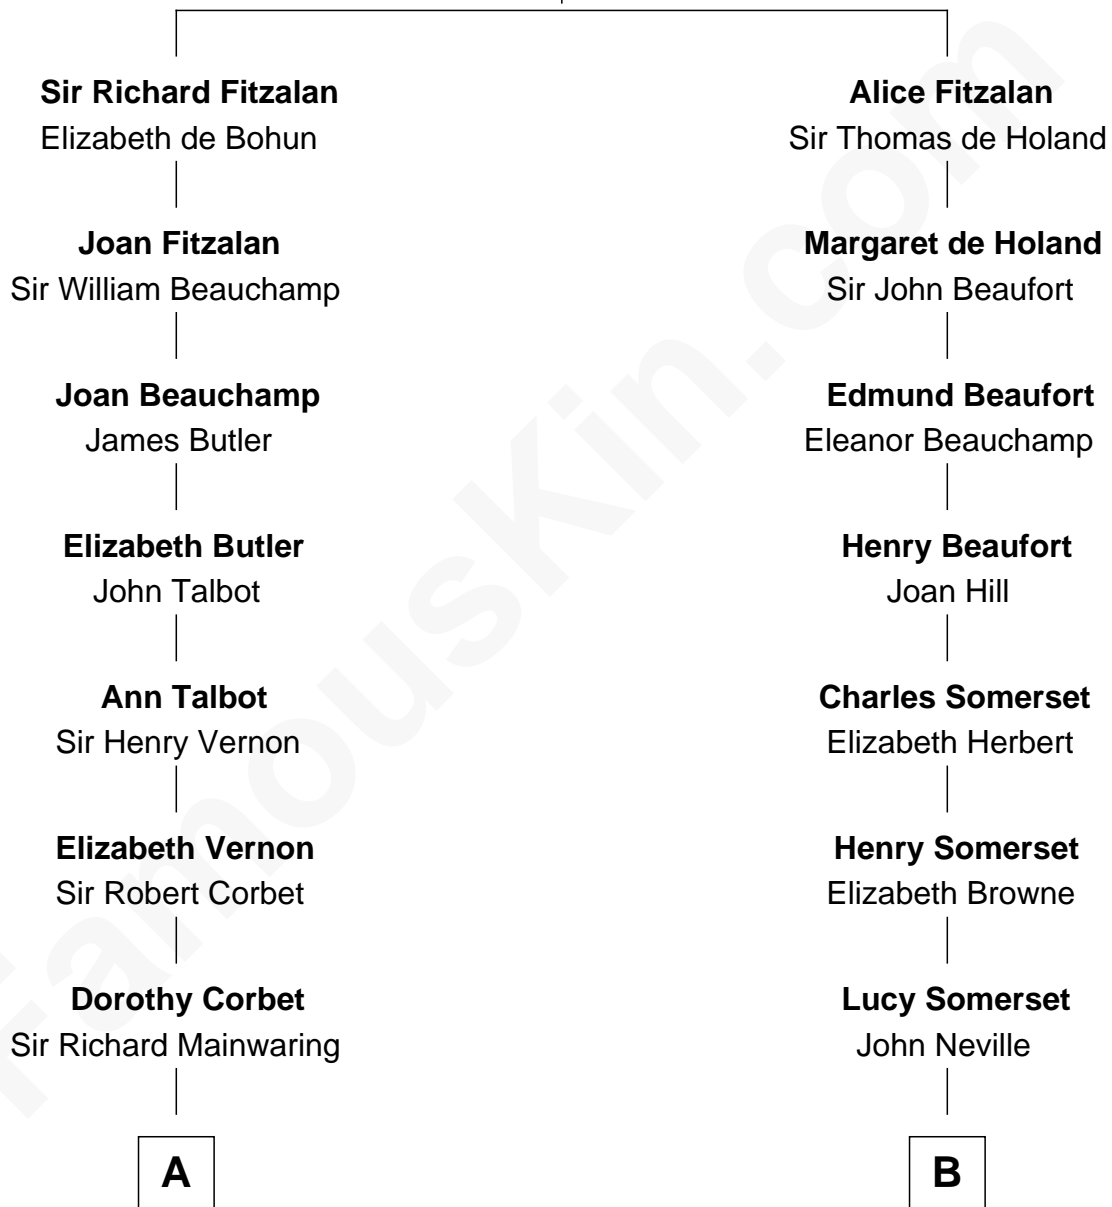

# FamousKin.com Relationship Chart of

**Lizzie Borden**

*Accused Murderess*

19th cousin of

**Camilla Parker Bowles**

*Queen Consort of the United Kingdom*

**Richard Fitzalan**  
Eleanor Plantagenet

FamousKin.com