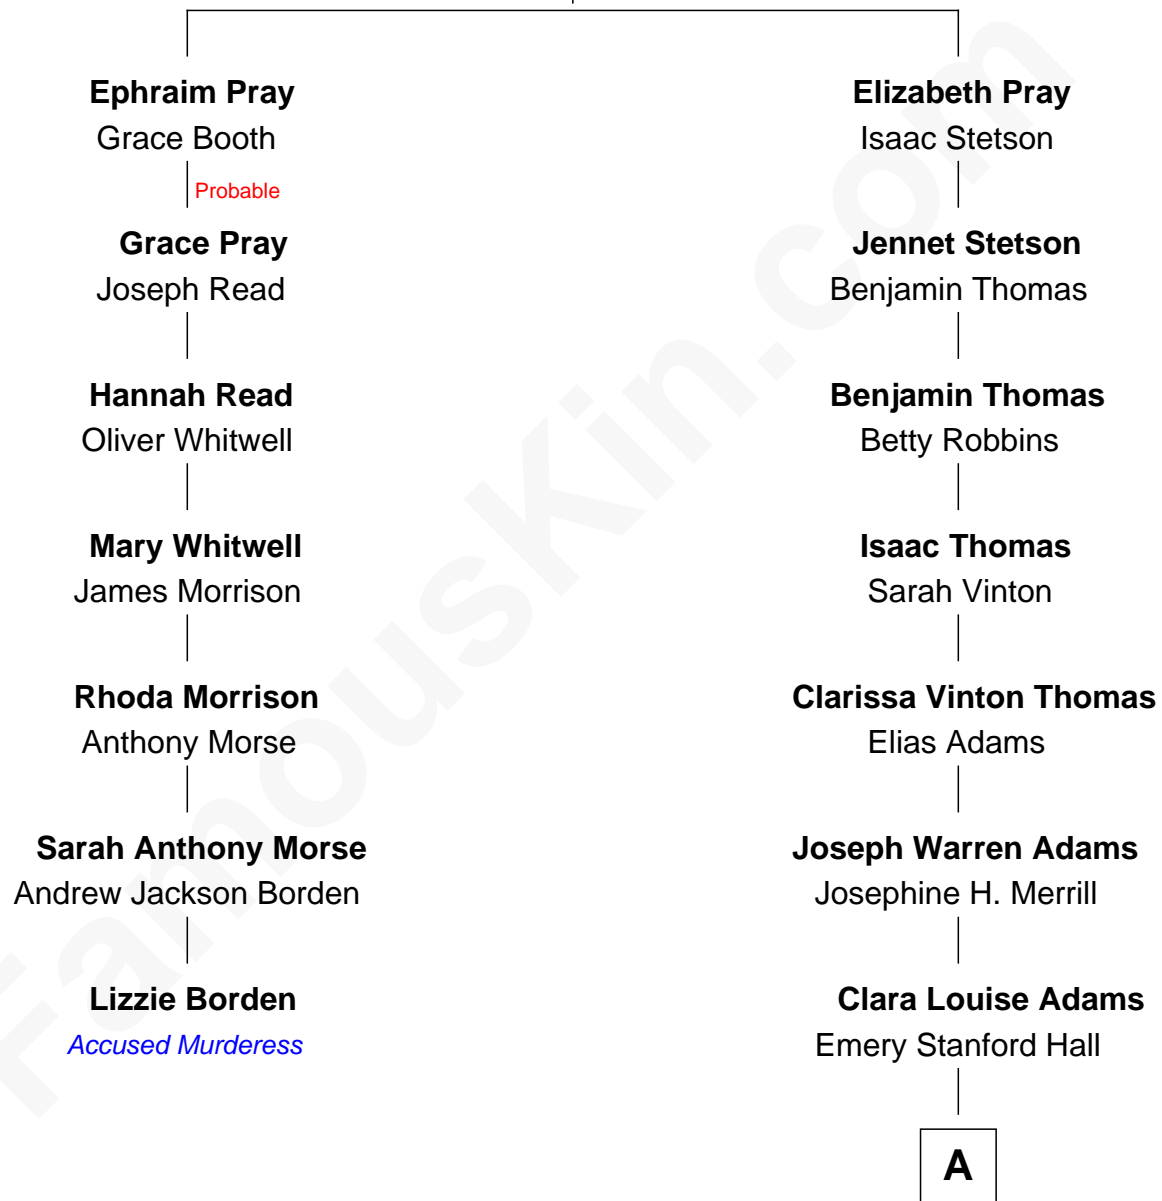

FamousKin.com Relationship Chart of

Lizzie Borden

Accused Murderess

6th cousin 2 times removed of

Raquel Welch

Movie Actress

Ephraim Pray
Elizabeth Hayden

A

Josephine Sarah Hall
Armando Carlos Tejada

Raquel Welch
aka Raquel Welch

FamousKin.com