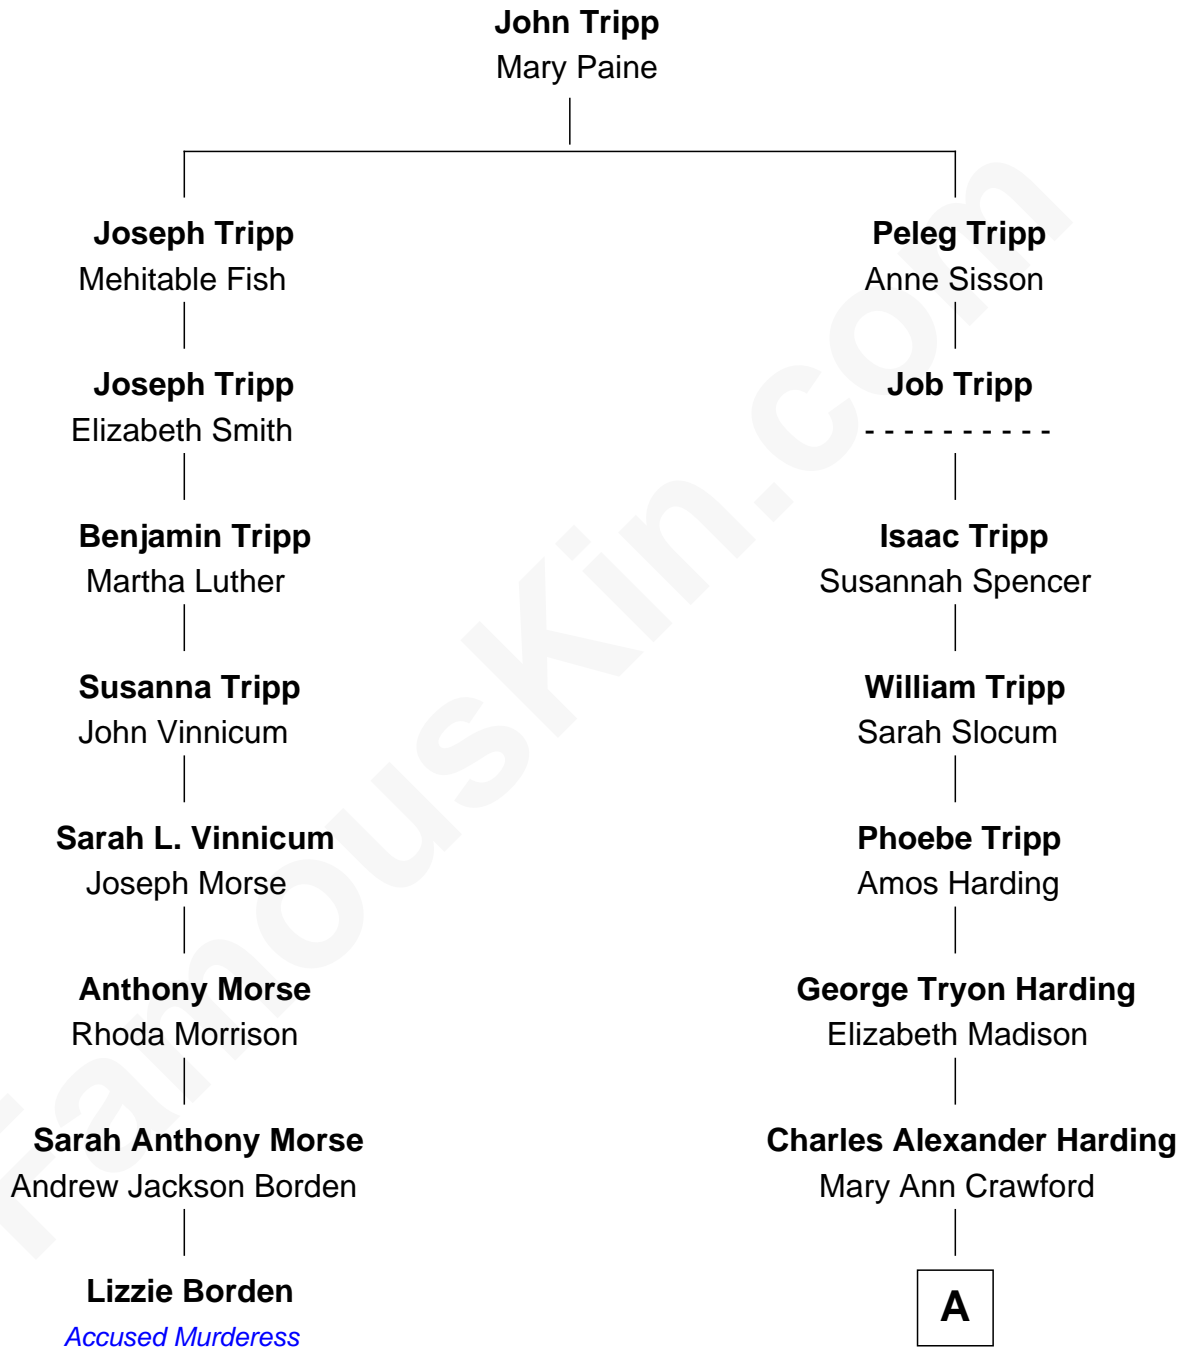

FamousKin.com Relationship Chart of

Lizzie Borden

Accused Murderess

7th cousin 1 time removed of

Warren G. Harding

29th U.S. President

A

Dr. George Tryon Harding
Phoebe Elizabeth Dickerson

Warren G. Harding
29th U.S. President

FamousKin.com