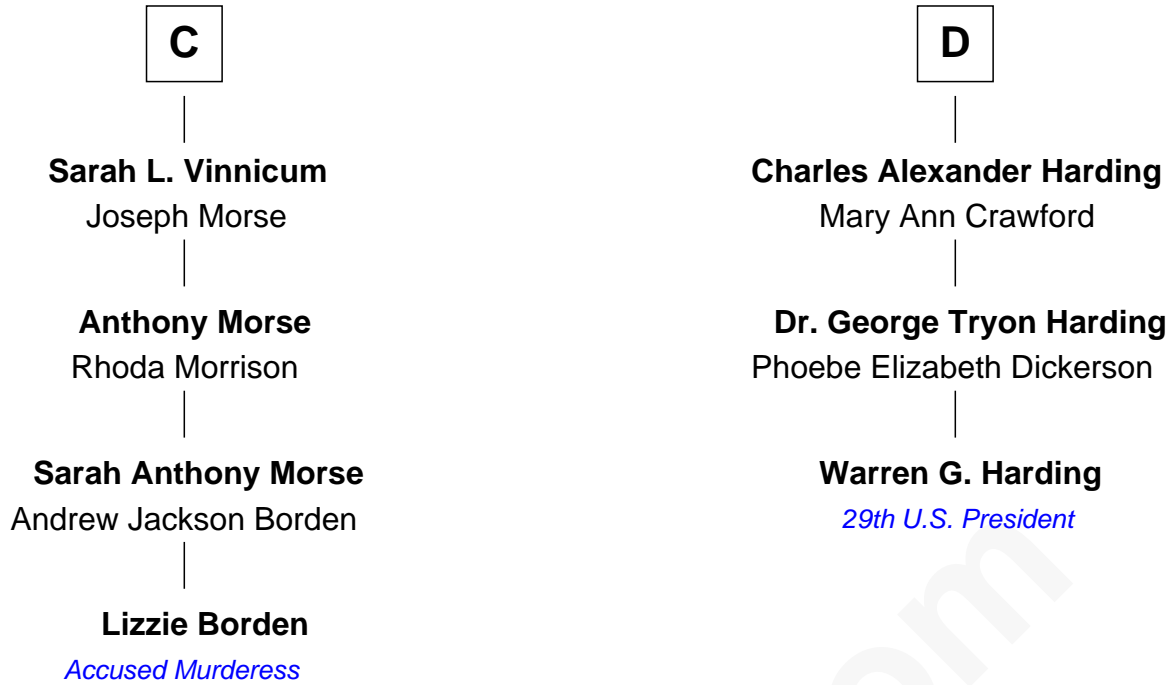

FamousKin.com Relationship Chart of

Lizzie Borden

Accused Murderess

19th cousin 1 time removed of

Warren G. Harding

29th U.S. President

Ralph de Stafford

*with wife
Margaret de Audley*

Eleanor Aylesbury

Anne Ferrers

Sir Walter Devereux

Humphrey Stafford

Katherine Fray

Elizabeth Devereux

Sir Richard Corbet

Sir Humphrey Stafford

Margaret Fogge

Sir Robert Corbet

Elizabeth Vernon

Sir Humphrey Stafford

Margaret Tame

A

B

FamousKin.com