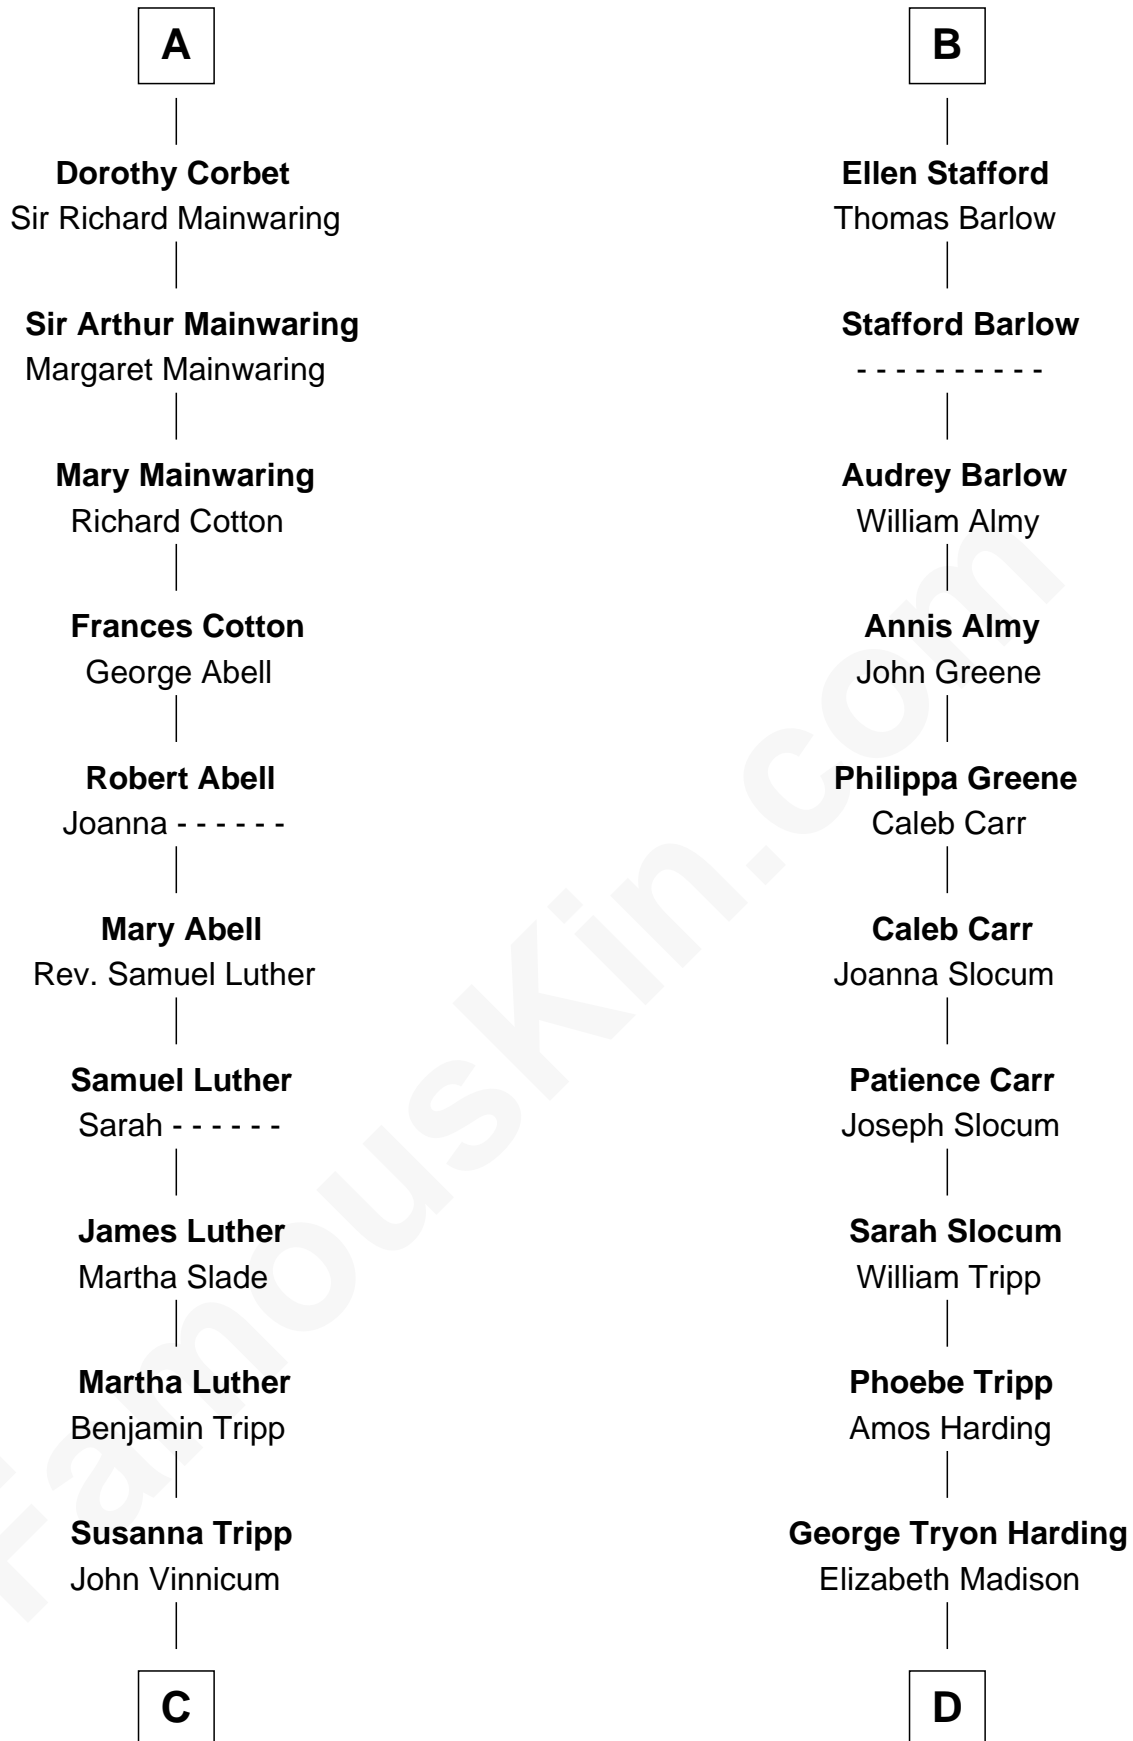

FamousKin.com Relationship Chart of

Lizzie Borden

Accused Murderess

19th cousin 1 time removed of

Warren G. Harding

29th U.S. President

Ralph de Stafford

*with wife
Margaret de Audley*

Eleanor Aylesbury

Anne Ferrers

Sir Walter Devereux

Humphrey Stafford

Katherine Fray

Elizabeth Devereux

Sir Richard Corbet

Sir Humphrey Stafford

Margaret Fogge

Sir Robert Corbet

Elizabeth Vernon

Sir Humphrey Stafford

Margaret Tame

A

B

FamousKin.com