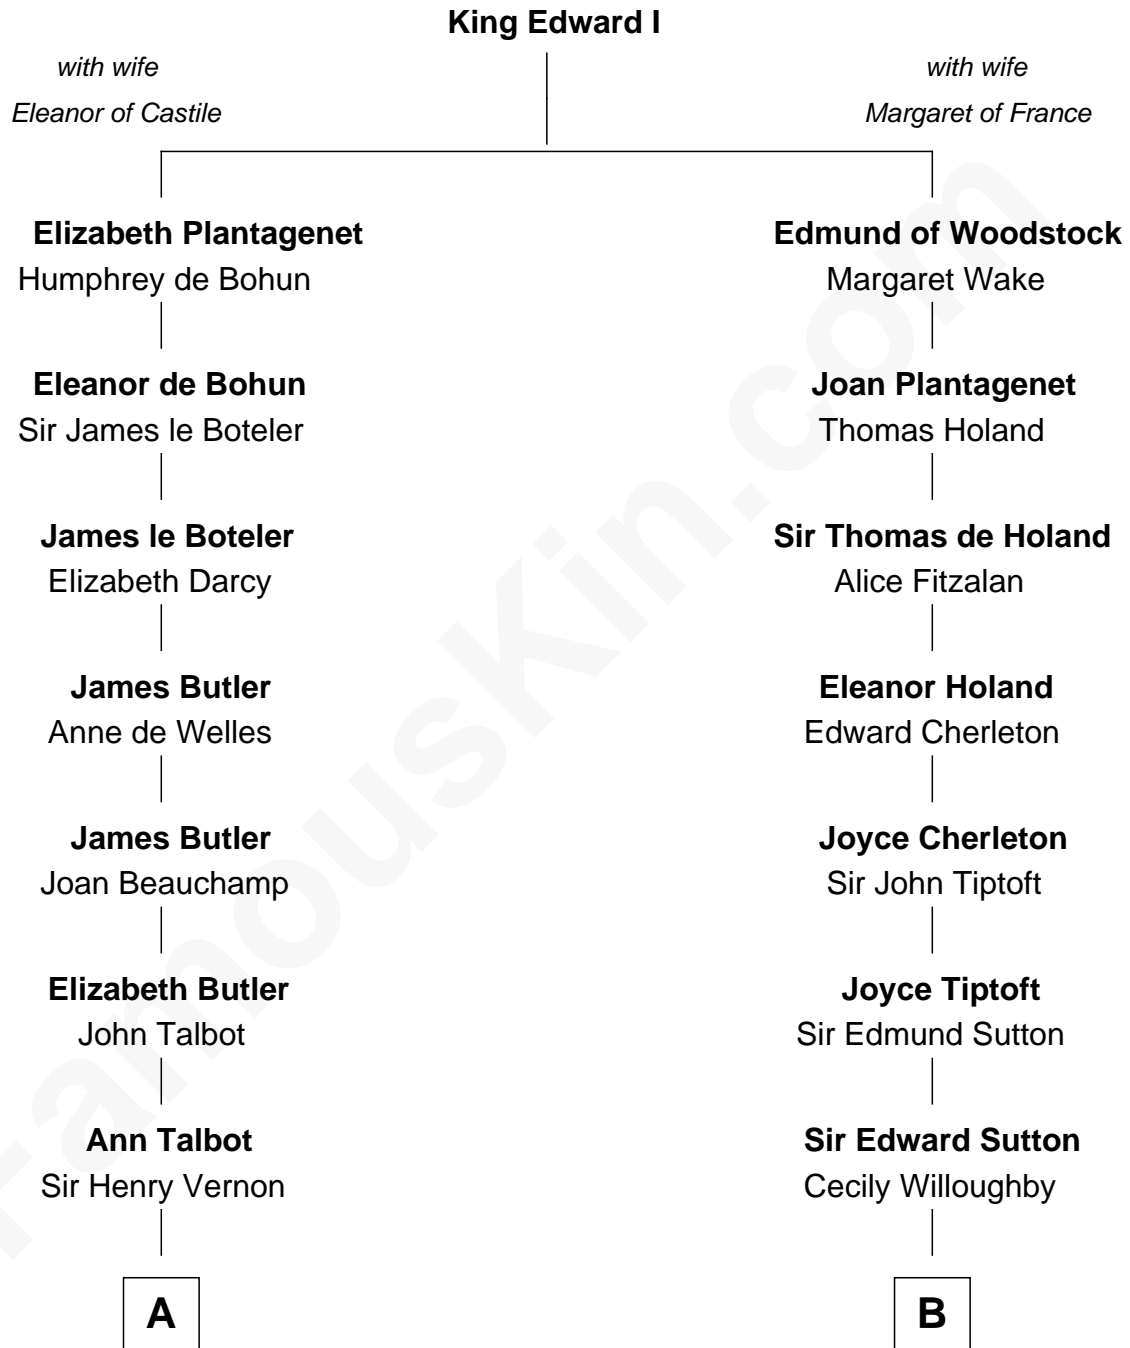

FamousKin.com Relationship Chart of

Lizzie Borden
Accused Murderess

21st cousin of

Herbert Hoover
31st U.S. President

C

Susanna Tripp

John Vinnicum

Sarah L. Vinnicum

Joseph Morse

Anthony Morse

Rhoda Morrison

Sarah Anthony Morse

Andrew Jackson Borden

Lizzie Borden

Accused Murderess

D