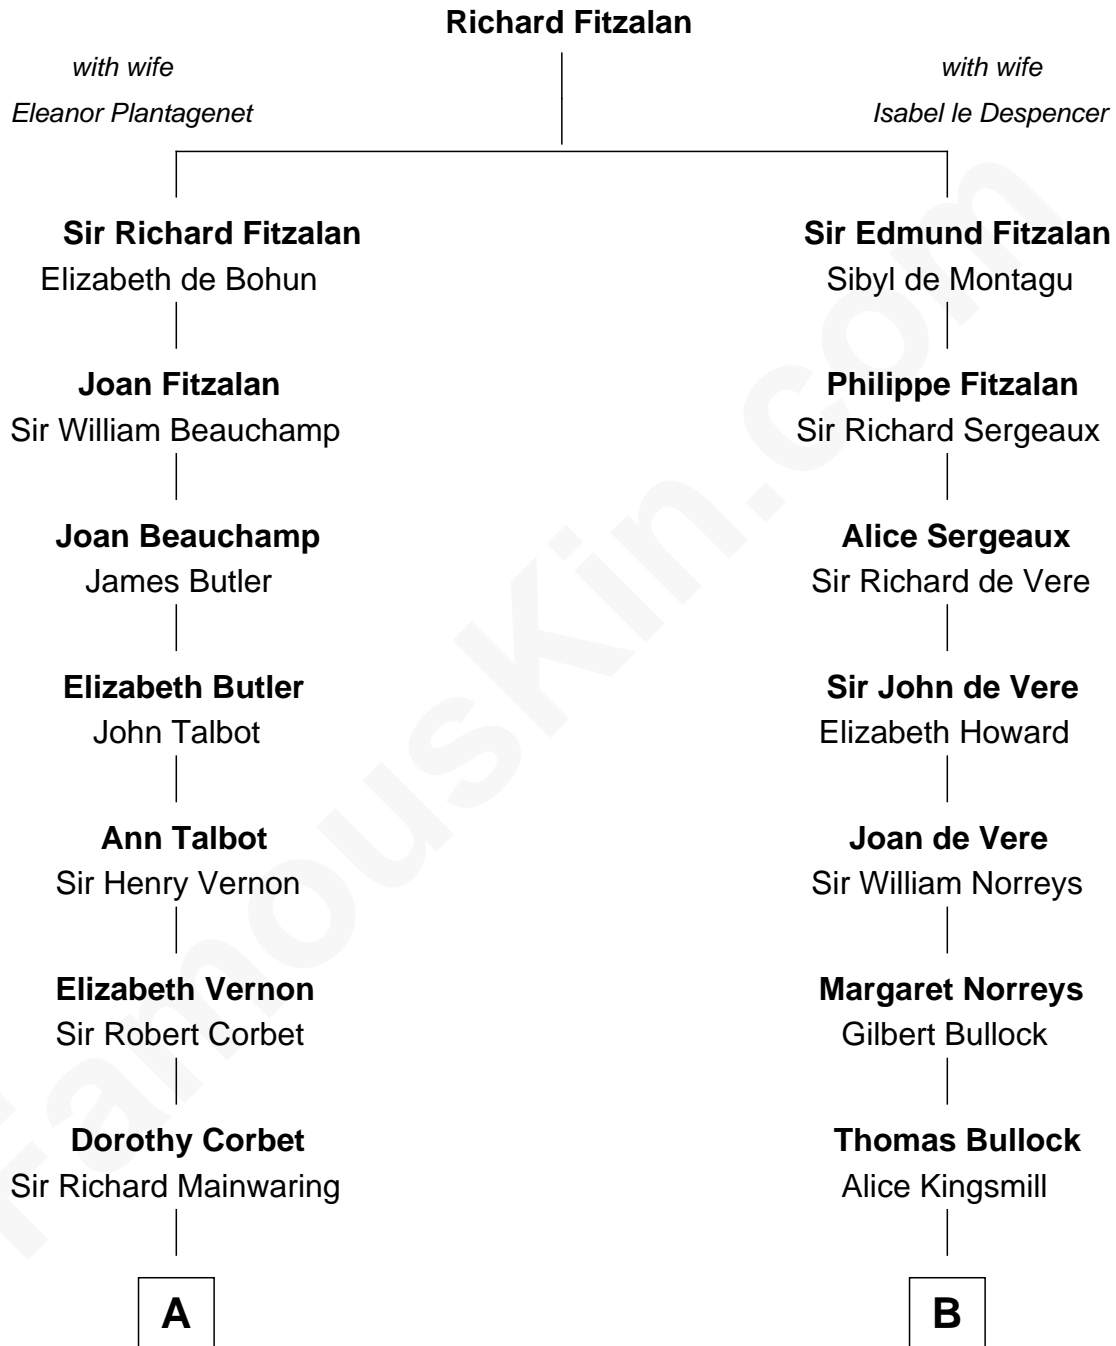

FamousKin.com Relationship Chart of

Lizzie Borden

Accused Murderess

19th cousin of

Lou (Henry) Hoover

First Lady of President Herbert Hoover

C

Anthony Morse
Rhoda Morrison

Sarah Anthony Morse
Andrew Jackson Borden

Lizzie Borden
Accused Murderess

D

Philomelia Sophia Scobey
Phineas Weed

Florence Ida Weed
Charles Delano Henry

Lou (Henry) Hoover
First Lady of Herbert Hoover

FamousKin.com