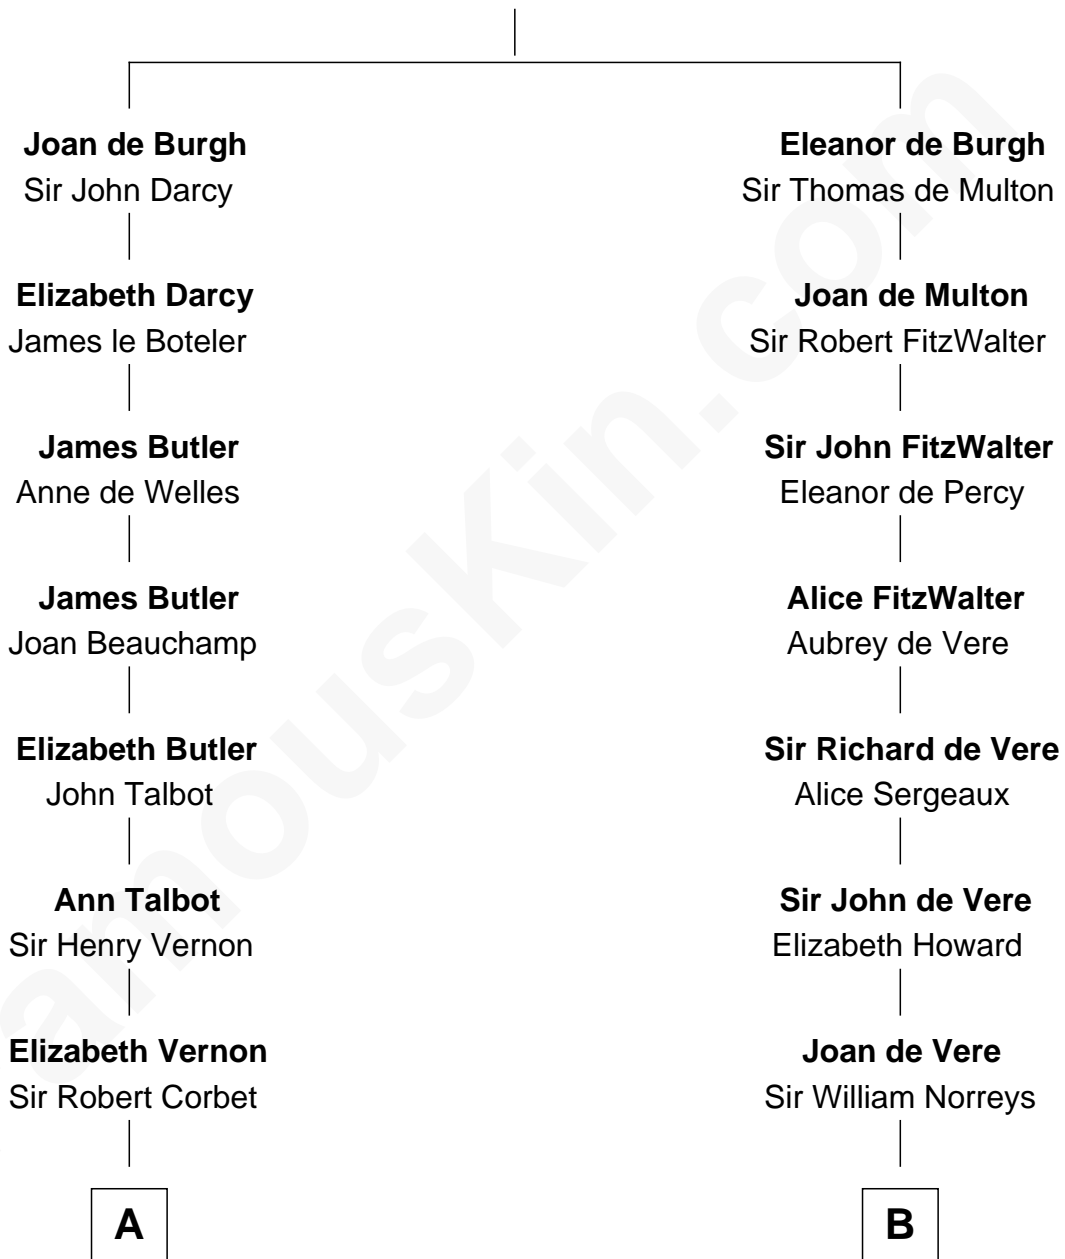

FamousKin.com Relationship Chart of

Lizzie Borden

Accused Murderess

20th cousin 1 time removed of

Lou (Henry) Hoover

First Lady of President Herbert Hoover

Sir Richard de Burgh

Margaret - - - - -

C

Sarah L. Vinnicum

Joseph Morse

Anthony Morse

Rhoda Morrison

Sarah Anthony Morse

Andrew Jackson Borden

Lizzie Borden

Accused Murderess

D

Polly Goffe

Josiah Wallace

Nancy M. Wallace

John Scobey

Philomelia Sophia Scobey

Phineas Weed

Florence Ida Weed

Charles Delano Henry

Lou (Henry) Hoover

First Lady of Herbert Hoover