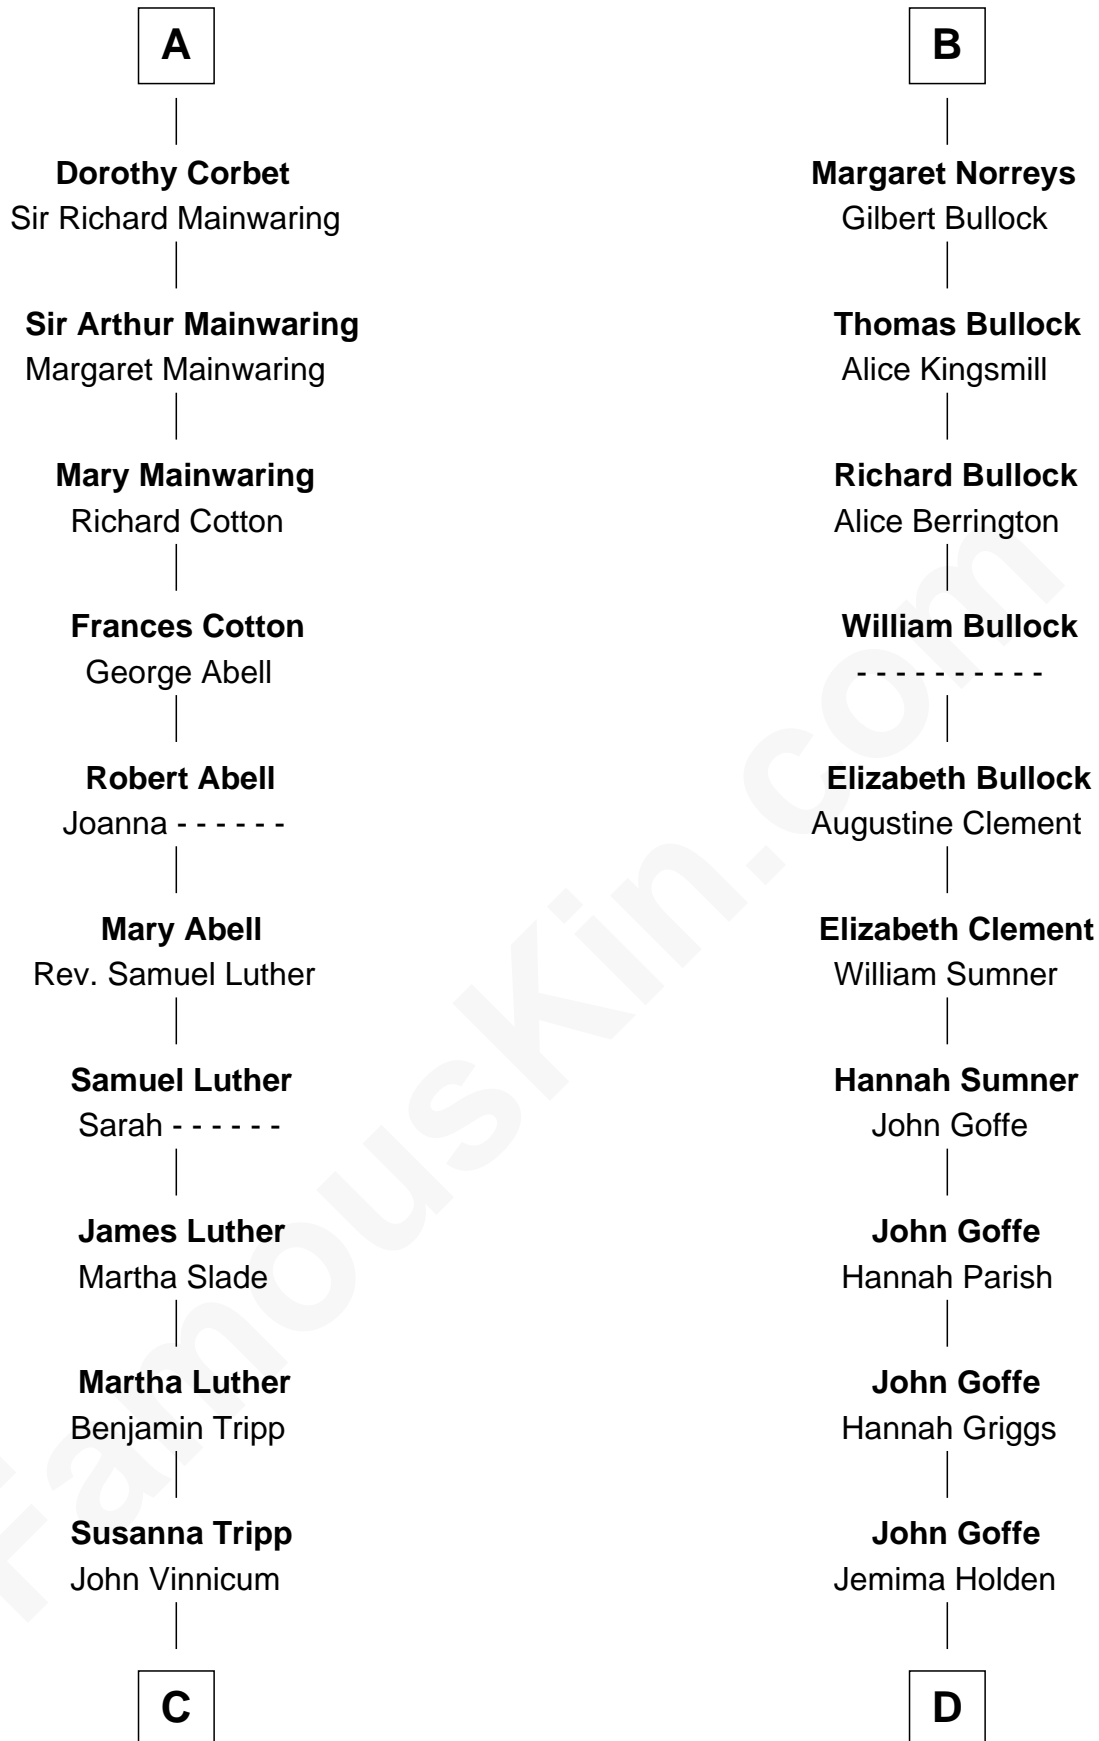

FamousKin.com Relationship Chart of

Lizzie Borden

Accused Murderess

20th cousin 1 time removed of

Lou (Henry) Hoover

First Lady of President Herbert Hoover

Sir Richard de Burgh

Margaret - - - - -

C

Sarah L. Vinnicum

Joseph Morse

Anthony Morse

Rhoda Morrison

Sarah Anthony Morse

Andrew Jackson Borden

Lizzie Borden

Accused Murderess

D

Polly Goffe

Josiah Wallace

Nancy M. Wallace

John Scobey

Philomelia Sophia Scobey

Phineas Weed

Florence Ida Weed

Charles Delano Henry

Lou (Henry) Hoover

First Lady of Herbert Hoover