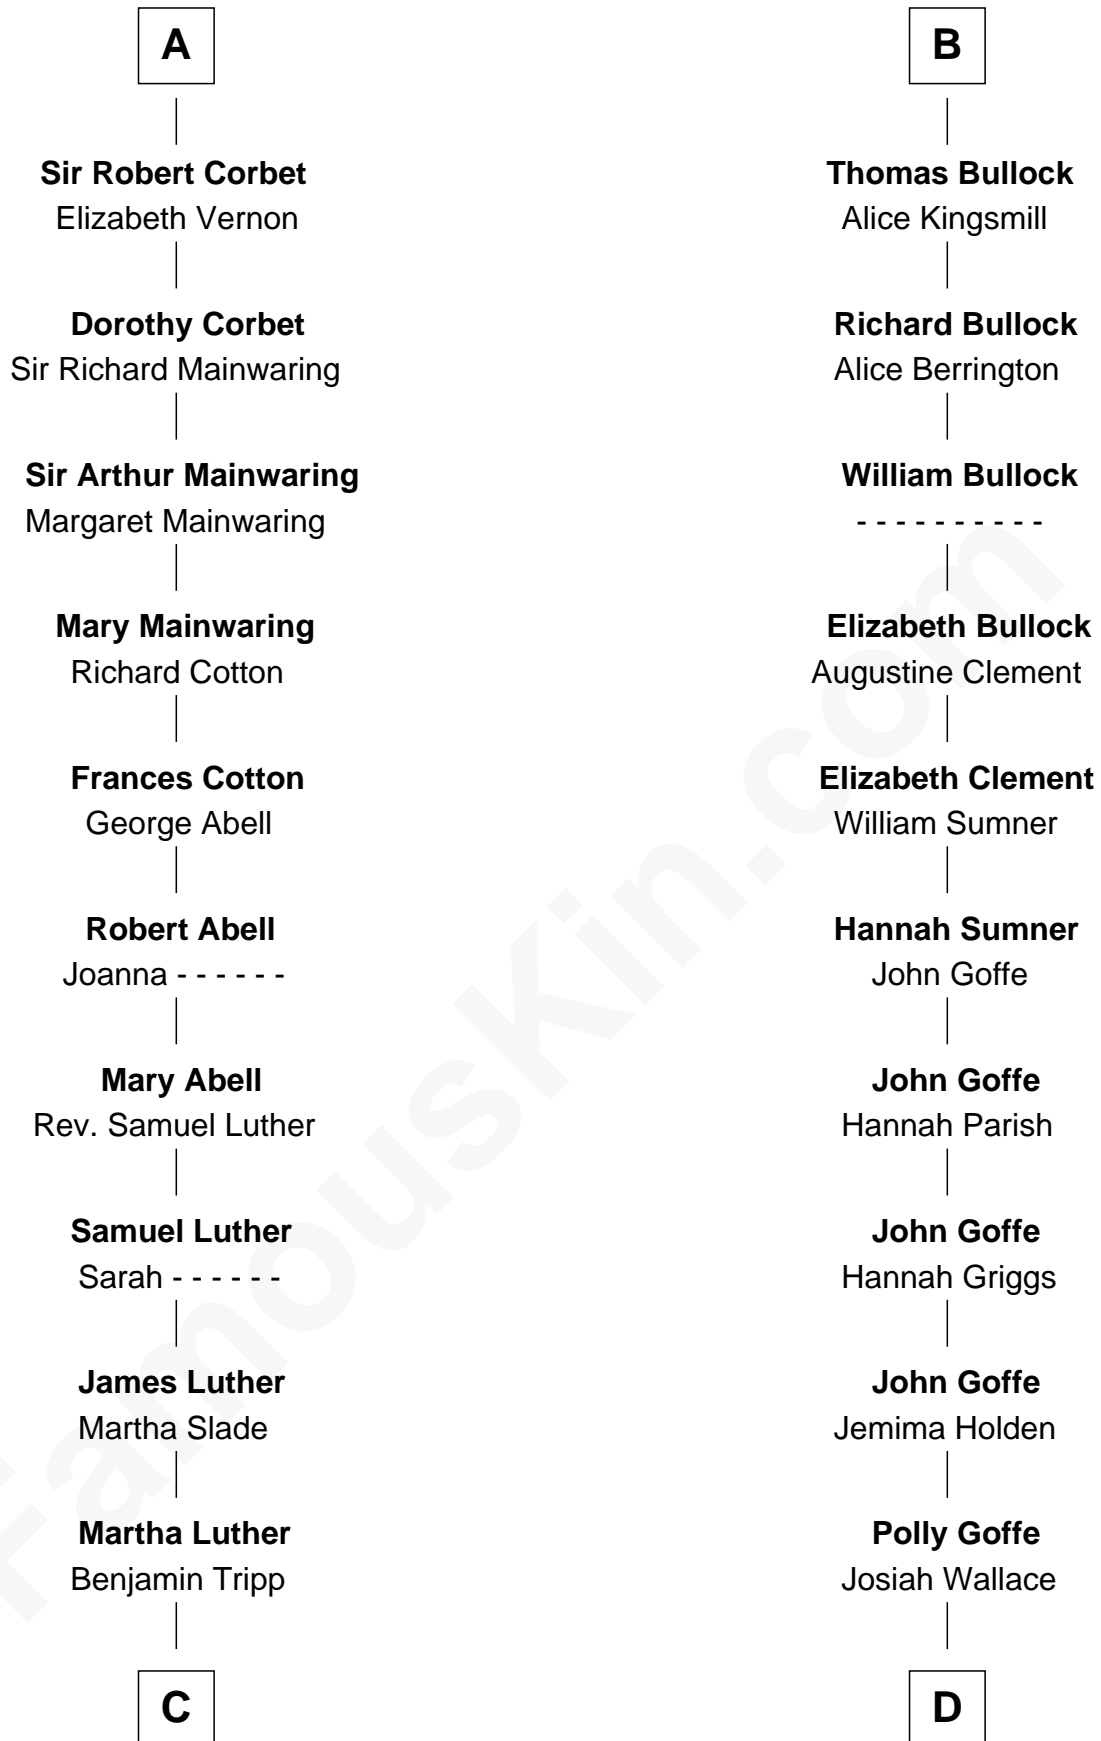

# FamousKin.com Relationship Chart of

**Lizzie Borden**

*Accused Murderess*

20th cousin 1 time removed of

**Lou (Henry) Hoover**

*First Lady of President Herbert Hoover*

**Hugh le Despencer**

Eleanor de Clare

Richard Fitzalan

**Sir Edmund Fitzalan**

Sibyl de Montagu

**Philippe Fitzalan**

Sir Richard Sergeaux

**Alice Sergeaux**

Sir Richard de Vere

**Sir John de Vere**

Elizabeth Howard

**Joan de Vere**

Sir William Norreys

**Margaret Norreys**

Gilbert Bullock

**B**

**C**

**Susanna Tripp**  
John Vinnicum

**Sarah L. Vinnicum**  
Joseph Morse

**Anthony Morse**  
Rhoda Morrison

**Sarah Anthony Morse**  
Andrew Jackson Borden

**Lizzie Borden**  
*Accused Murderess*

**D**

**Nancy M. Wallace**  
John Scobey

**Philomelia Sophia Scobey**  
Phineas Weed