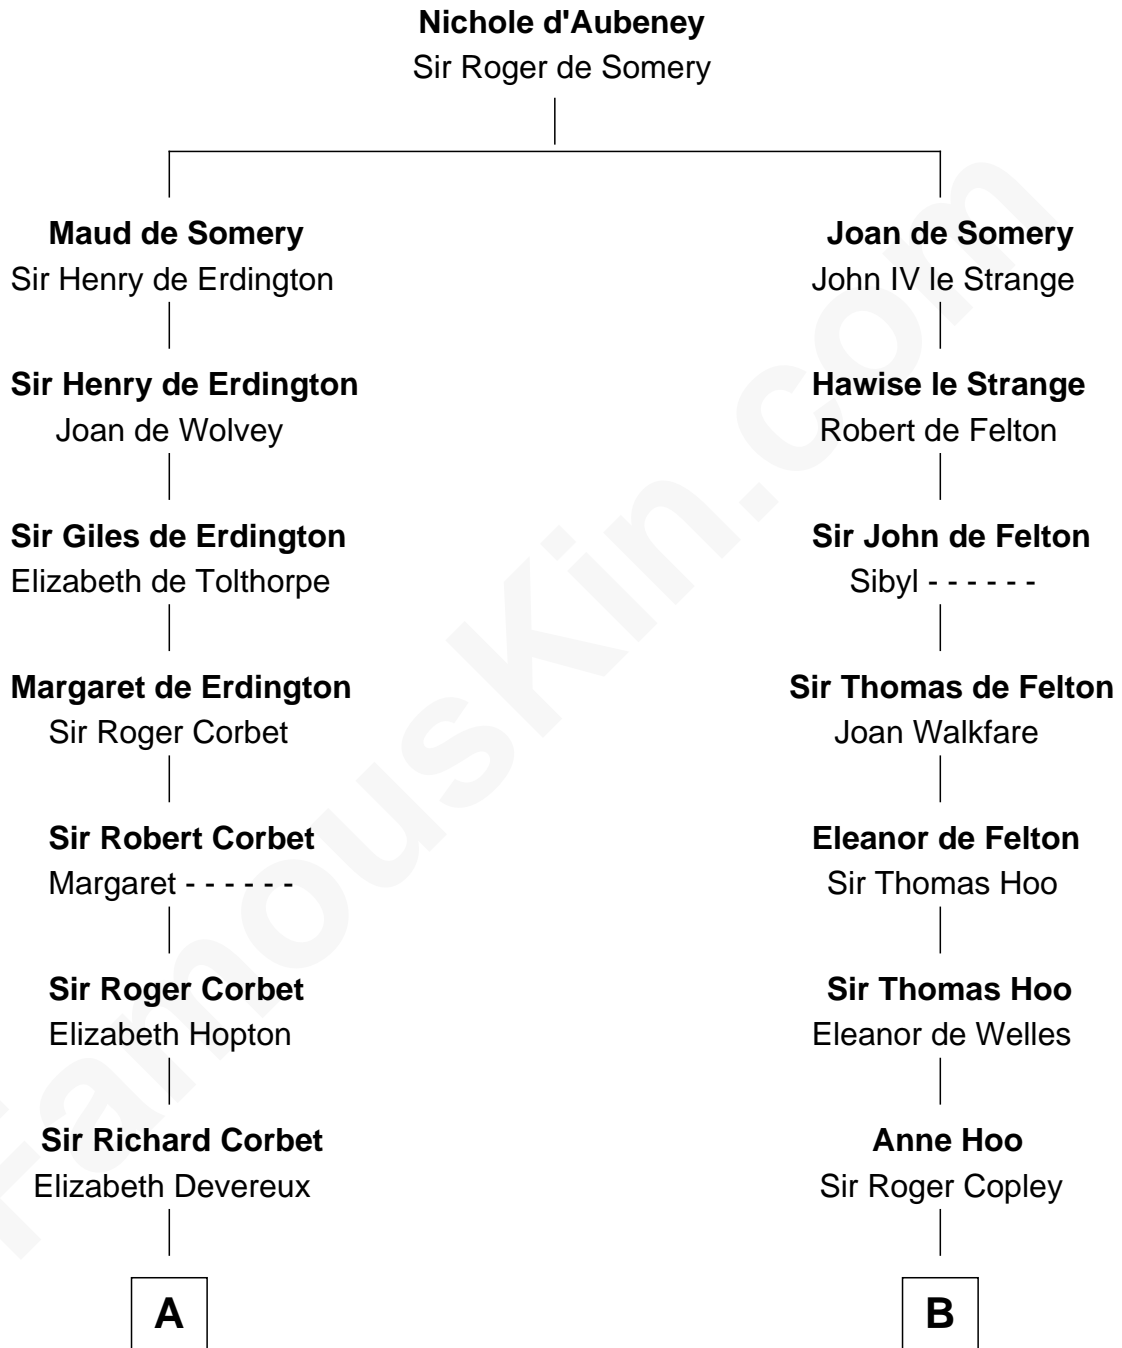

FamousKin.com Relationship Chart of

Lizzie Borden

Accused Murderess

20th cousin 1 time removed of

Edith (Bolling) Wilson

First Lady of President Woodrow Wilson

C

Susanna Tripp
John Vinnicum

Sarah L. Vinnicum
Joseph Morse

Anthony Morse
Rhoda Morrison

Sarah Anthony Morse
Andrew Jackson Borden

Lizzie Borden
Accused Murderess

D

Catherine Payne
Archibald Bolling

Archibald Bolling
Anne E. Wigginton

William Holcombe Bolling
Sarah Spiers White