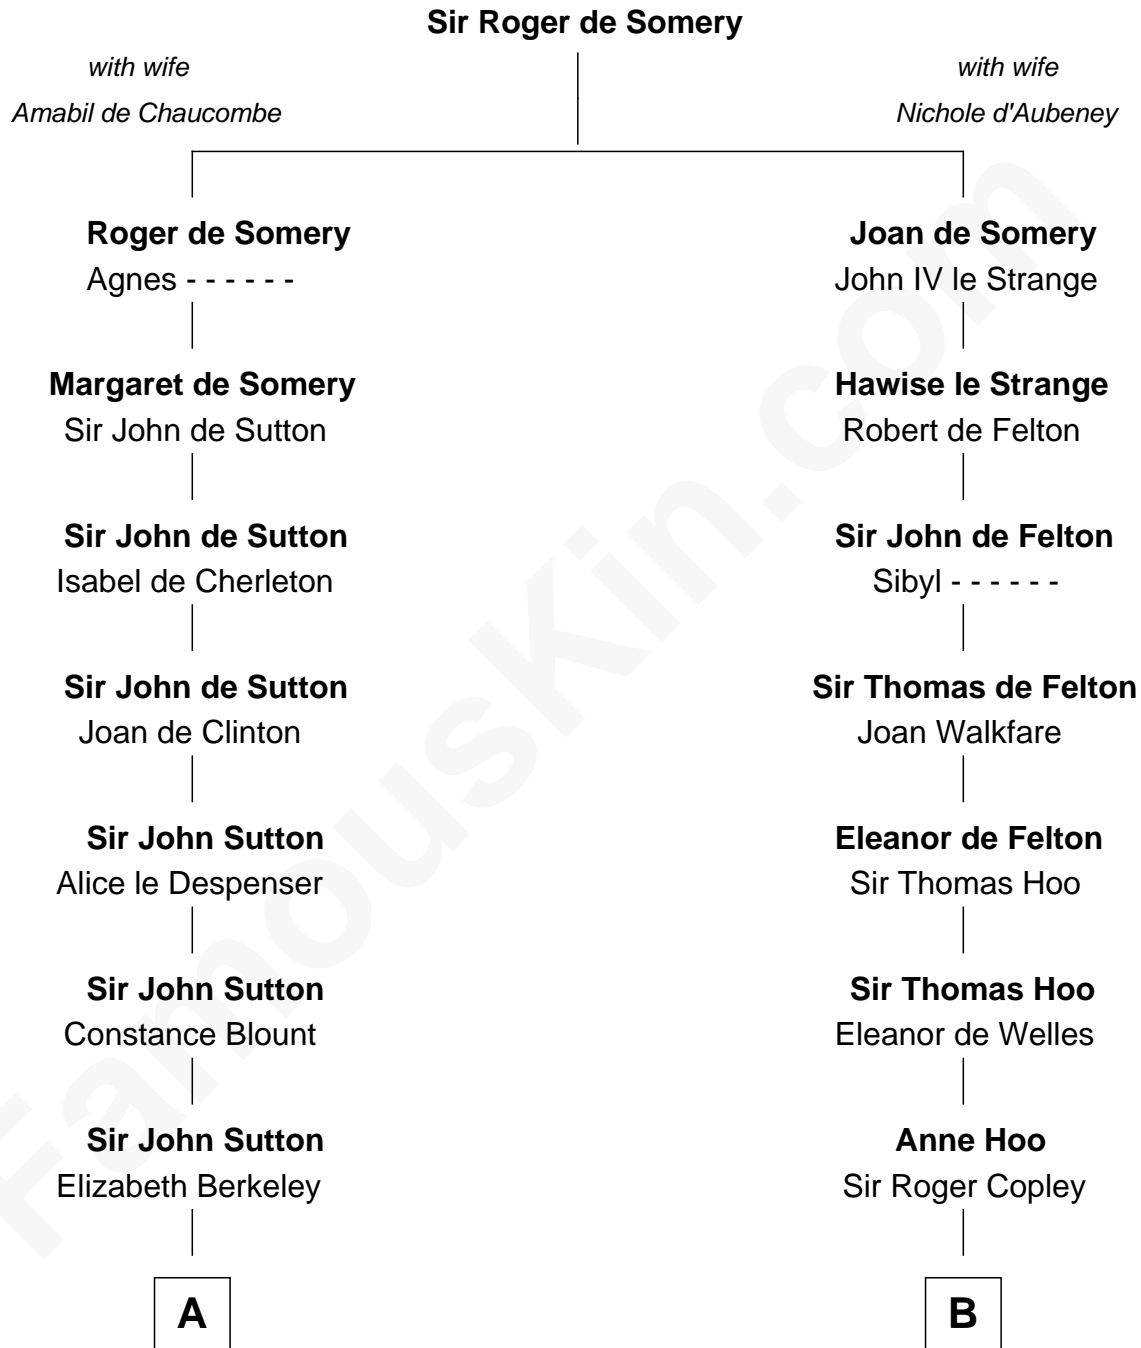

FamousKin.com Relationship Chart of

Lizzie Borden

Accused Murderess

20th cousin 1 time removed of

Edith (Bolling) Wilson

First Lady of President Woodrow Wilson

C

Susanna Tripp
John Vinnicum

Sarah L. Vinnicum
Joseph Morse

Anthony Morse
Rhoda Morrison

Sarah Anthony Morse
Andrew Jackson Borden

Lizzie Borden
Accused Murderess

D

Catherine Payne
Archibald Bolling

Archibald Bolling
Anne E. Wigginton

William Holcombe Bolling
Sarah Spiers White

Edith (Bolling) Wilson
First Lady of Woodrow Wilson