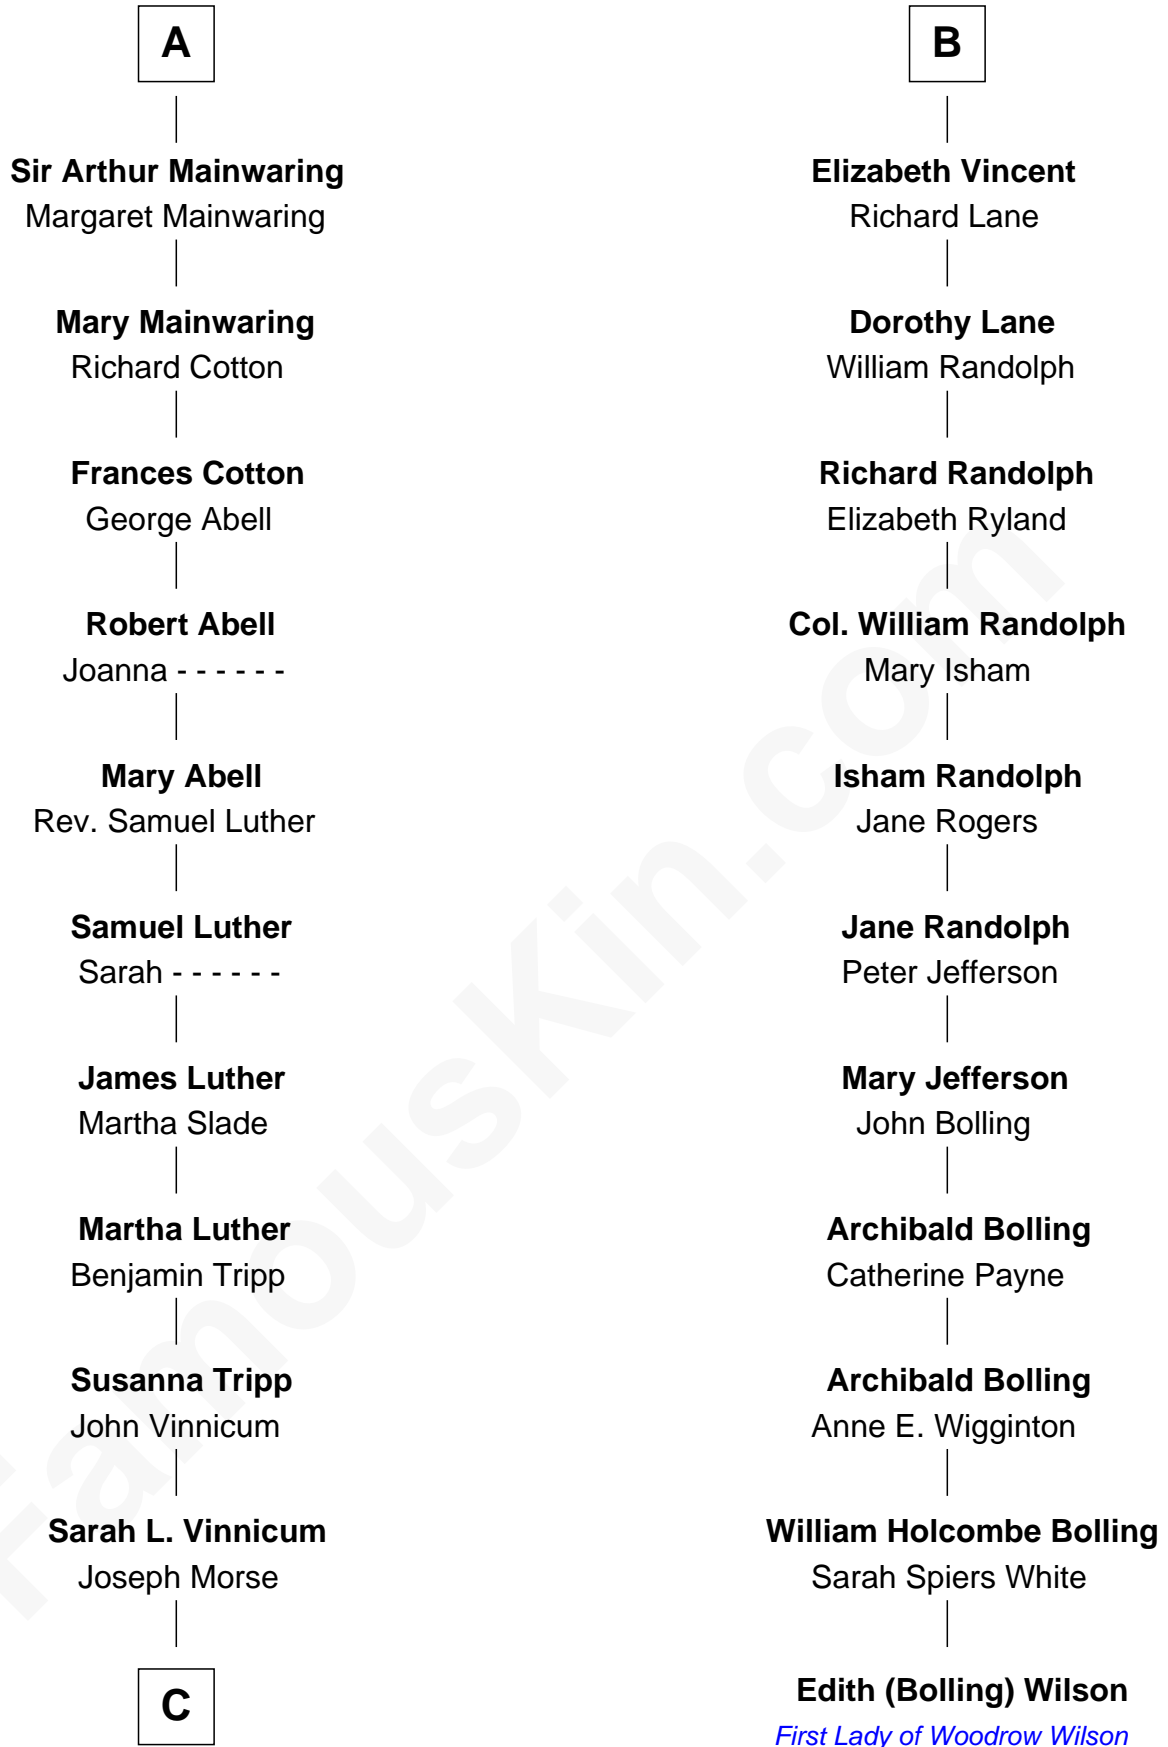

FamousKin.com Relationship Chart of

Lizzie Borden

Accused Murderess

17th cousin 2 times removed of

Edith (Bolling) Wilson

First Lady of President Woodrow Wilson

C

—
Anthony Morse

Rhoda Morrison

—
Sarah Anthony Morse

Andrew Jackson Borden

—
Lizzie Borden

Accused Murderess

FamousKin.com