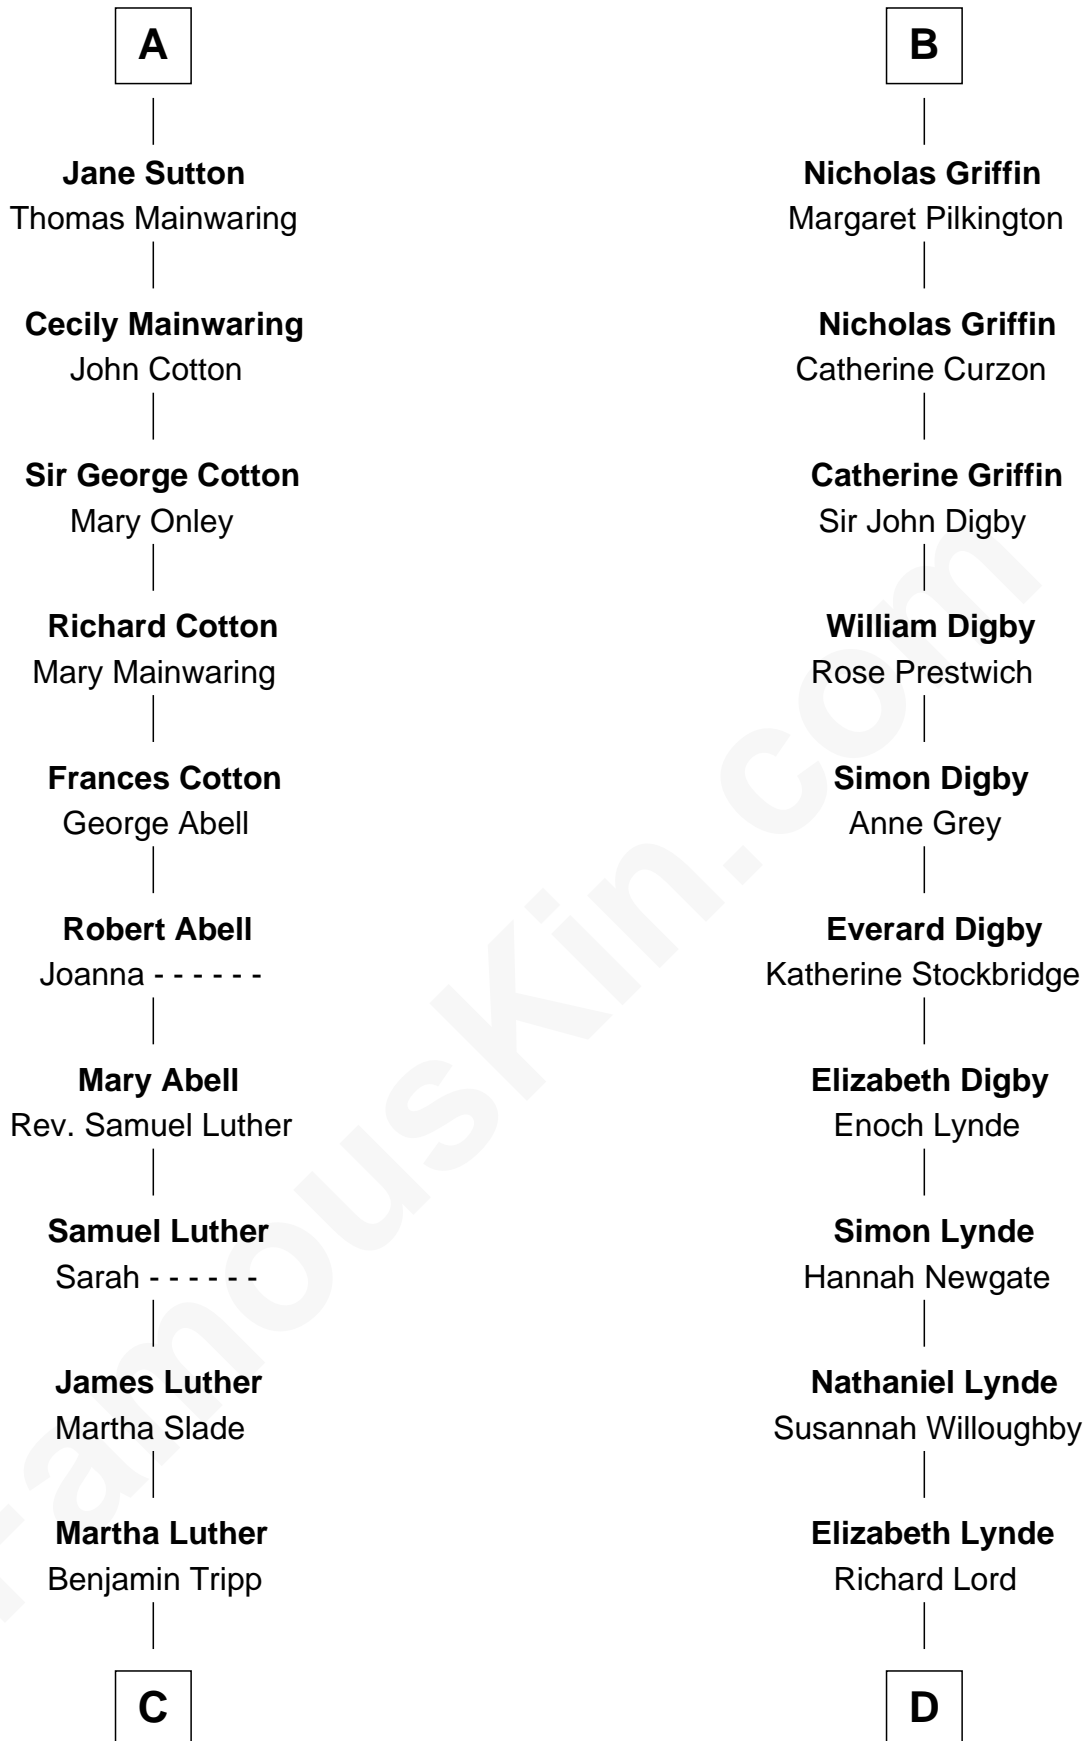

FamousKin.com Relationship Chart of

Lizzie Borden

Accused Murderess

21st cousin of

J.P. Morgan

American Banker and Art Collector

Hugh de Kevelioc
Bertrade de Montfort

C

Susanna Tripp

John Vinnicum

Sarah L. Vinnicum

Joseph Morse

Anthony Morse

Rhoda Morrison

Sarah Anthony Morse

Andrew Jackson Borden

Lizzie Borden

Accused Murderess

D

Lynde Lord

Lois Sheldon

Lynde Lord

Mary Lyman

Mary Sheldon Lord