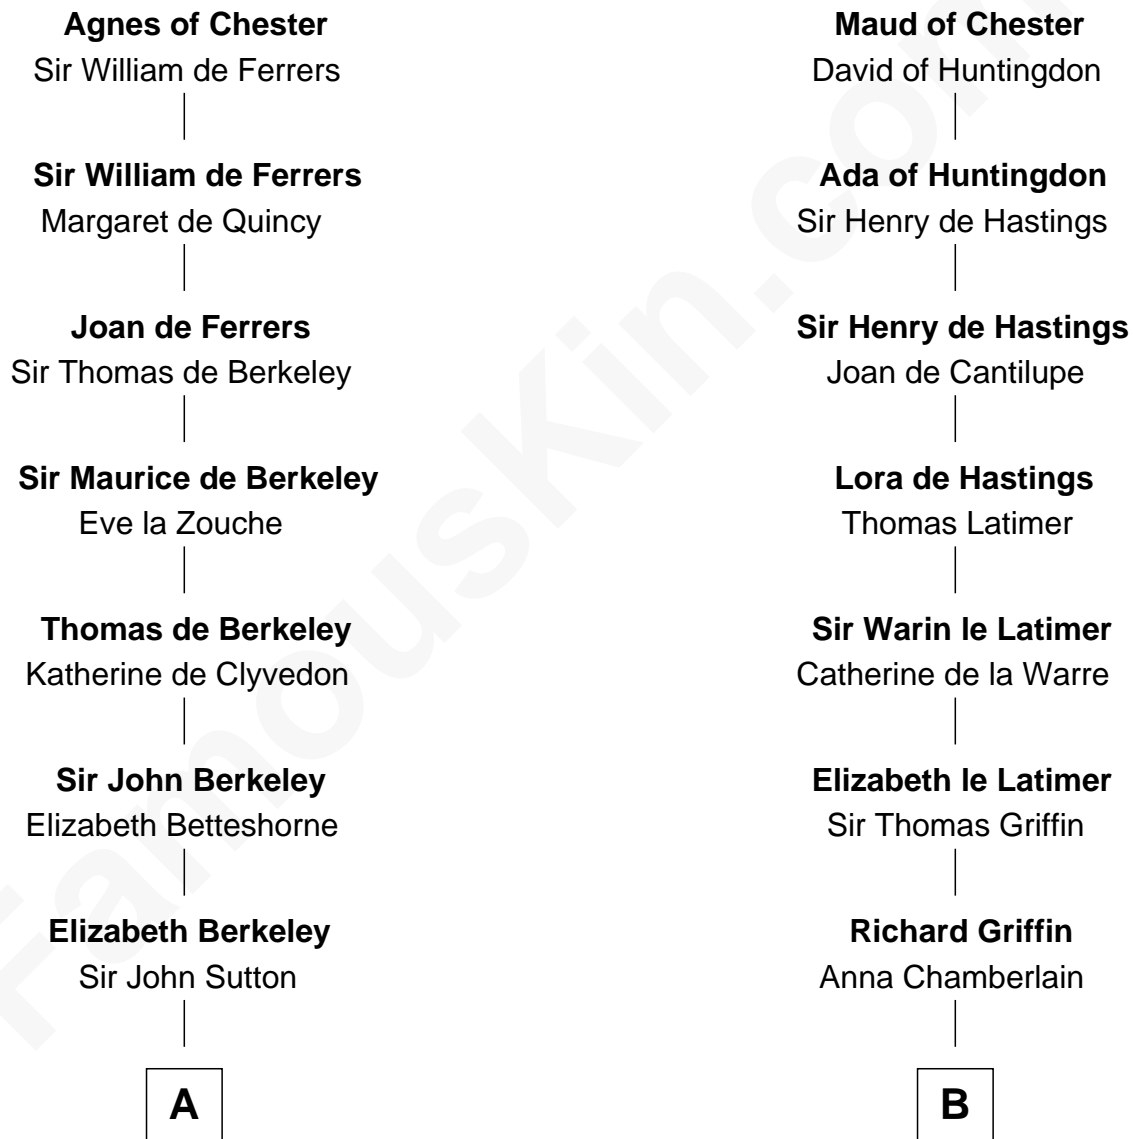

FamousKin.com Relationship Chart of

Lizzie Borden

Accused Murderess

21st cousin of

J.P. Morgan

American Banker and Art Collector

Hugh de Kevelioc
Bertrade de Montfort

C

Susanna Tripp

John Vinnicum

Sarah L. Vinnicum

Joseph Morse

Anthony Morse

Rhoda Morrison

Sarah Anthony Morse

Andrew Jackson Borden

Lizzie Borden

Accused Murderess

D

Lynde Lord

Lois Sheldon

Lynde Lord

Mary Lyman

Mary Sheldon Lord