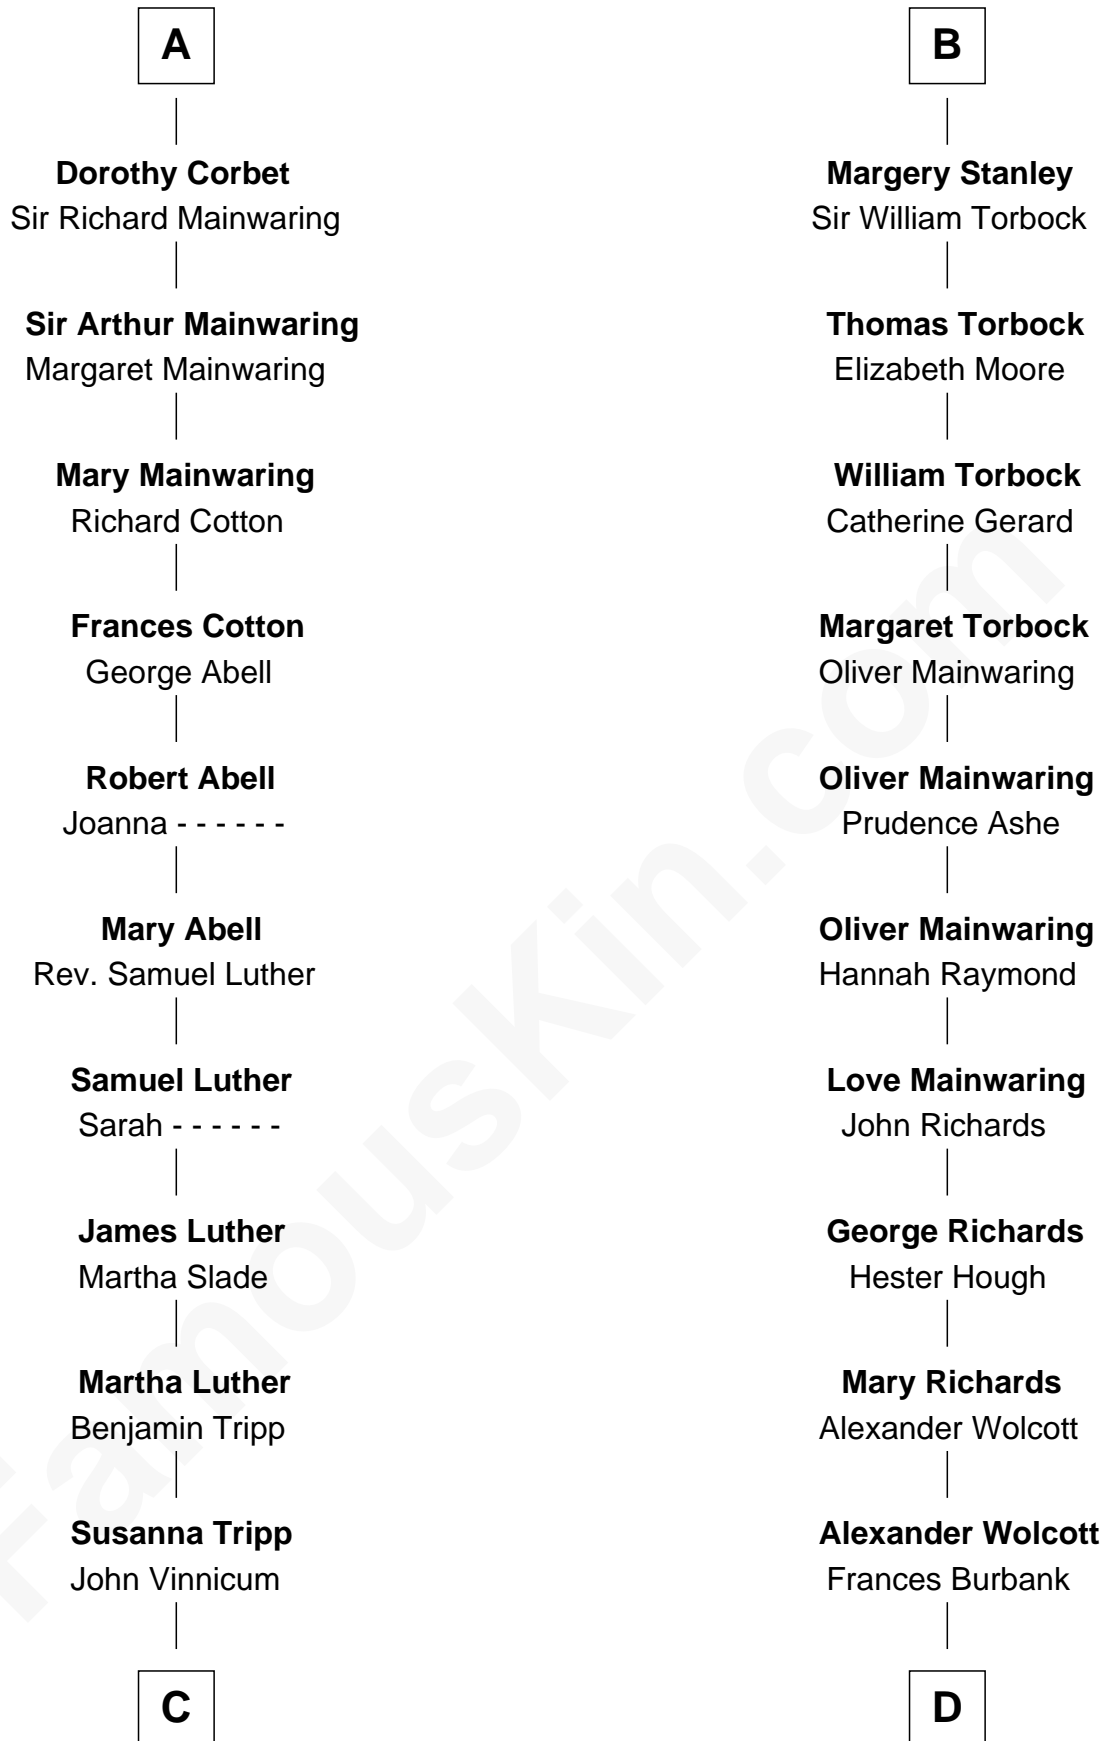

# FamousKin.com Relationship Chart of

**Lizzie Borden**

*Accused Murderess*

20th cousin of

**Juliette Gordon Low**

*Founder of the Girl Scouts*

**C**

**Sarah L. Vinnicum**

Joseph Morse

**Anthony Morse**

Rhoda Morrison

**Sarah Anthony Morse**

Andrew Jackson Borden

**Lizzie Borden**

*Accused Murderess*

**D**