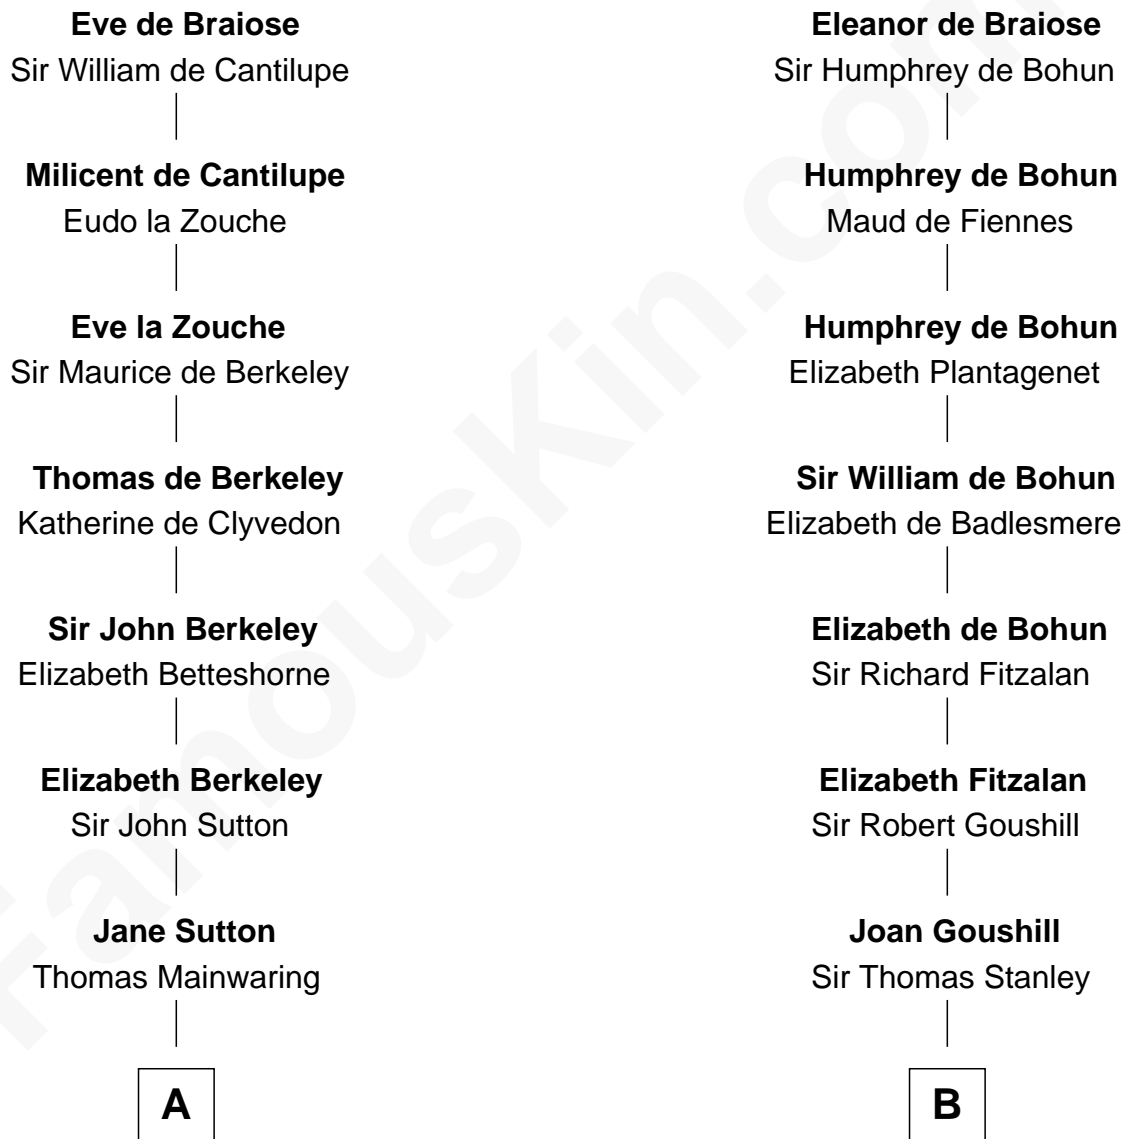

FamousKin.com Relationship Chart of

Lizzie Borden

Accused Murderess

20th cousin 1 time removed of

Juliette Gordon Low

Founder of the Girl Scouts

William de Braiose

Eva Marshal

C

Sarah L. Vinnicum

Joseph Morse

Anthony Morse

Rhoda Morrison

Sarah Anthony Morse

Andrew Jackson Borden

Lizzie Borden

Accused Murderess

D

Alexander Wolcott

Frances Burbank

Frances Wolcott

Arthur William Magill

Juliette Augusta Magill

John Harris Kinzie