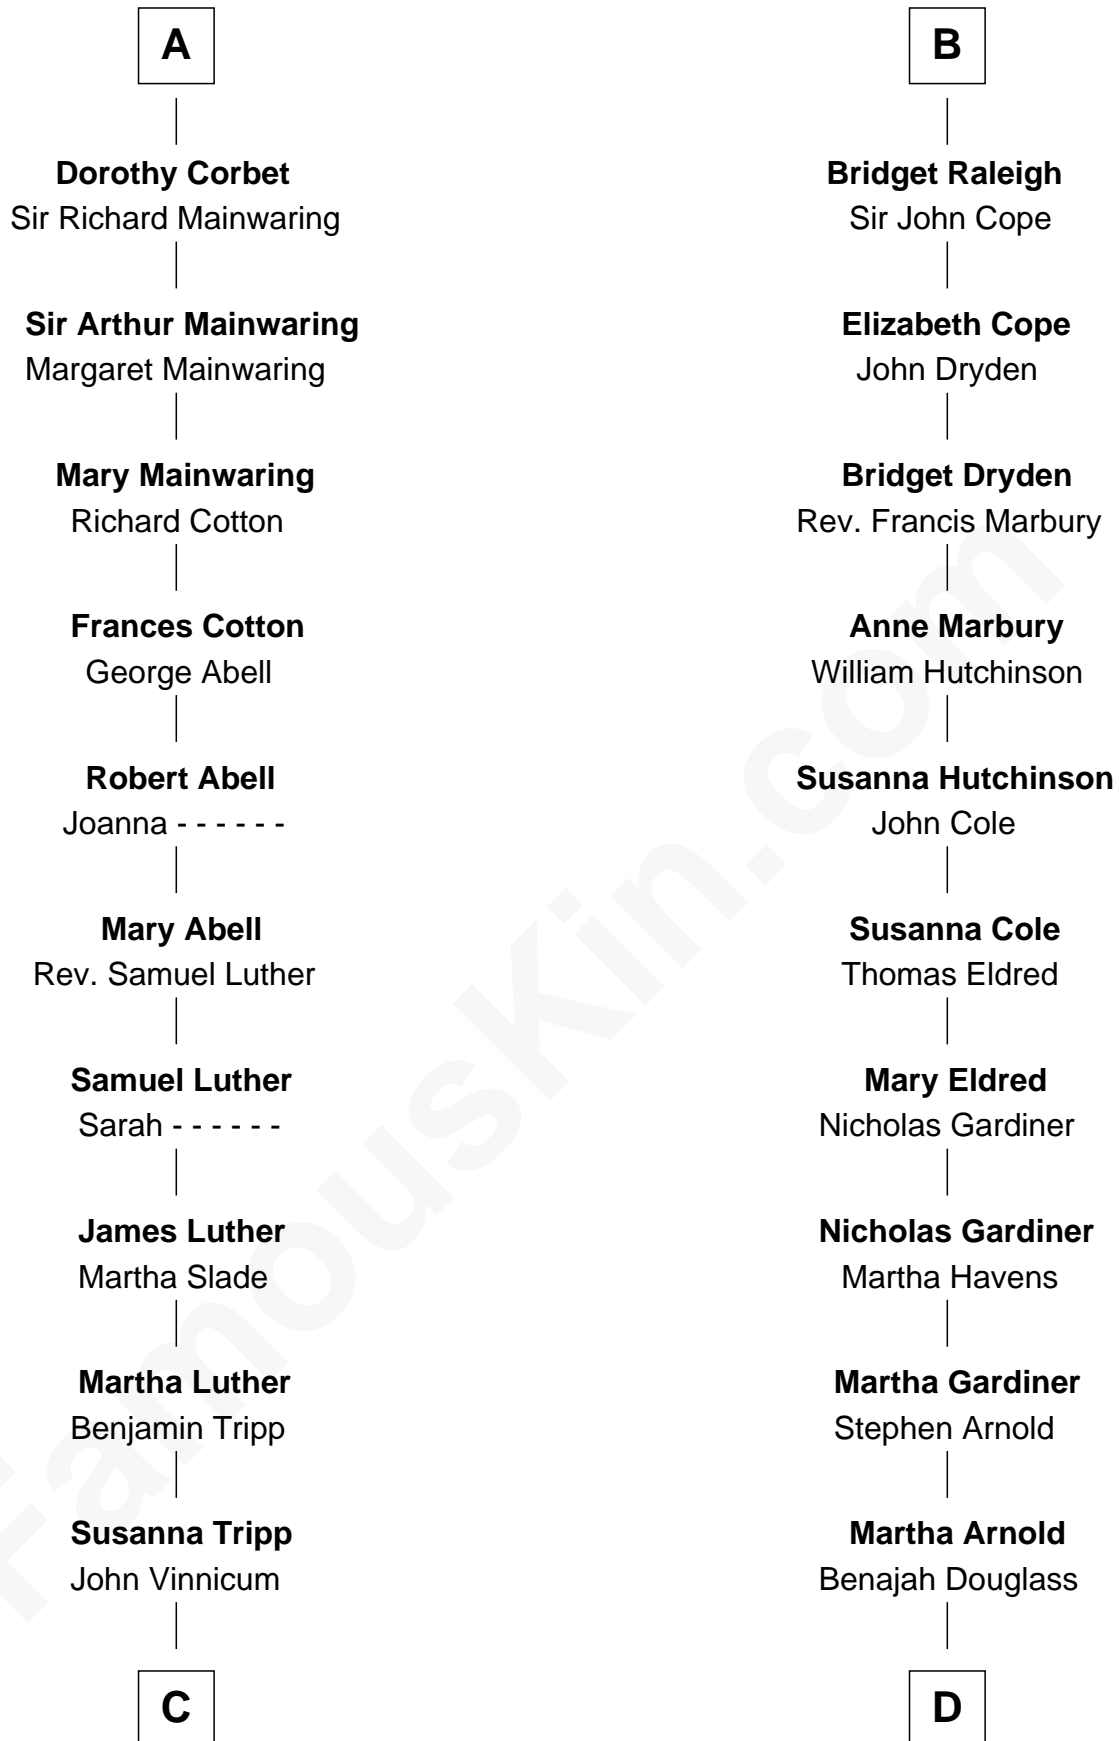

# FamousKin.com Relationship Chart of

**Lizzie Borden**

*Accused Murderess*

18th cousin 2 times removed of

**Stephen A. Douglas**

*Participated in Lincoln-Douglas Debates*

**Edmund Fitzalan**

Alice de Warenne

FamousKin.com