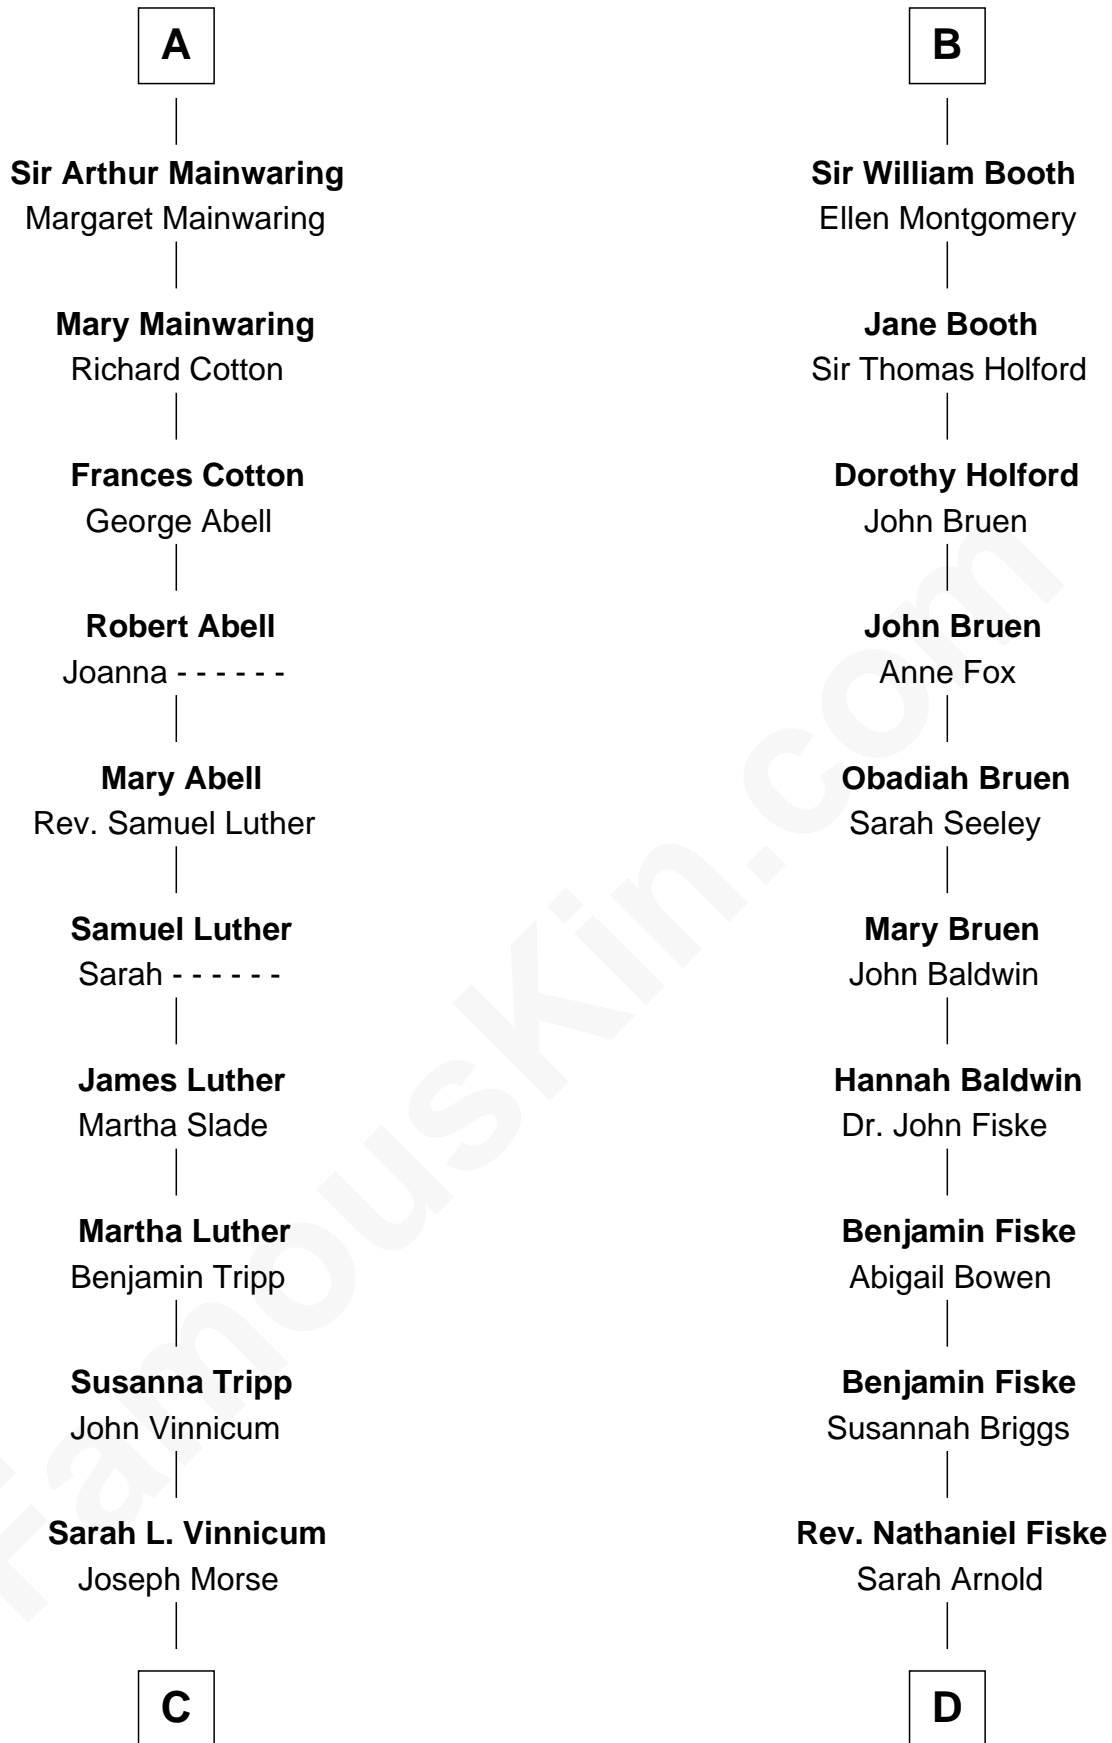

# FamousKin.com Relationship Chart of

**Lizzie Borden**

*Accused Murderess*

18th cousin 1 time removed of

**Stephen A. Douglas**

*Participated in Lincoln-Douglas Debates*

FamousKin.com