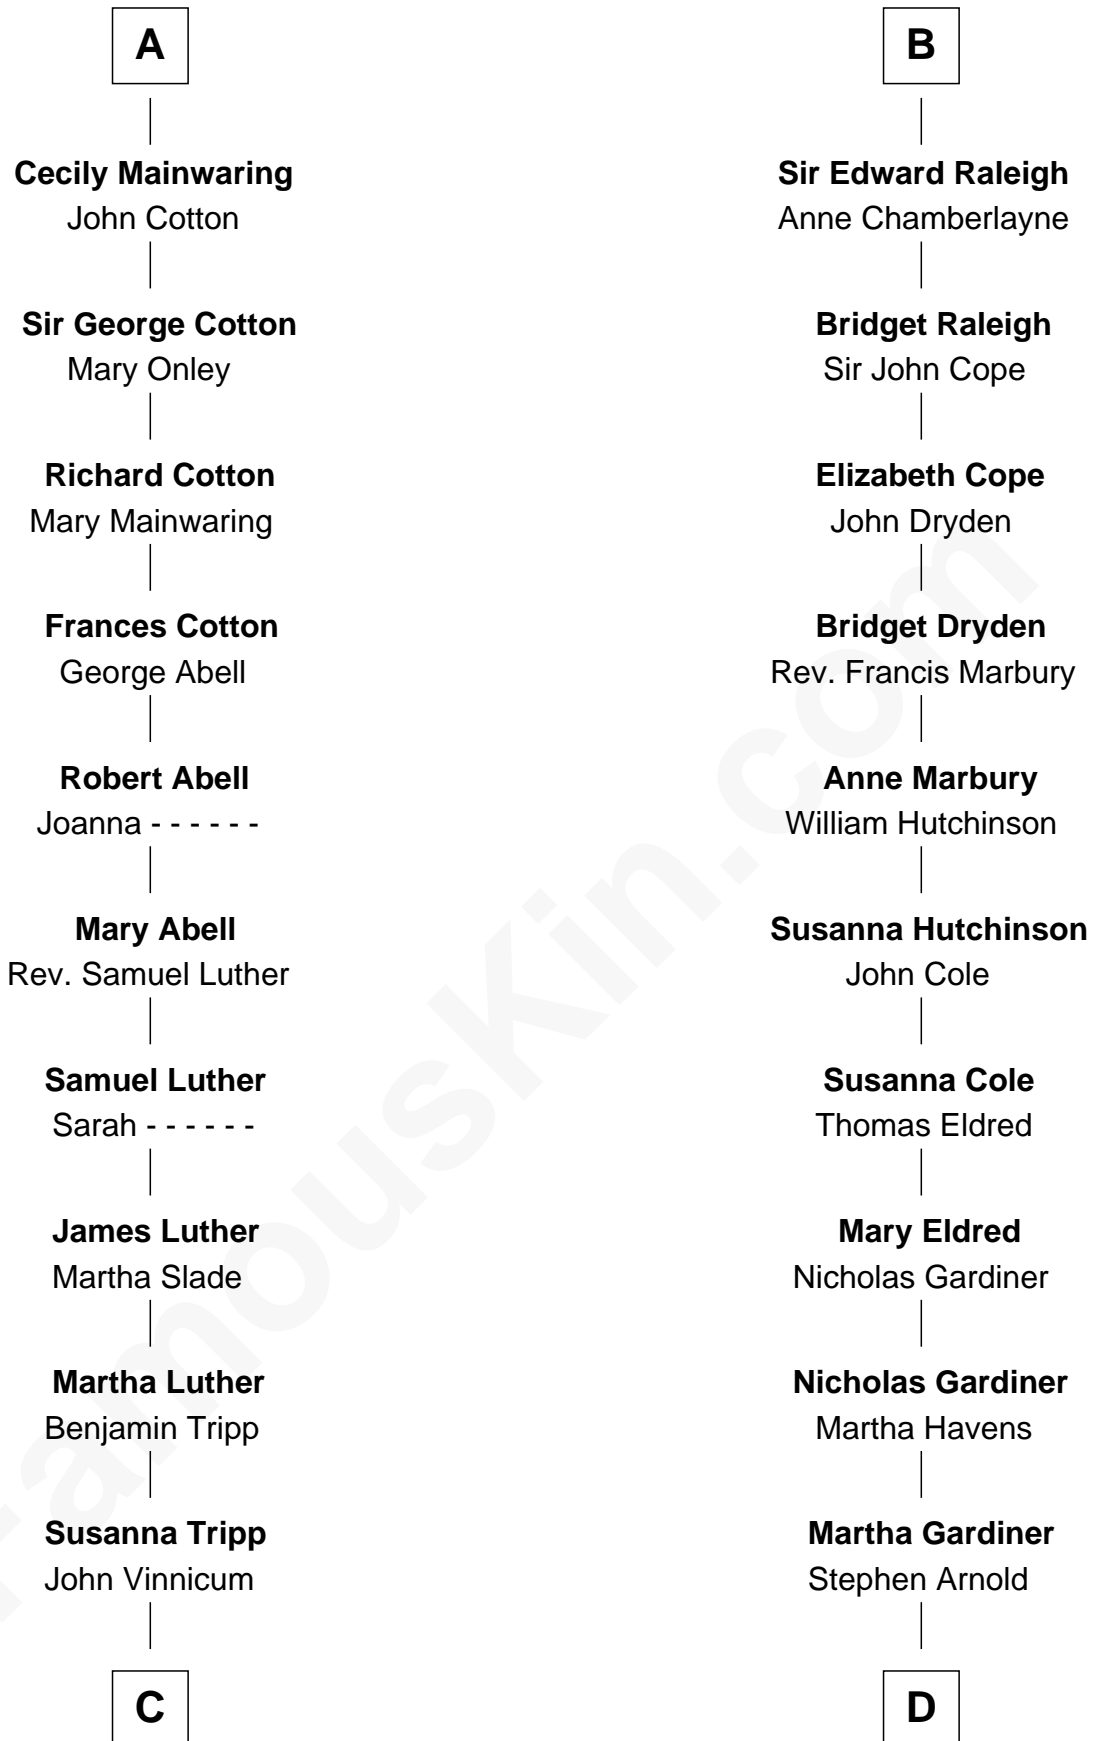

# FamousKin.com Relationship Chart of

**Lizzie Borden**

*Accused Murderess*

19th cousin 1 time removed of

**Stephen A. Douglas**

*Participated in Lincoln-Douglas Debates*

FamousKin.com