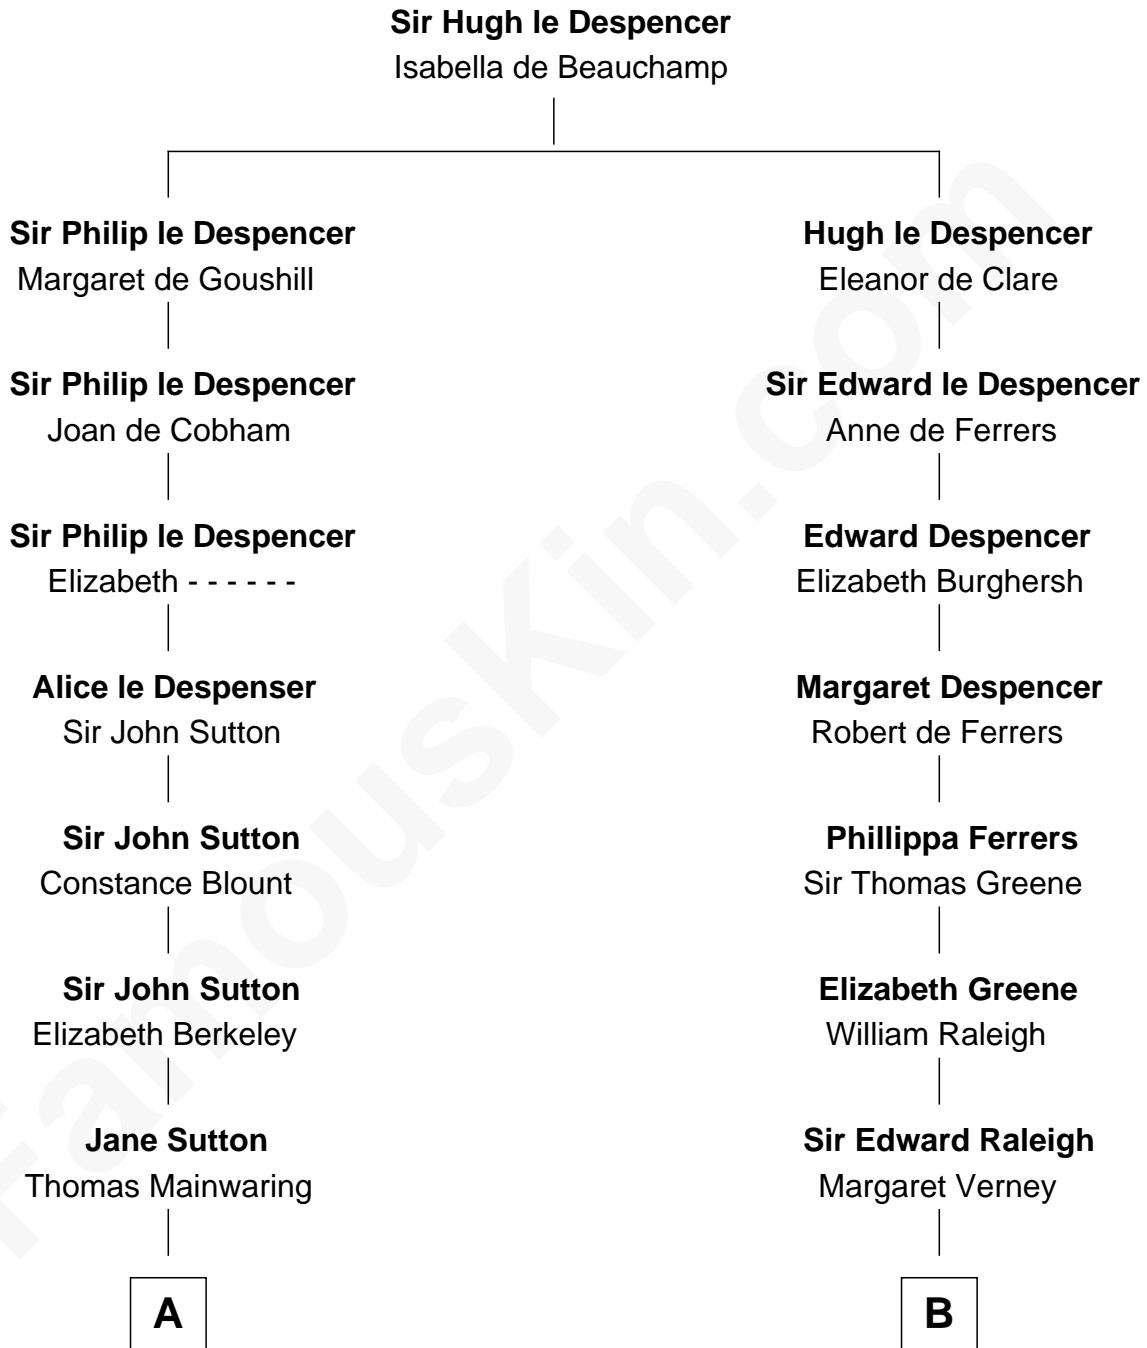

# FamousKin.com Relationship Chart of

**Lizzie Borden**

*Accused Murderess*

19th cousin 1 time removed of

**Stephen A. Douglas**

*Participated in Lincoln-Douglas Debates*

FamousKin.com