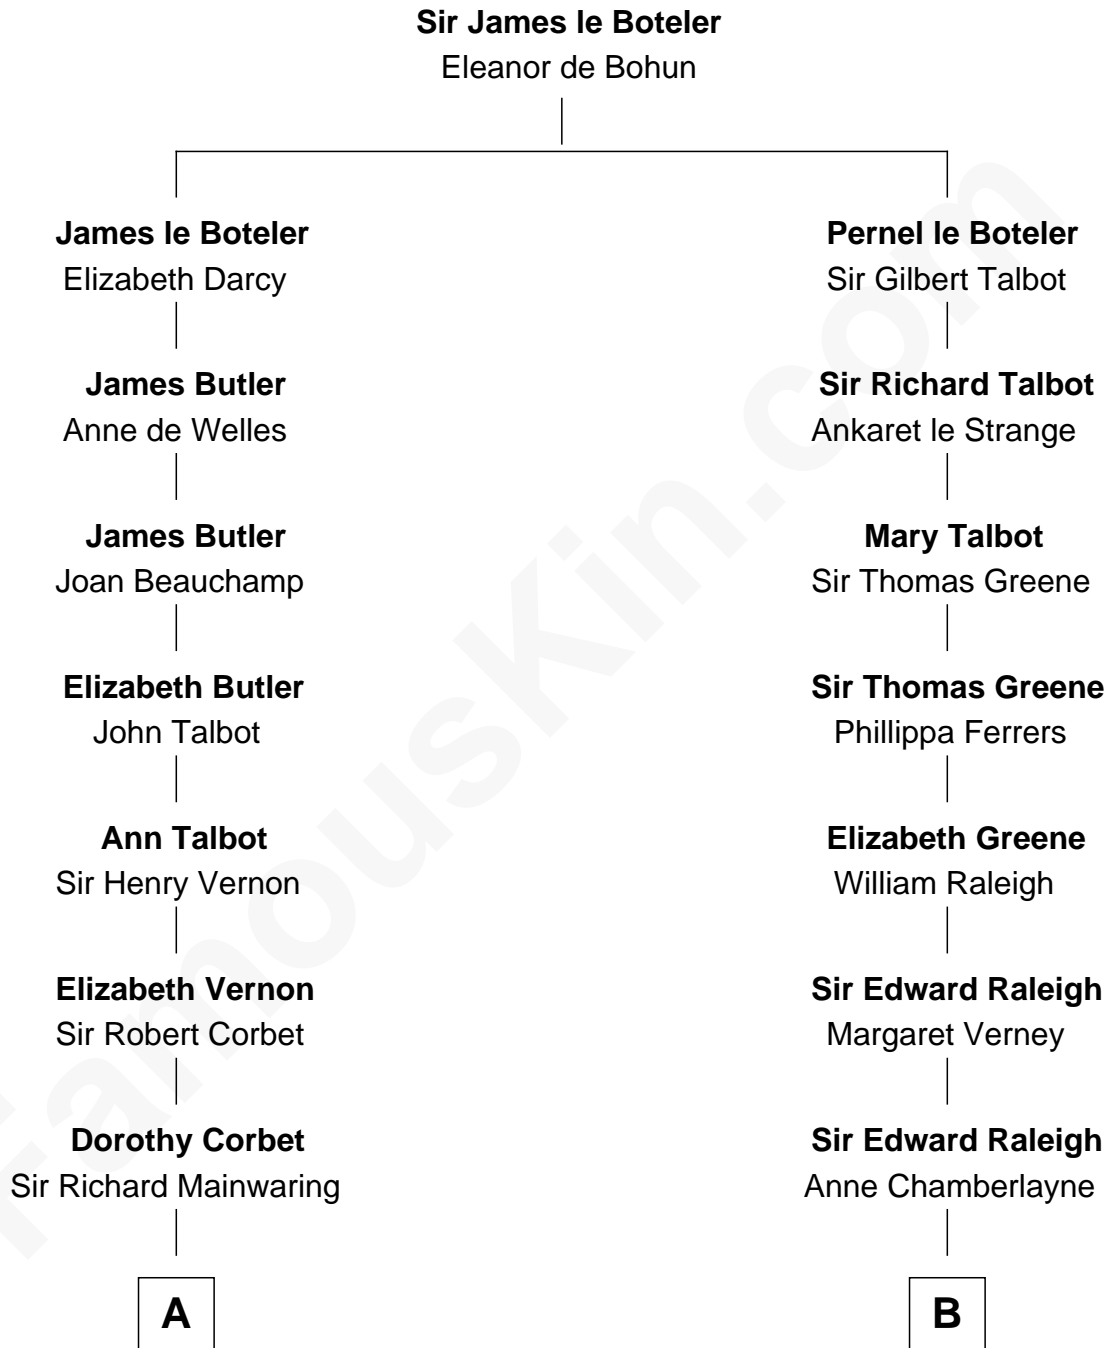

FamousKin.com Relationship Chart of

Lizzie Borden

Accused Murderess

18th cousin 1 time removed of

Stephen A. Douglas

Participated in Lincoln-Douglas Debates

FamousKin.com