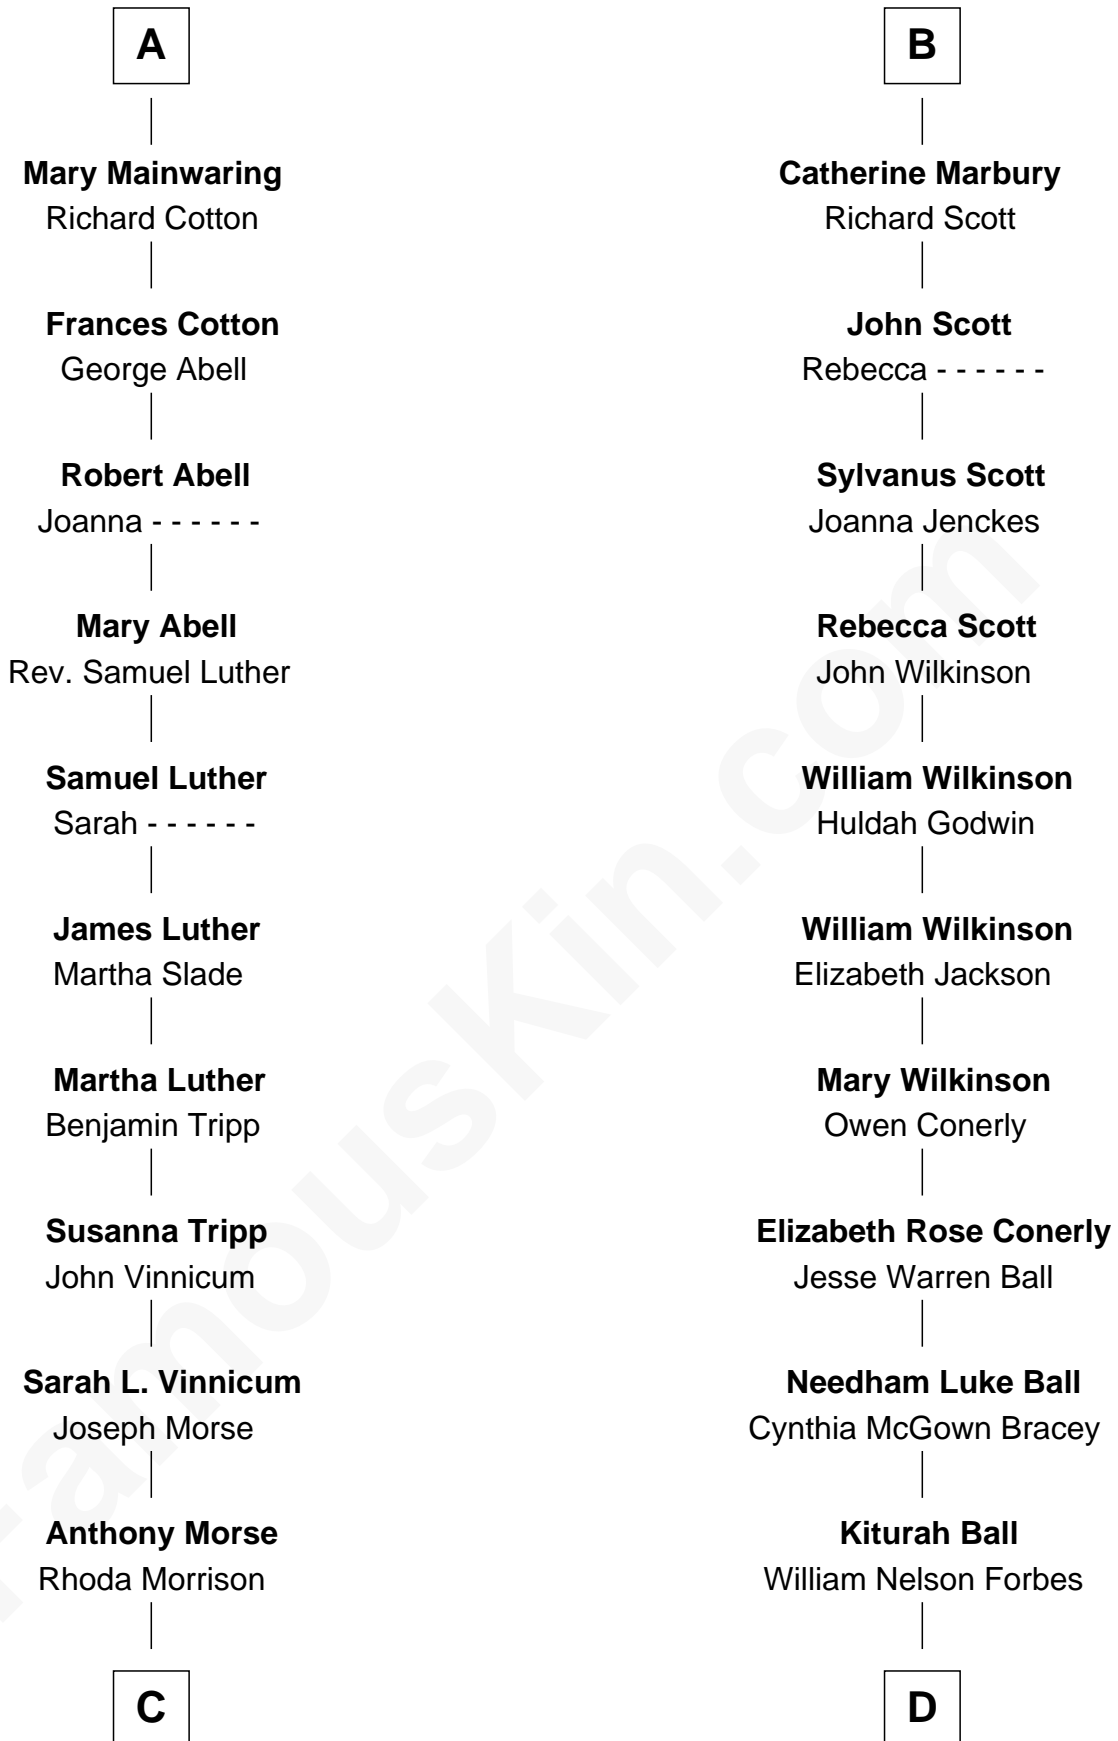

FamousKin.com Relationship Chart of

Lizzie Borden

Accused Murderess

18th cousin 2 times removed of

Britney Spears

Singer, Entertainer

Robert de Ferrers
Margaret Despencer

C

Sarah Anthony Morse
Andrew Jackson Borden

Lizzie Borden
Accused Murderess

D

William Nelson Forbes
Lexie May Thompson

Emma Jean Forbes
June Austin Spears

James Parnell Spears
Lynne Irene Bridges

Britney Spears
Singer, Entertainer