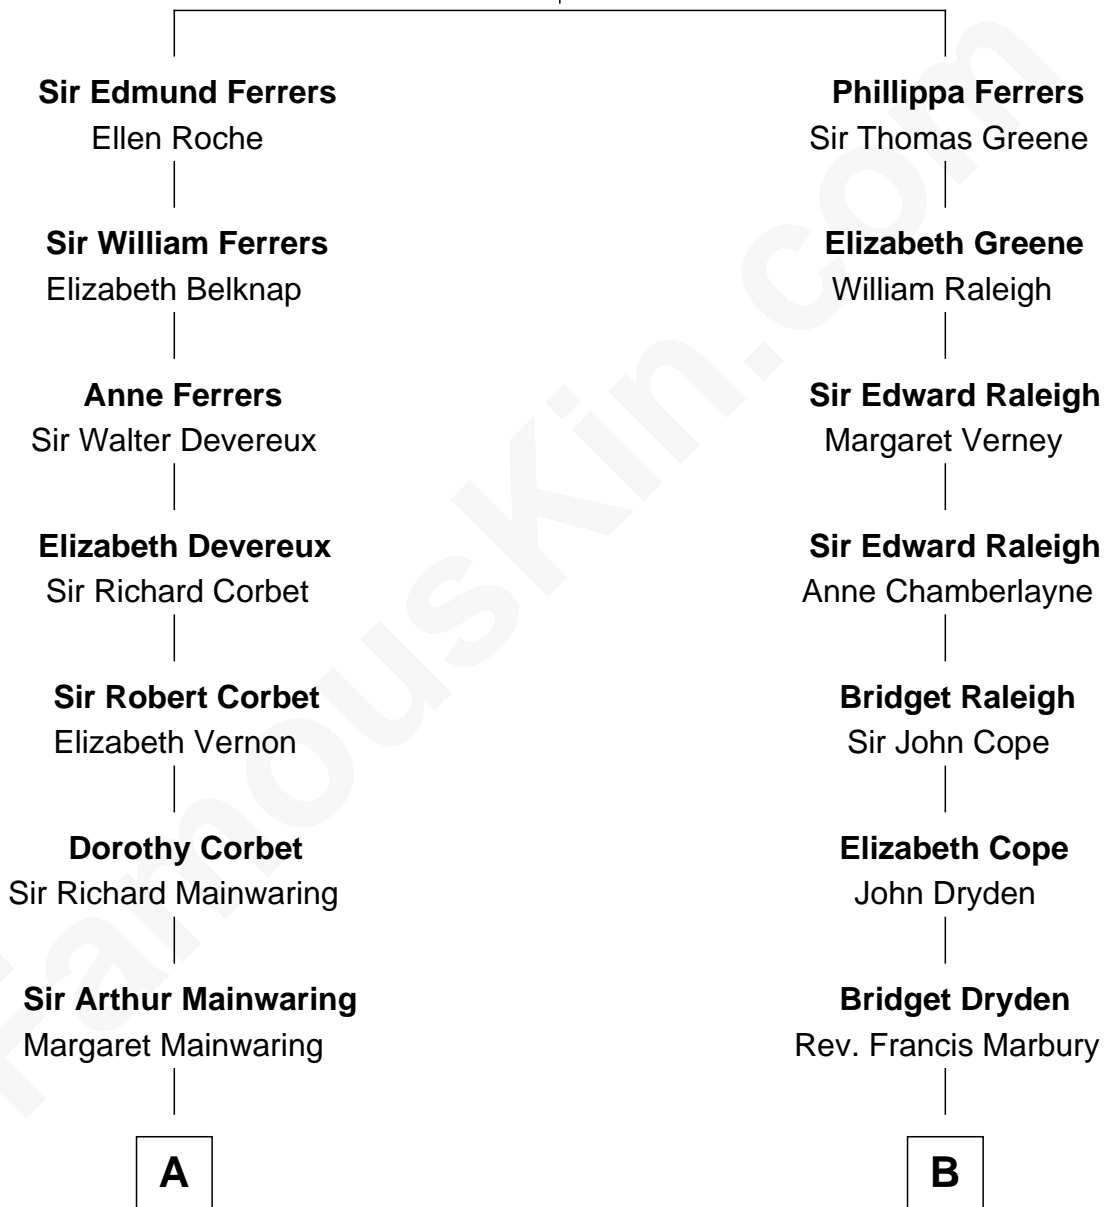

FamousKin.com Relationship Chart of

Lizzie Borden

Accused Murderess

18th cousin 2 times removed of

Britney Spears

Singer, Entertainer

Robert de Ferrers
Margaret Despencer

C

Sarah Anthony Morse
Andrew Jackson Borden

Lizzie Borden
Accused Murderess

D

William Nelson Forbes
Lexie May Thompson

Emma Jean Forbes
June Austin Spears

James Parnell Spears
Lynne Irene Bridges

Britney Spears
Singer, Entertainer