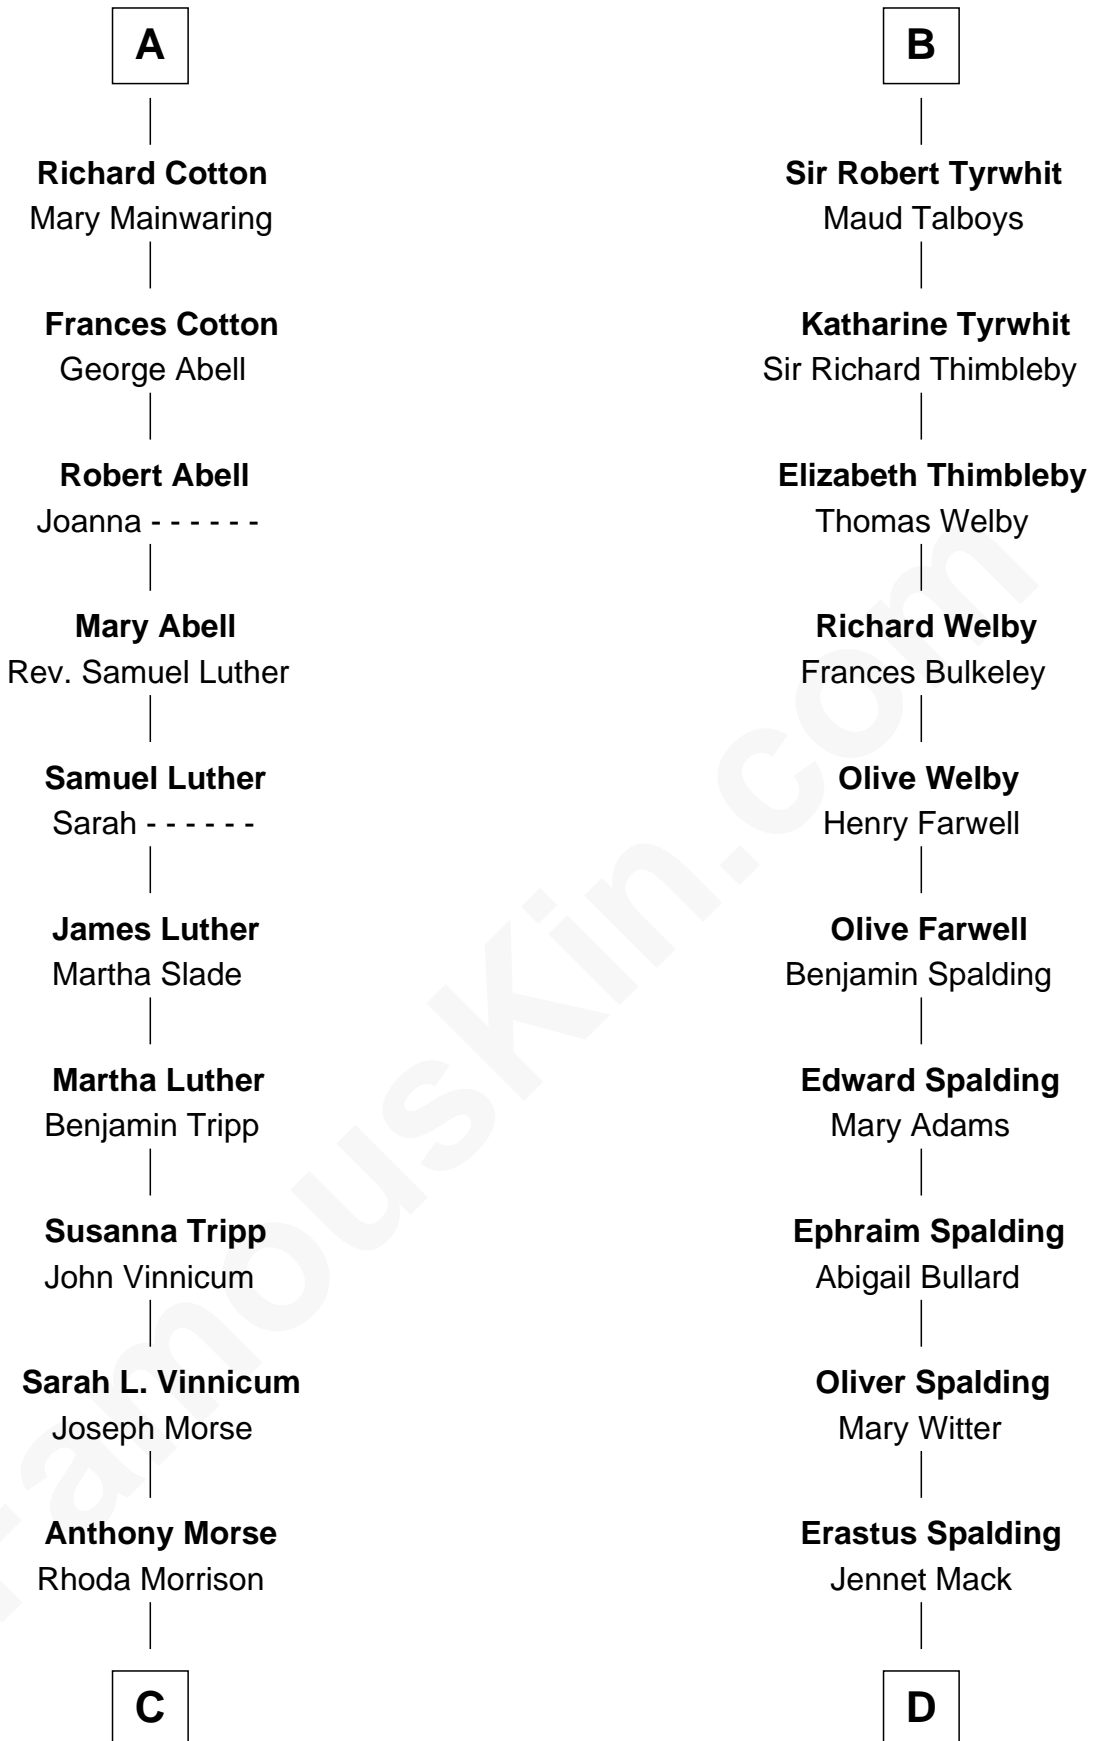

# FamousKin.com Relationship Chart of

**Lizzie Borden**

*Accused Murderess*

18th cousin 2 times removed of

**Katharine Hepburn**

*Movie Actress*

**Eudo la Zouche**  
Milicent de Cantilupe

**Eve la Zouche**  
Sir Maurice de Berkeley

**Thomas de Berkeley**  
Katherine de Clyvedon

**Sir John Berkeley**  
Elizabeth Betteshorne

**Elizabeth Berkeley**  
Sir John Sutton

**Jane Sutton**  
Thomas Mainwaring

**Cecily Mainwaring**  
John Cotton

**Sir George Cotton**  
Mary Onley

**A**

**Sir William la Zouche**  
Maud Lovel

**Milicent la Zouche**  
Sir William Deincourt

**Margaret Deincourt**  
Sir Robert de Tibetot

**Elizabeth de Tibetot**  
Sir Philip le Despencer

**Margery Despencer**  
Sir Roger Wentworth

**Agnes Wentworth**  
Sir Robert Constable

**Anne Constable**  
William Tyrwhit

**B**

**C**

**Sarah Anthony Morse**  
Andrew Jackson Borden

**Lizzie Borden**  
*Accused Murderess*