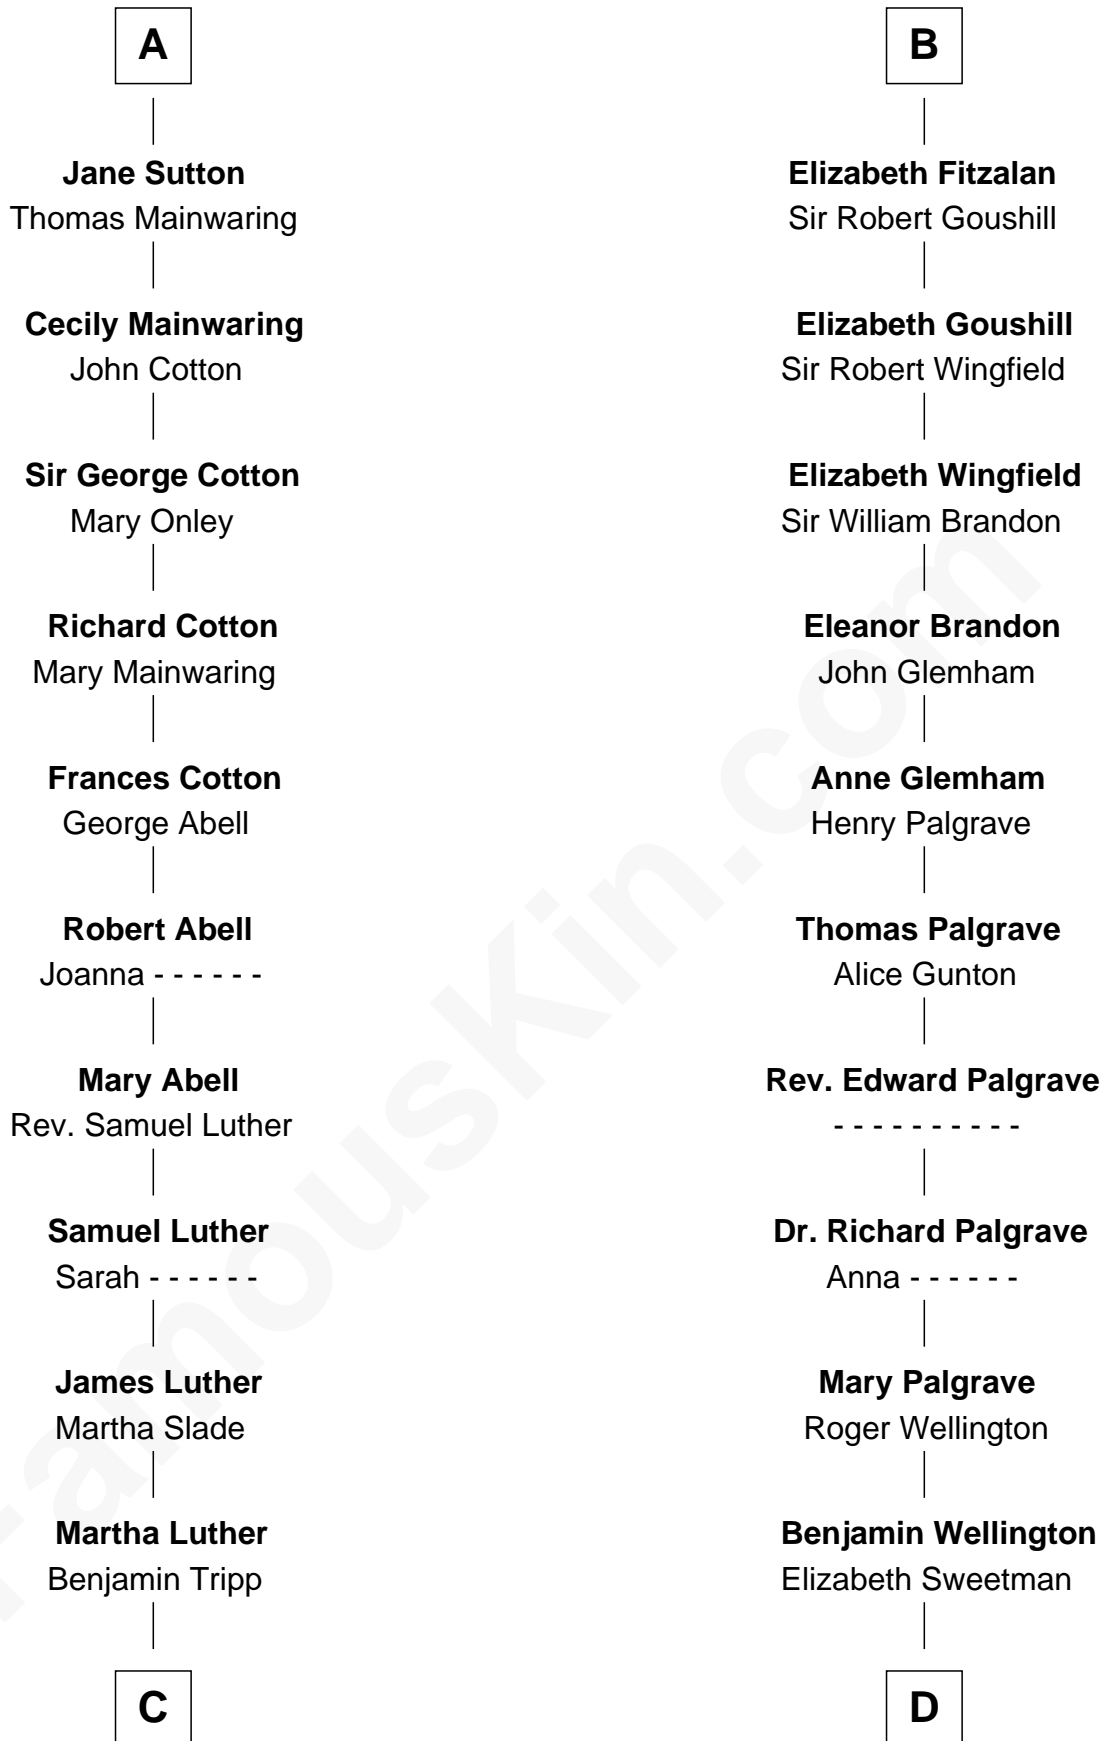

FamousKin.com

Relationship Chart of

Lizzie Borden

Accused Murderess

18th cousin 3 times removed of

Roger Sherman

Signer of the Declaration of Independence

Hugh de Kevelioc
Bertrade de Montfort

Agnes of Chester
Sir William de Ferrers

Sir William de Ferrers
Margaret de Quincy

Joan de Ferrers
Sir Thomas de Berkeley

Sir Maurice de Berkeley
Eve la Zouche

Thomas de Berkeley
Katherine de Clyvedon

Sir John Berkeley
Elizabeth Betteshorne

Elizabeth Berkeley
Sir John Sutton

A

Hawise of Chester
Sir Robert II de Quincy

Margaret de Quincy
John de Lacy

Maud de Lacy
Sir Richard de Clare

Thomas de Clare
Juliana FitzMaurice

Margaret de Clare
Bartholomew de Badlesmere

Elizabeth de Badlesmere
Sir William de Bohun

Elizabeth de Bohun
Sir Richard Fitzalan

B

C

Susanna Tripp
John Vinnicum

Sarah L. Vinnicum
Joseph Morse

Anthony Morse
Rhoda Morrison

Sarah Anthony Morse
Andrew Jackson Borden