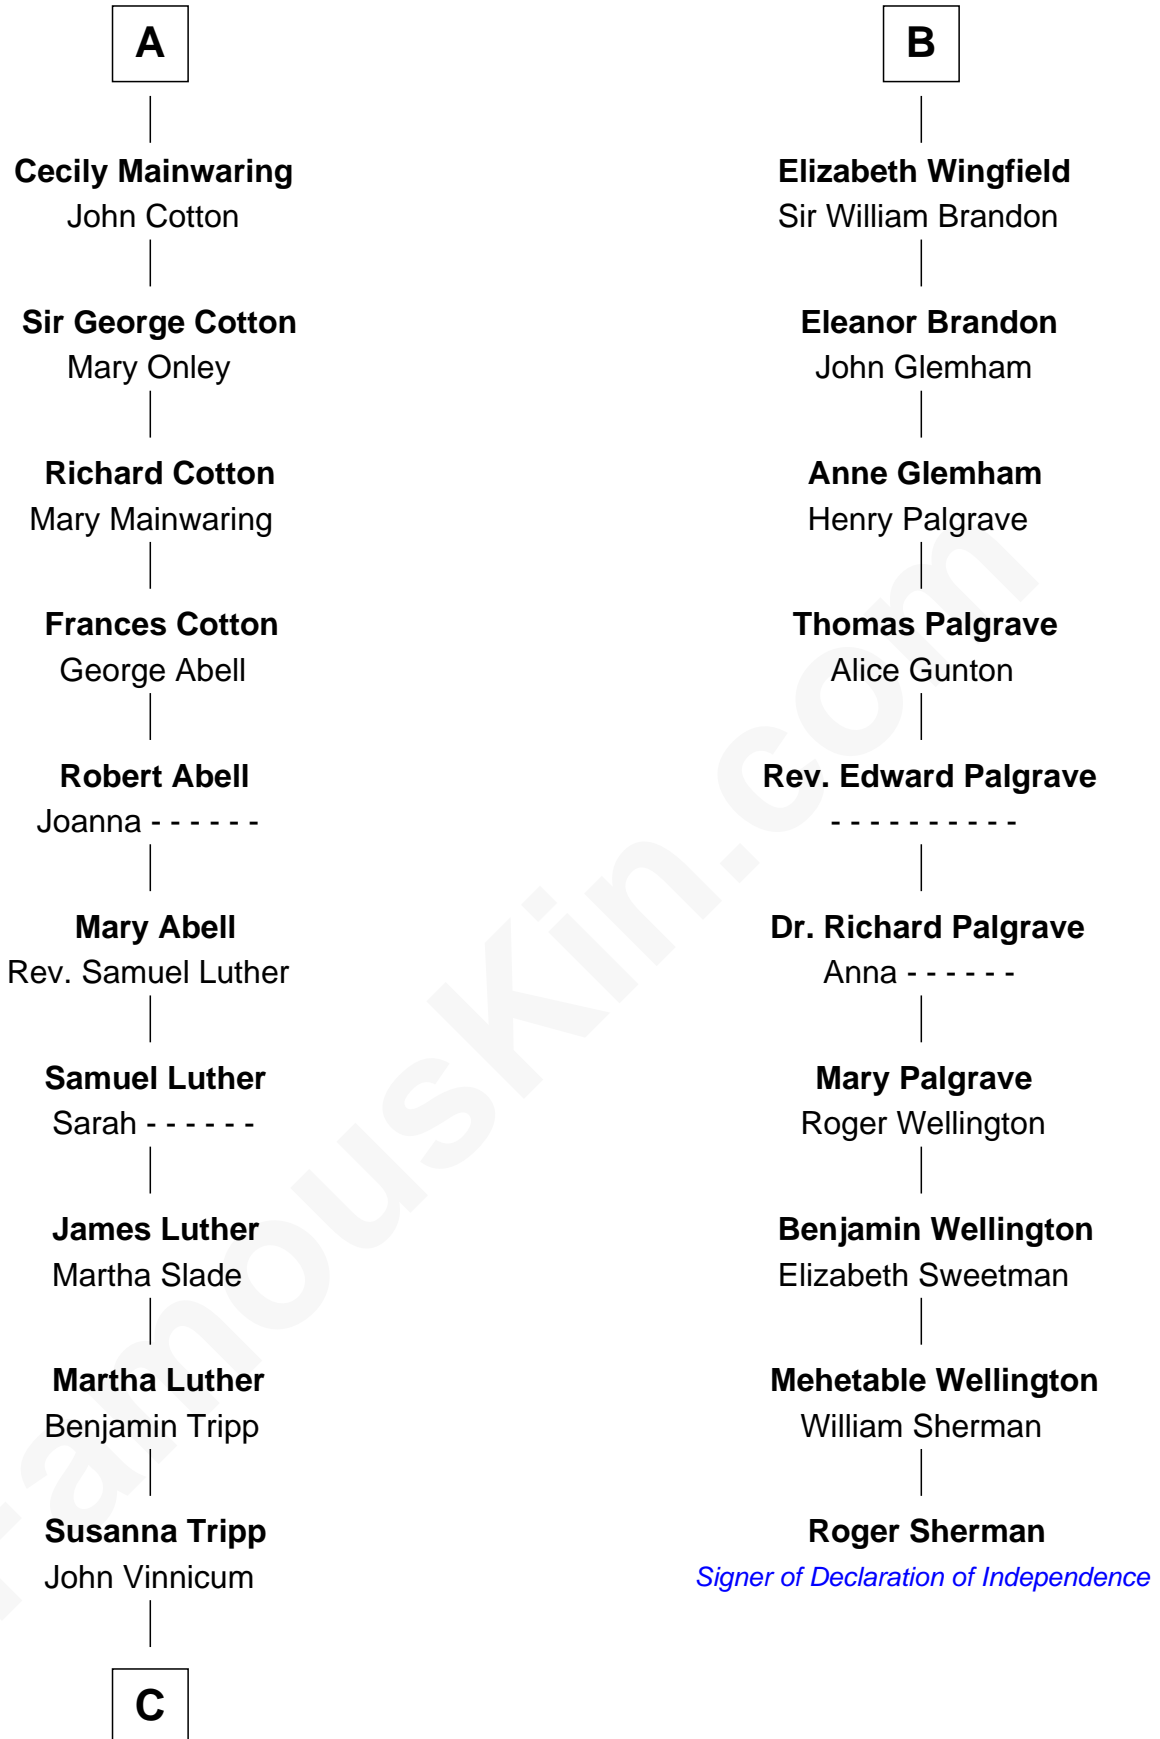

FamousKin.com Relationship Chart of

Lizzie Borden

Accused Murderess

16th cousin 4 times removed of

Roger Sherman

Signer of the Declaration of Independence

William de Braiose

Eva Marshal

Eve de Braiose
Sir William de Cantilupe

Milicent de Cantilupe
Eudo la Zouche

Eve la Zouche
Sir Maurice de Berkeley

Thomas de Berkeley
Katherine de Clyvedon

Sir John Berkeley
Elizabeth Betteshorne

Elizabeth Berkeley
Sir John Sutton

Jane Sutton
Thomas Mainwaring

A

Eleanor de Braiose
Sir Humphrey de Bohun

Humphrey de Bohun
Maud de Fiennes

Humphrey de Bohun
Elizabeth Plantagenet

Sir William de Bohun
Elizabeth de Badlesmere

Elizabeth de Bohun
Sir Richard Fitzalan

Elizabeth Fitzalan
Sir Robert Goushill

Elizabeth Goushill
Sir Robert Wingfield

B

C

—
Sarah L. Vinnicum

Joseph Morse

—
Anthony Morse

Rhoda Morrison