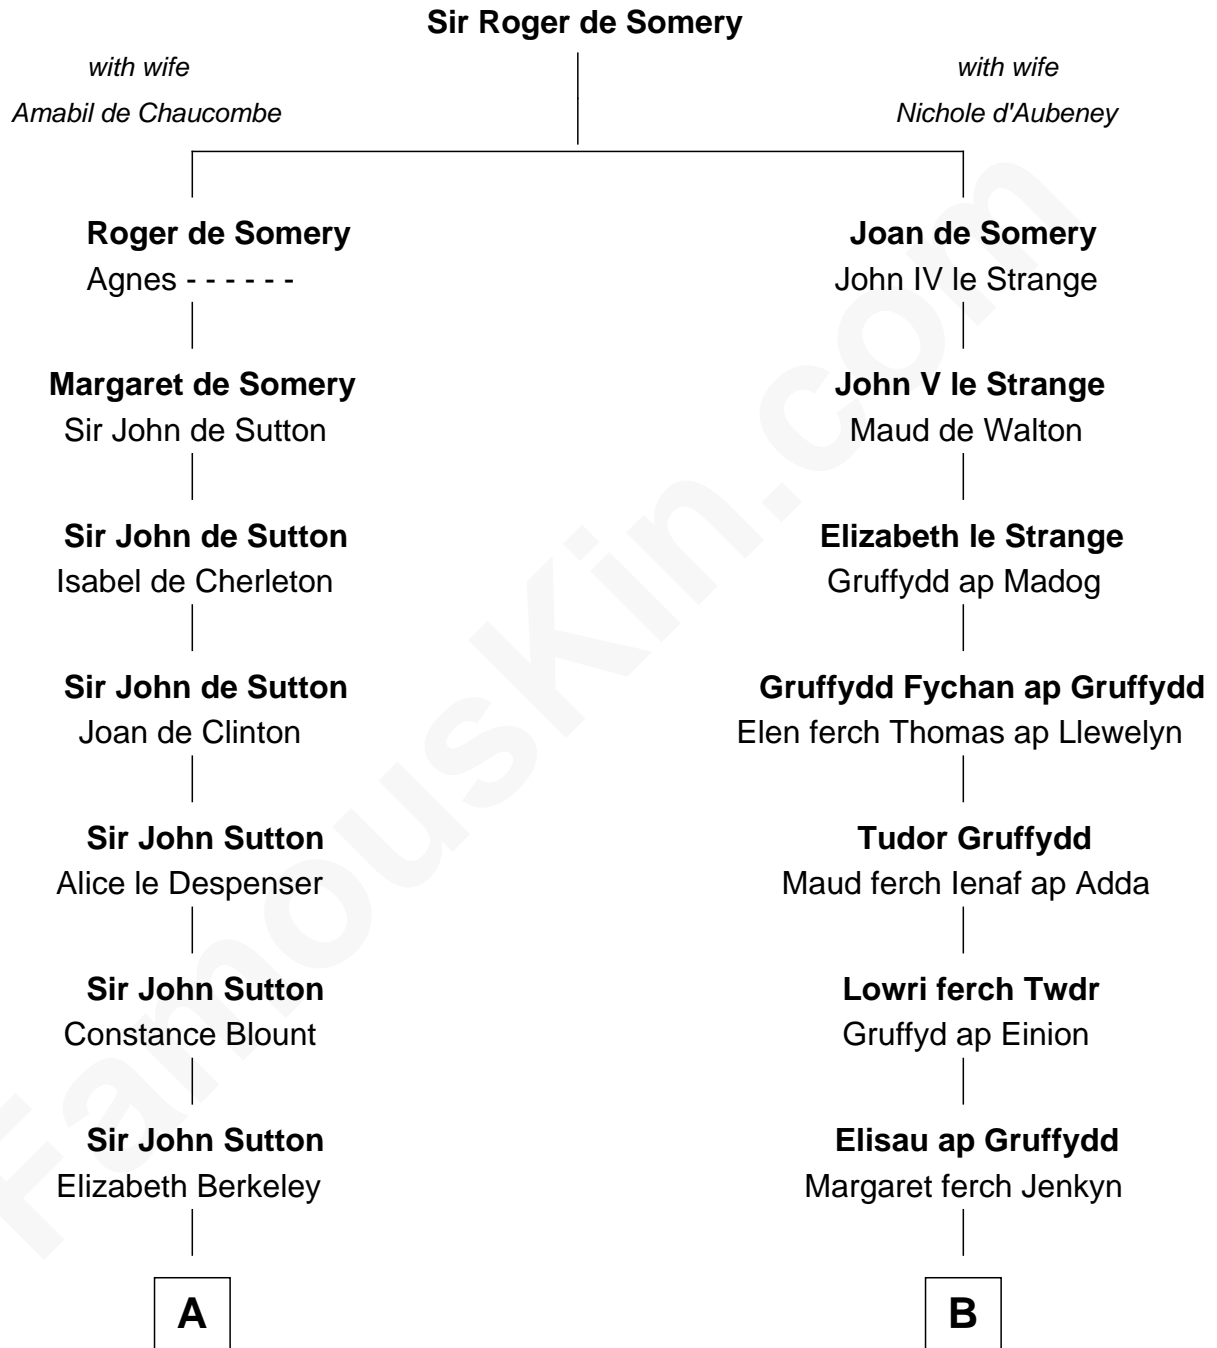

FamousKin.com Relationship Chart of

Lizzie Borden

Accused Murderess

20th cousin 1 time removed of

Ernest Hemingway

Author of The Sun Also Rises

C

Susanna Tripp
John Vinnicum

Sarah L. Vinnicum
Joseph Morse

Anthony Morse
Rhoda Morrison

Sarah Anthony Morse
Andrew Jackson Borden

Lizzie Borden
Accused Murderess

D

Allen Hemingway
Harriet Louisa Tyler

Anson Tyler Hemingway
Adelaide Edmonds