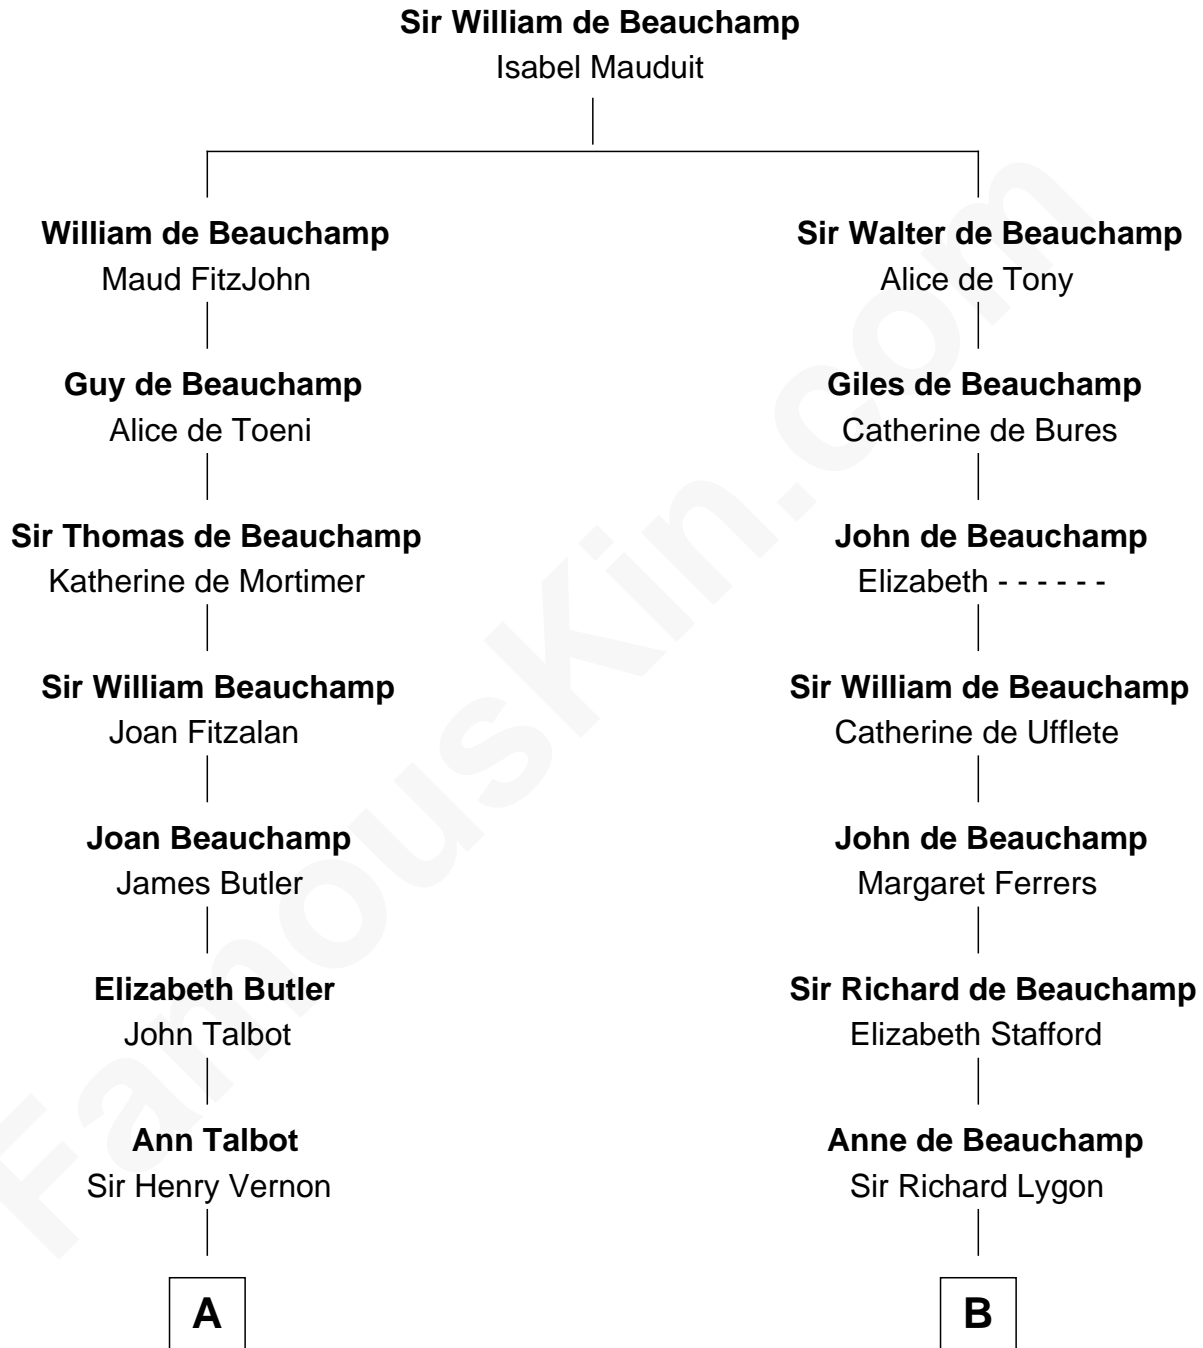

# FamousKin.com Relationship Chart of

**Lizzie Borden**

*Accused Murderess*

19th cousin 2 times removed of

**General Douglas MacArthur**

*U.S. Army - World War II*

**C**

**Susanna Tripp**  
John Vinnicum

**Sarah L. Vinnicum**  
Joseph Morse

**Anthony Morse**  
Rhoda Morrison

**Sarah Anthony Morse**  
Andrew Jackson Borden

**Lizzie Borden**  
*Accused Murderess*

**D**

**Aurelia Belcher**  
Arthur MacArthur

**Gen. Arthur MacArthur**  
Mary Pinckney Hardy

**General Douglas MacArthur**  
*U.S. Army - World War II*

FamousKin.com