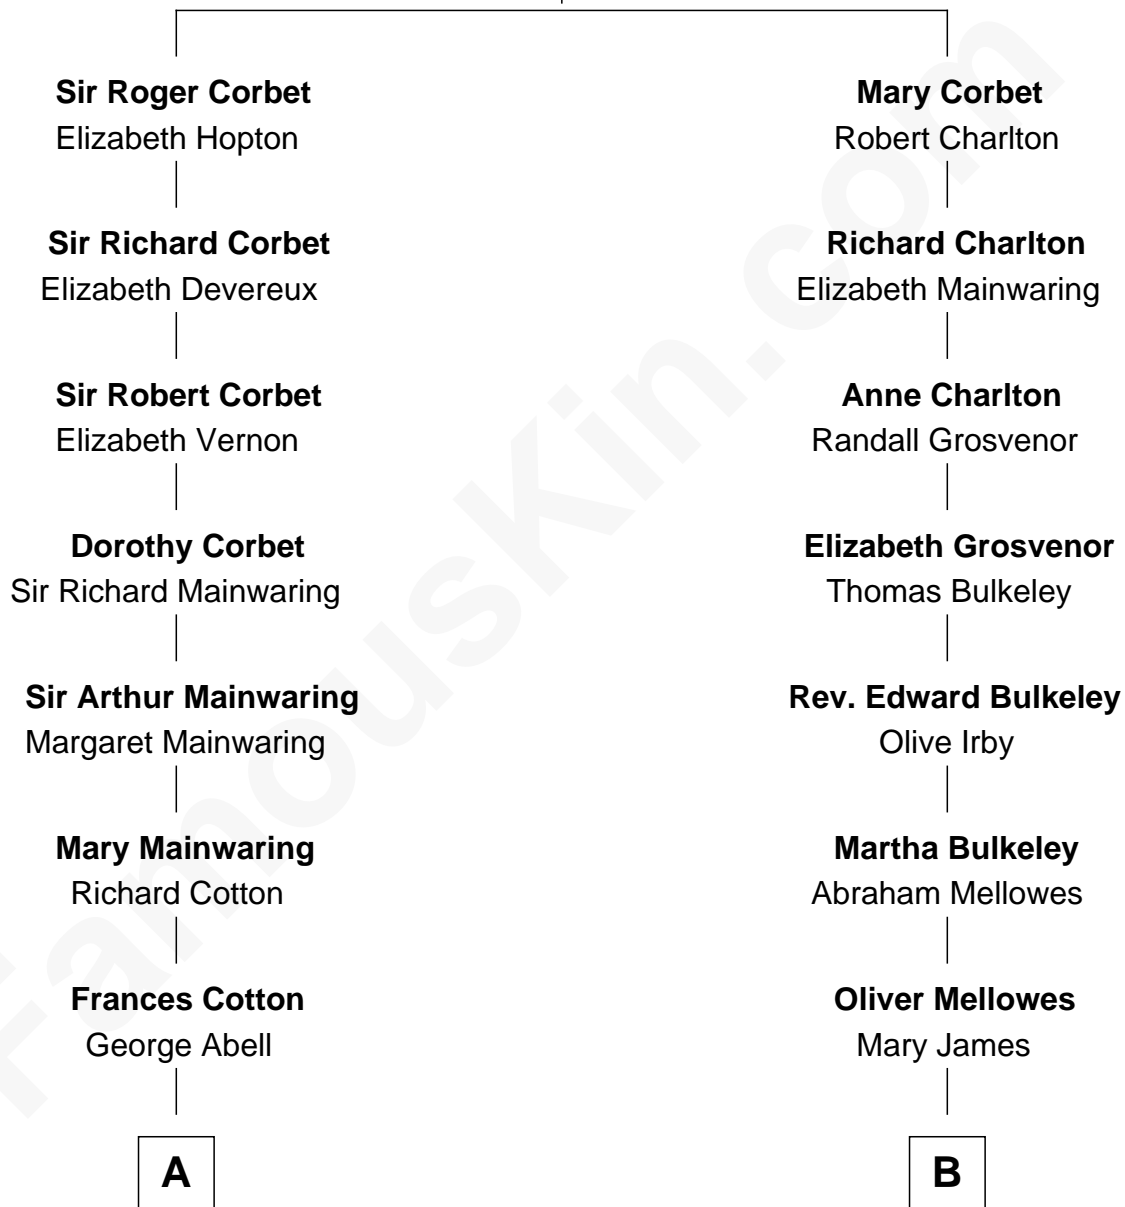

FamousKin.com

Relationship Chart of

Lizzie Borden

Accused Murderess

16th cousin 1 time removed of

Geena Davis

Movie and TV Actress

Sir Robert Corbet

Margaret - - - - -

Geena Davis photo by [Alan Light](#) (CC BY-SA 2.0)