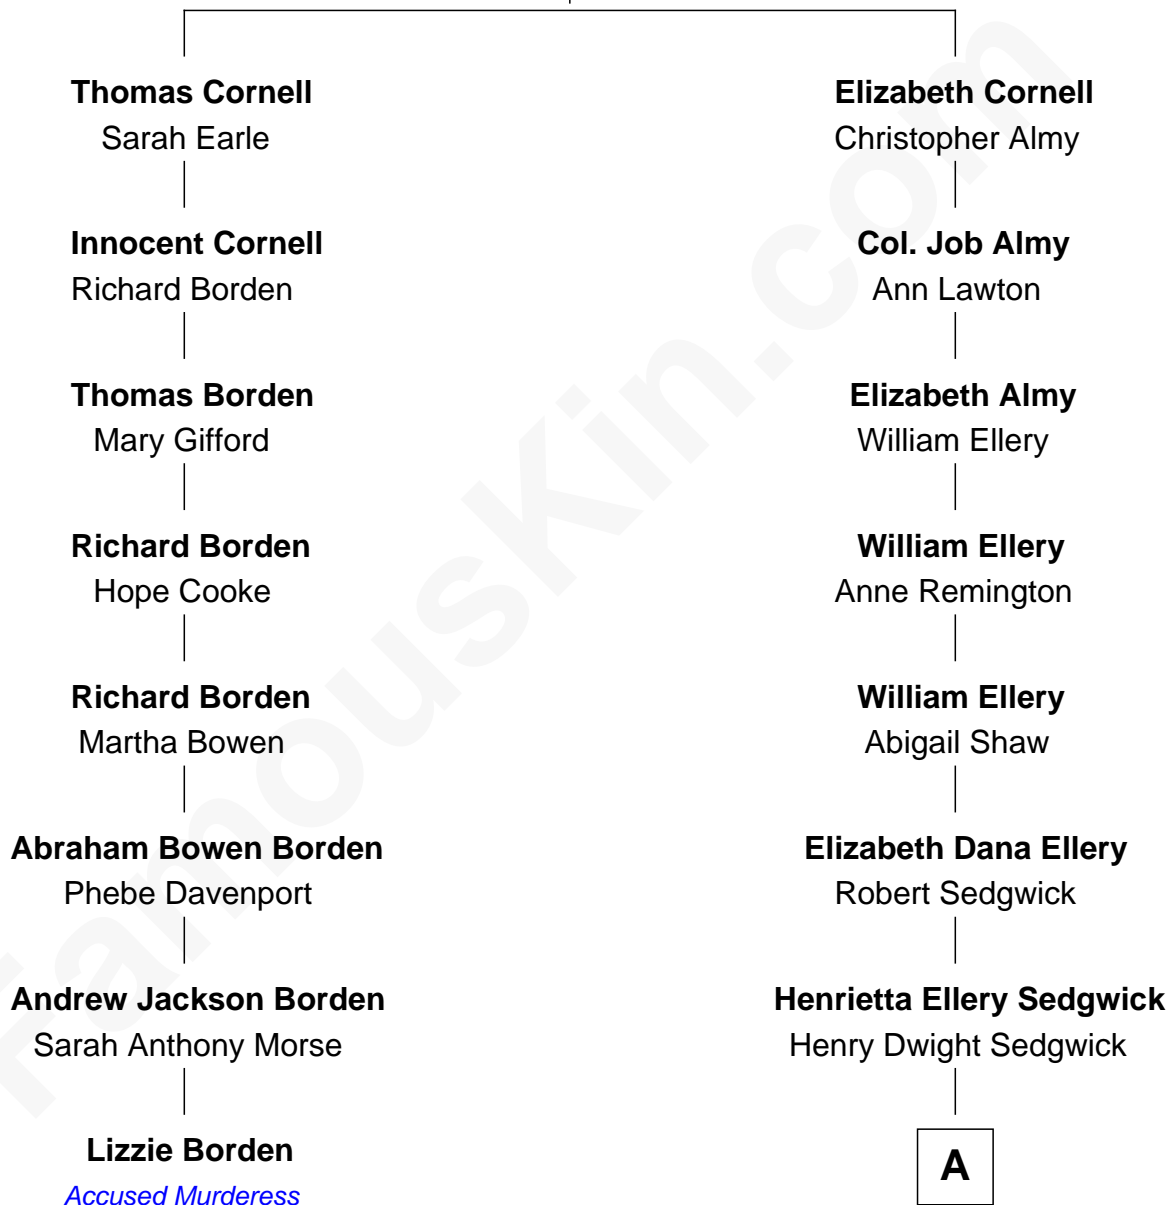

# FamousKin.com Relationship Chart of

**Lizzie Borden**

*Accused Murderess*

7th cousin 3 times removed of

**Kyra Sedgwick**

*TV and Movie Actress*

**Thomas Cornell**

Rebecca Briggs

**A**

Henry Dwight Sedgwick

Sarah May Minturn

Robert Minturn Sedgwick

Helen Peabody

Henry Dwight Sedgwick

Patricia Ann Rosenwald

**Kyra Sedgwick**