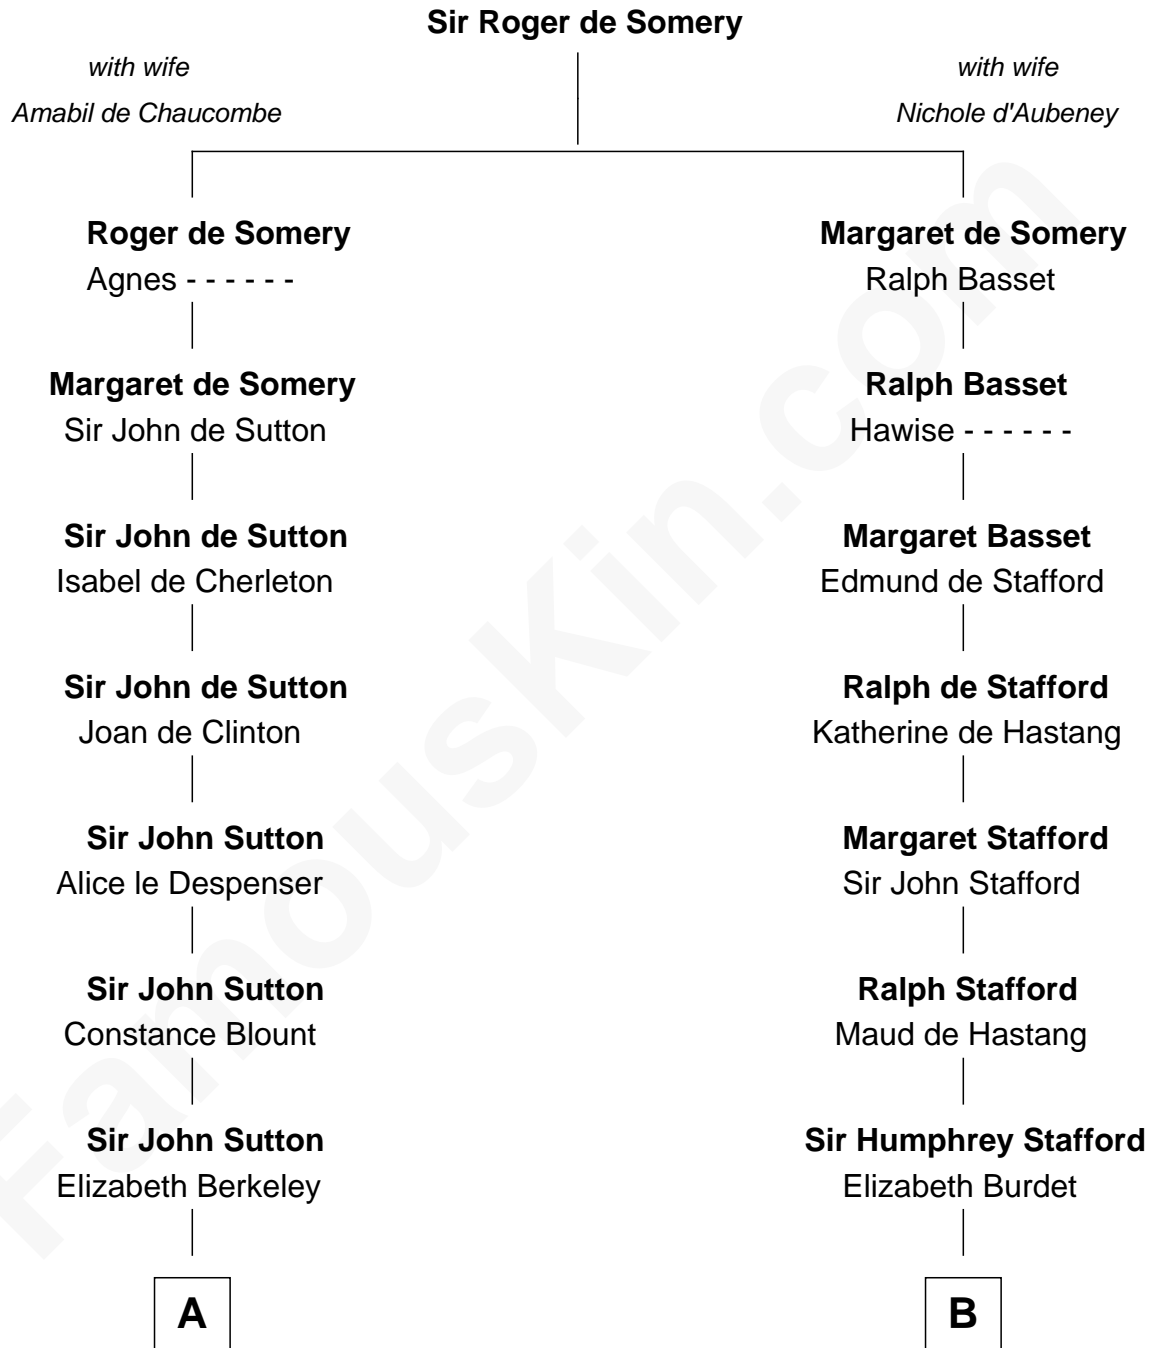

# FamousKin.com Relationship Chart of

**Lizzie Borden**

*Accused Murderess*

17th cousin 4 times removed of

**William Ellery**

*Signer of the Declaration of Independence*

**C**

—  
**Susanna Tripp**

John Vinnicum

—  
**Sarah L. Vinnicum**

Joseph Morse

—  
**Anthony Morse**

Rhoda Morrison

—  
**Sarah Anthony Morse**

Andrew Jackson Borden

—  
**Lizzie Borden**

*Accused Murderess*

FamousKin.com