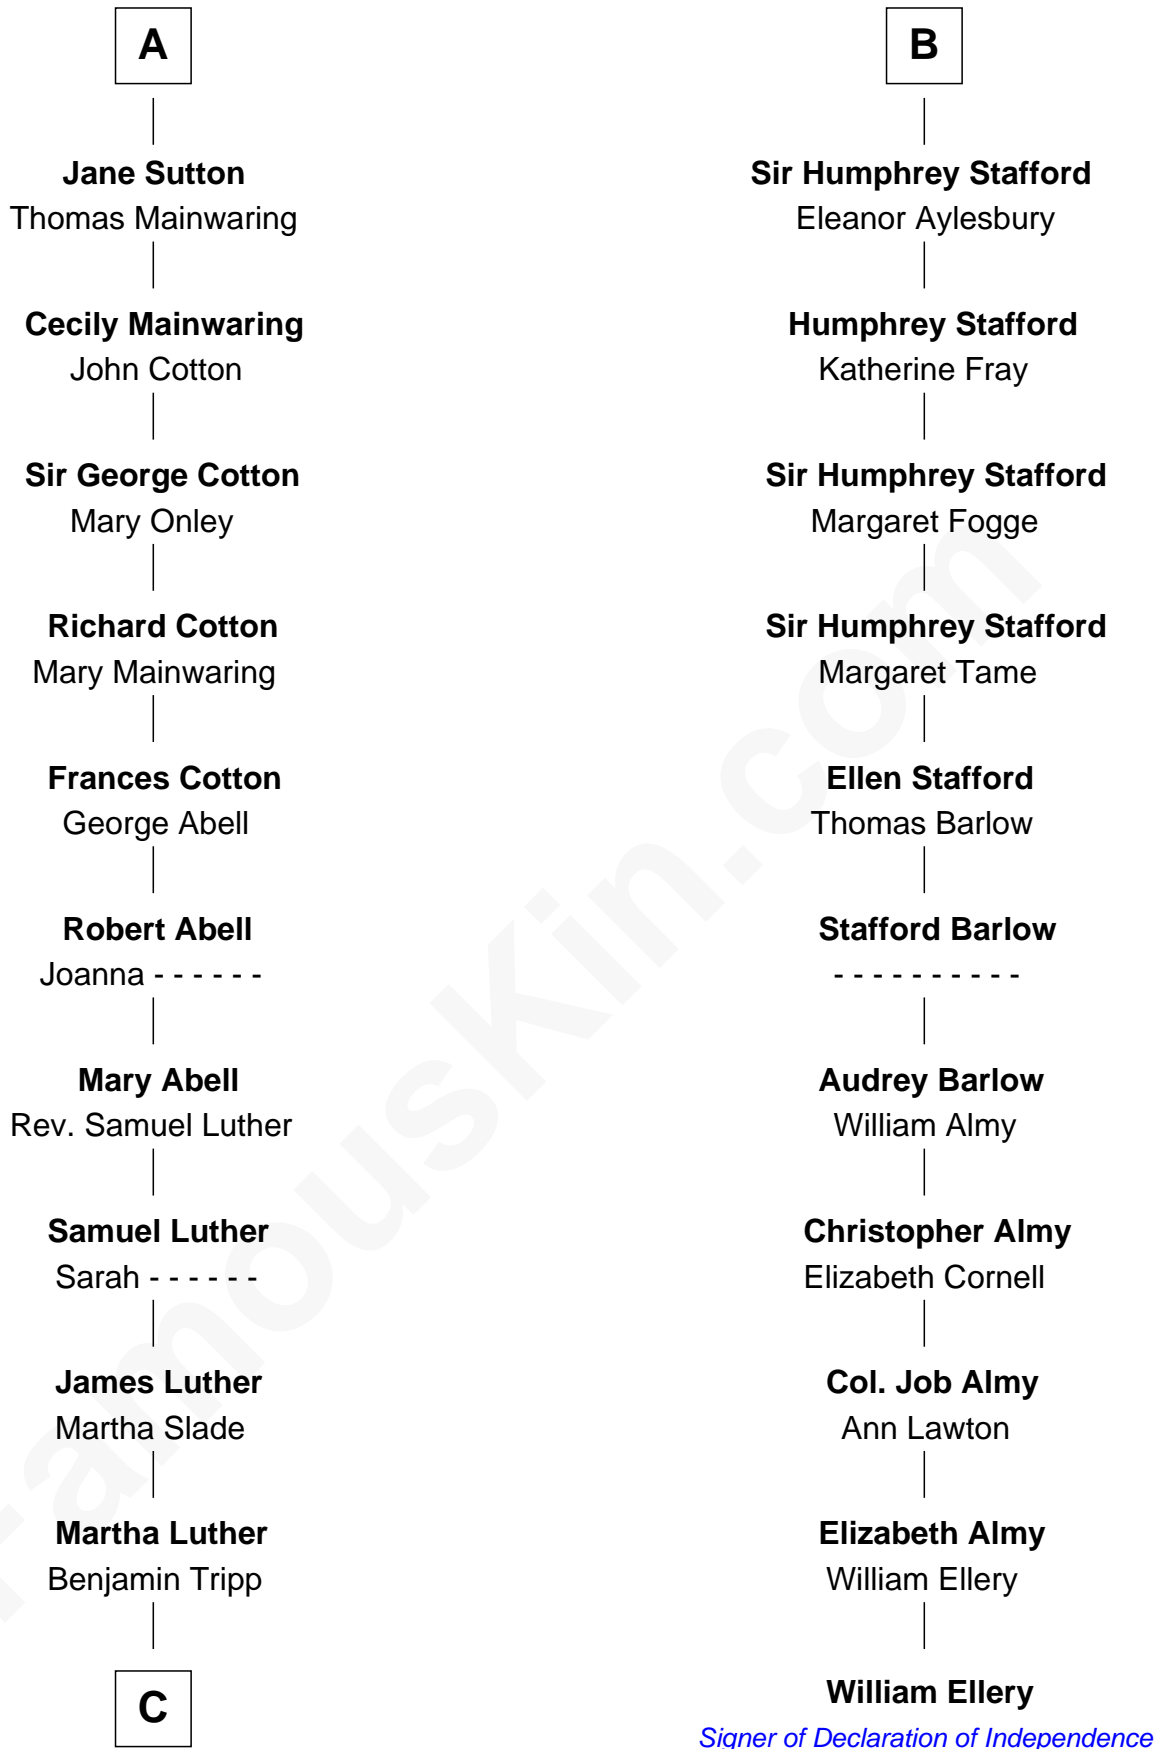

# FamousKin.com Relationship Chart of

**Lizzie Borden**

*Accused Murderess*

17th cousin 4 times removed of

**William Ellery**

*Signer of the Declaration of Independence*

**C**

—  
**Susanna Tripp**

John Vinnicum

—  
**Sarah L. Vinnicum**

Joseph Morse

—  
**Anthony Morse**

Rhoda Morrison

—  
**Sarah Anthony Morse**

Andrew Jackson Borden

—  
**Lizzie Borden**

*Accused Murderess*

FamousKin.com