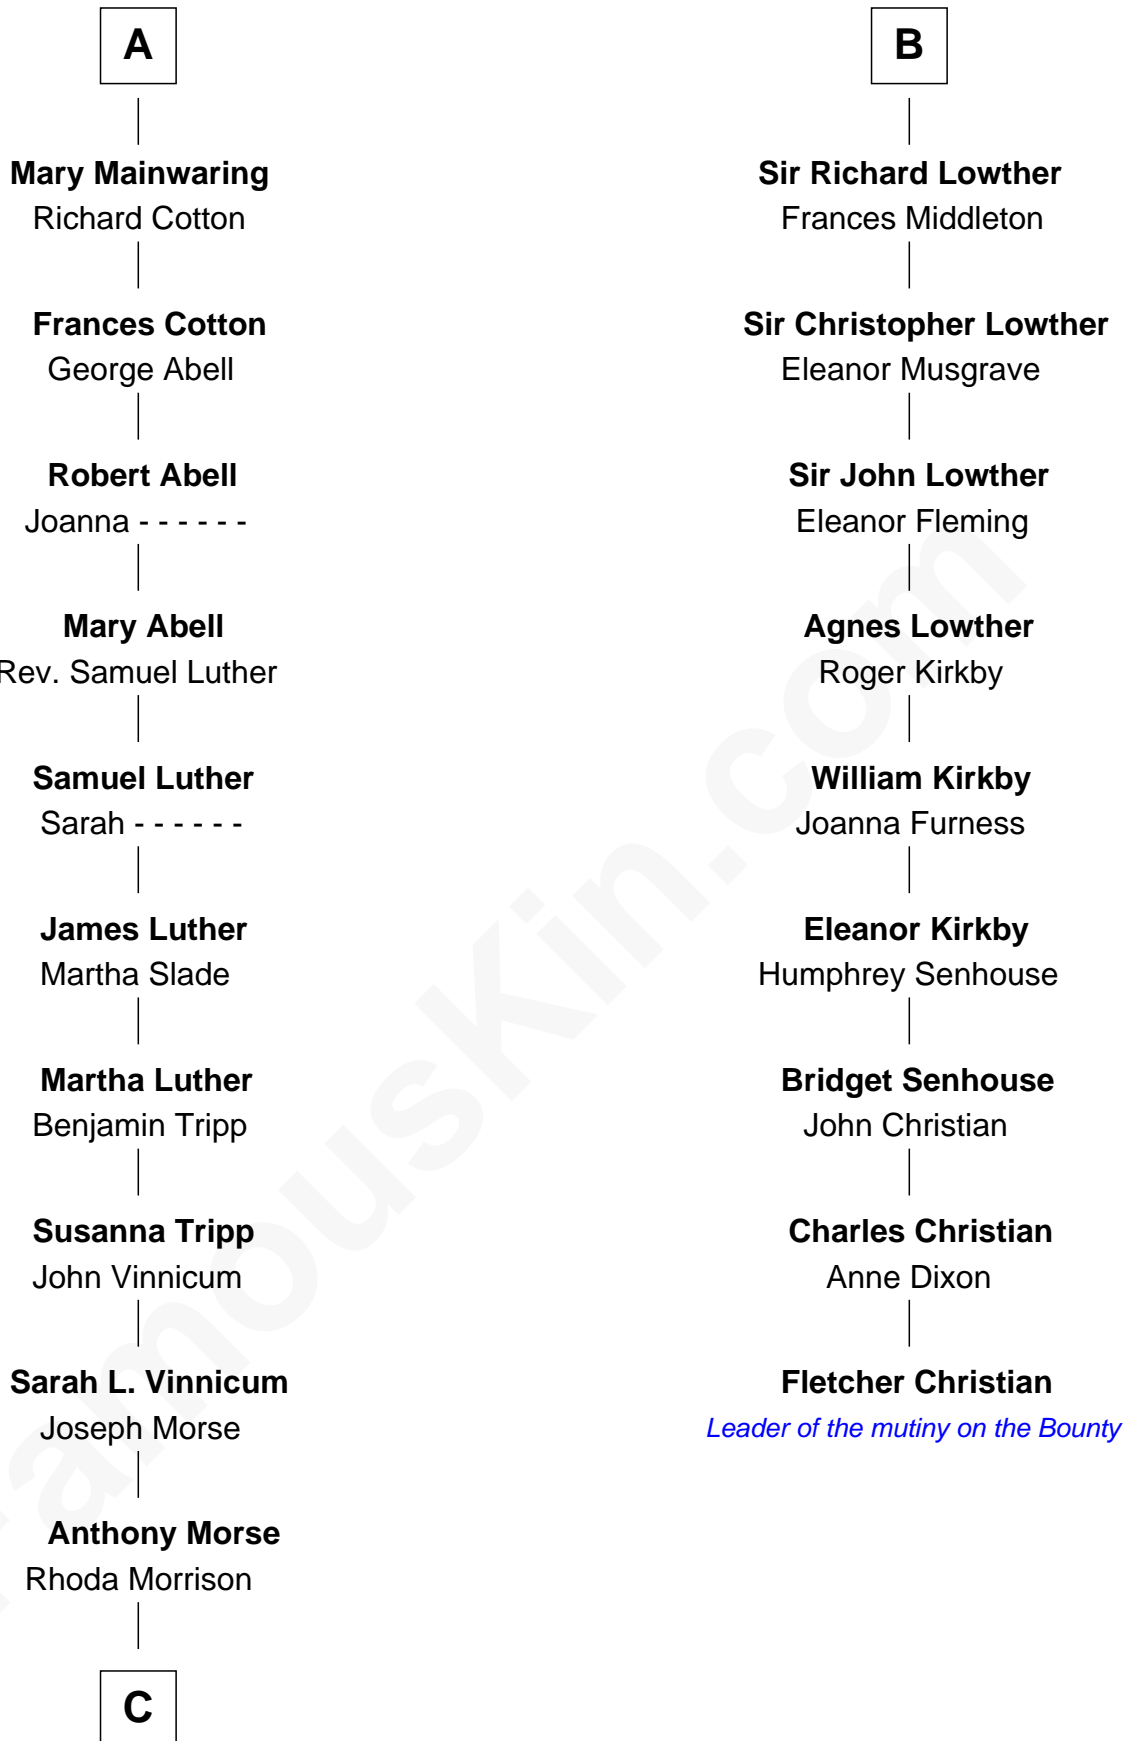

FamousKin.com Relationship Chart of

Lizzie Borden

Accused Murderess

15th cousin 3 times removed of

Fletcher Christian

Leader of the mutiny on the Bounty

Sir Thomas de Beauchamp

Katherine de Mortimer

Sir William Beauchamp

Joan Fitzalan

Joan Beauchamp

James Butler

Elizabeth Butler

John Talbot

Ann Talbot

Sir Henry Vernon

Margaret Bromflete

Henry Clifford

Florence Pudsey

Dorothy Clifford

Sir Hugh Lowther

B

C

—
Sarah Anthony Morse
Andrew Jackson Borden

—
Lizzie Borden
Accused Murderess

FamousKin.com