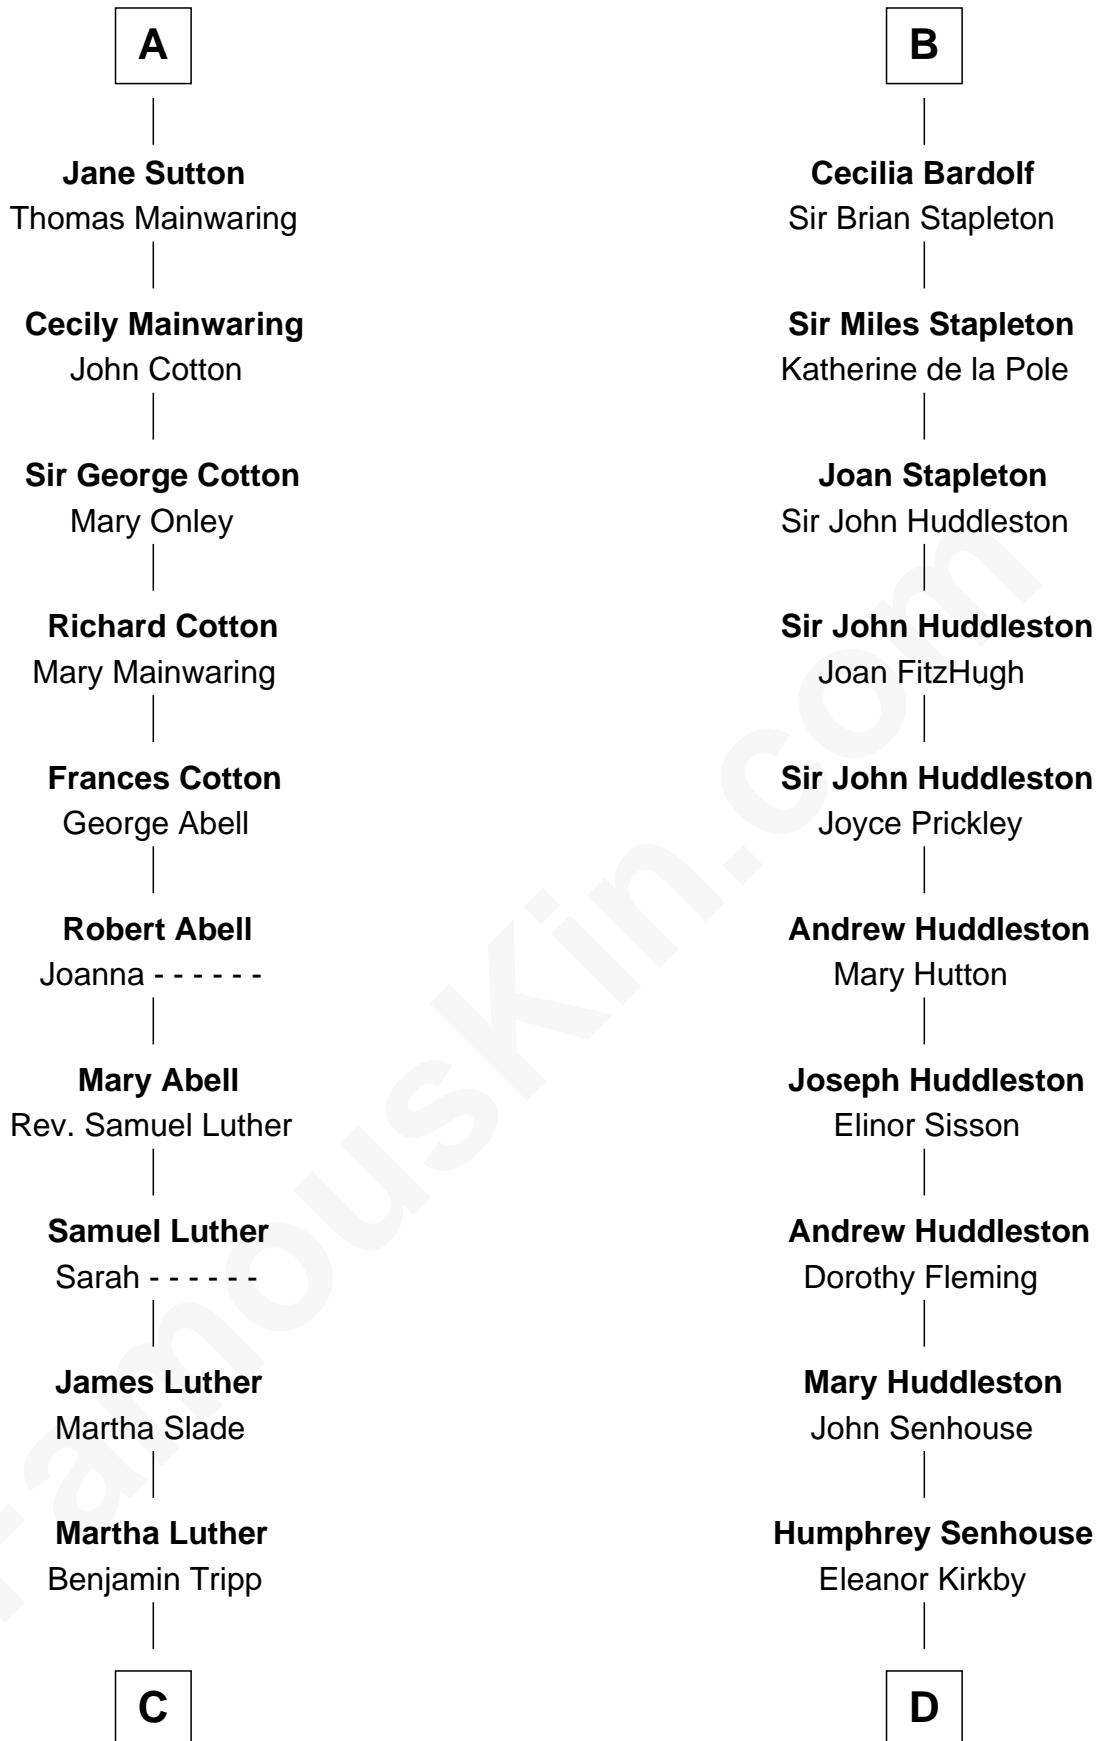

FamousKin.com Relationship Chart of

Lizzie Borden

Accused Murderess

19th cousin 2 times removed of

Fletcher Christian

Leader of the mutiny on the Bounty

Hugh de Kevelioc
Bertrade de Montfort

C

Susanna Tripp

John Vinnicum

Sarah L. Vinnicum

Joseph Morse

Anthony Morse

Rhoda Morrison

Sarah Anthony Morse

Andrew Jackson Borden