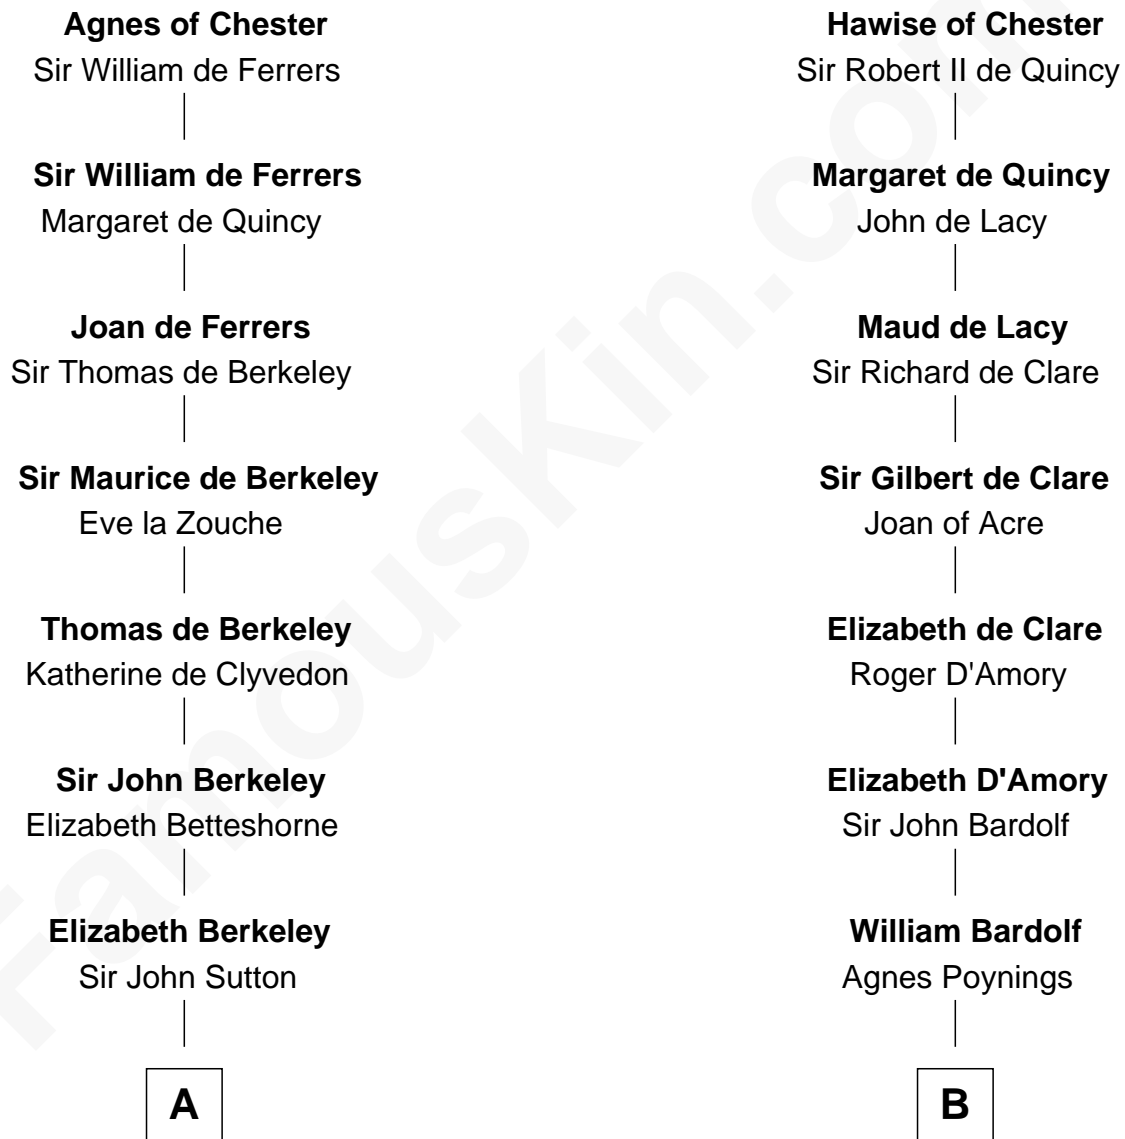

FamousKin.com Relationship Chart of

Lizzie Borden

Accused Murderess

19th cousin 2 times removed of

Fletcher Christian

Leader of the mutiny on the Bounty

Hugh de Kevelioc
Bertrade de Montfort

C

Susanna Tripp

John Vinnicum

Sarah L. Vinnicum

Joseph Morse

Anthony Morse

Rhoda Morrison

Sarah Anthony Morse

Andrew Jackson Borden