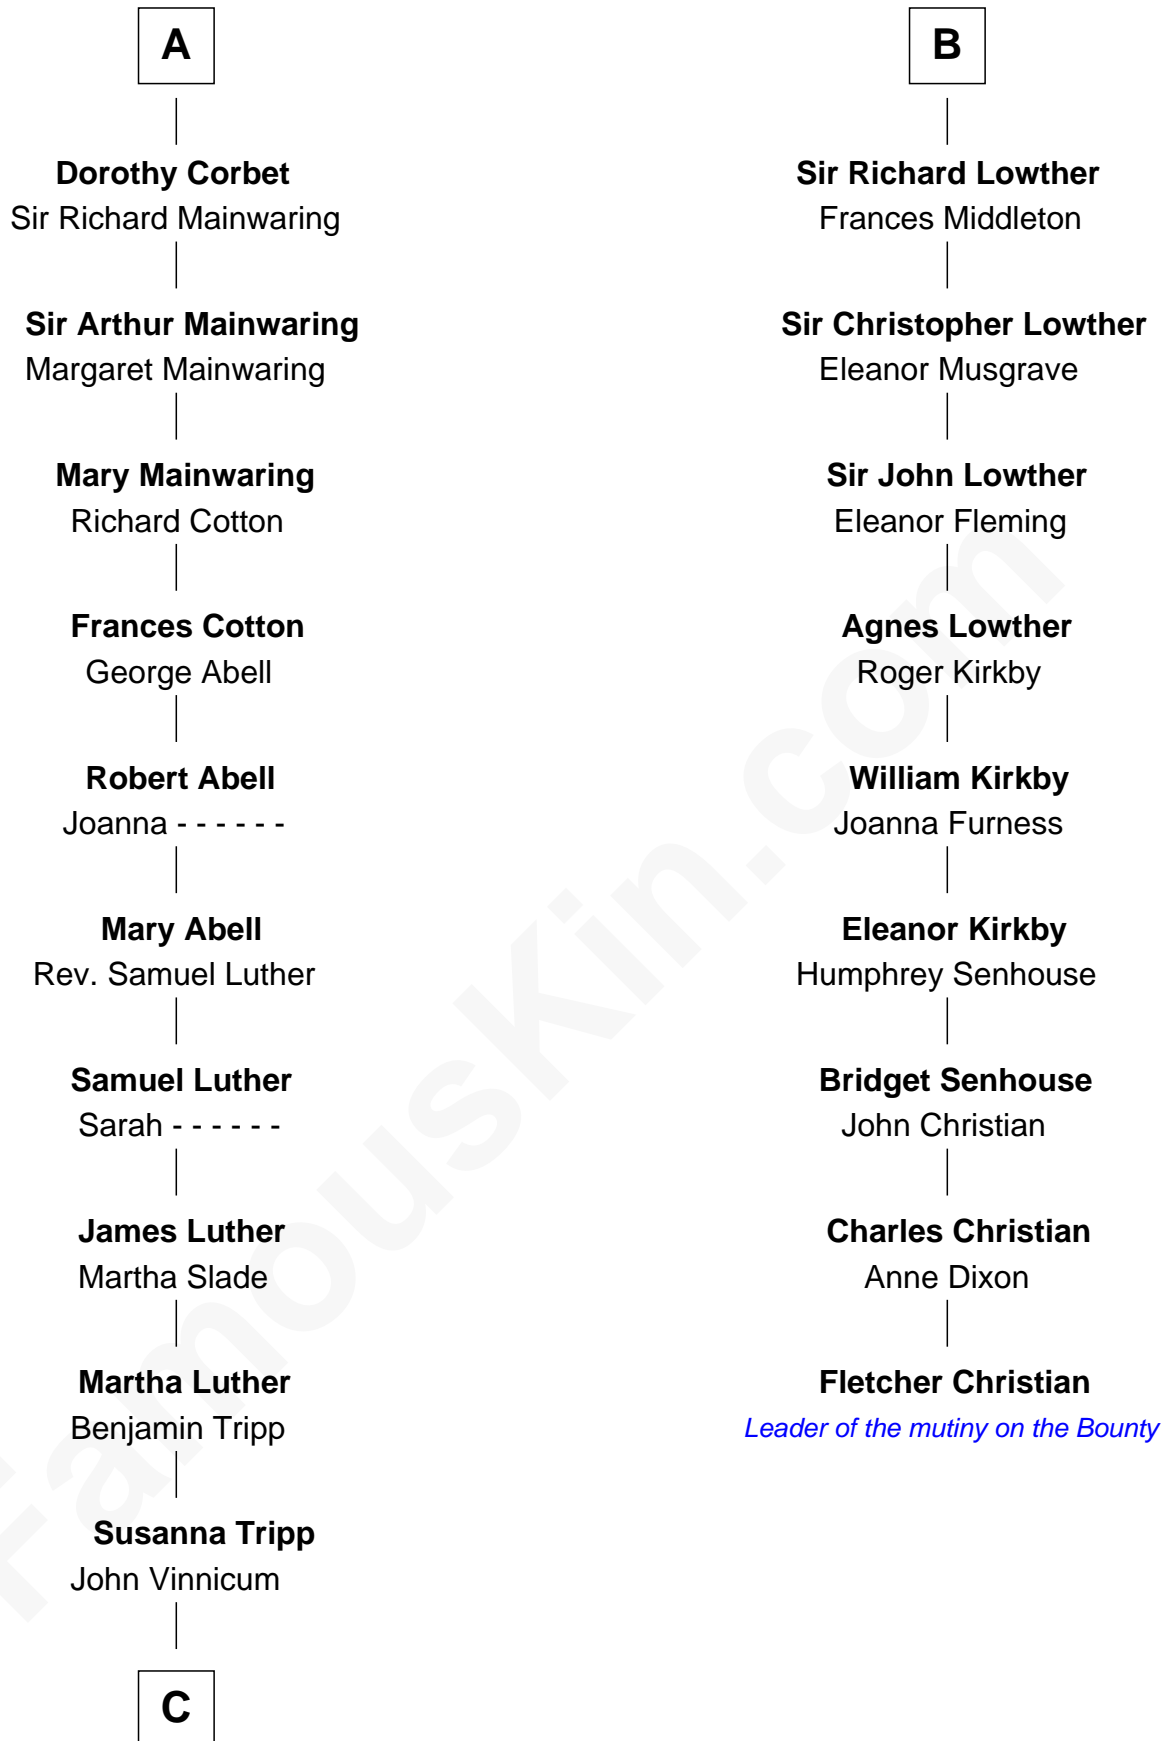

FamousKin.com Relationship Chart of

Lizzie Borden

Accused Murderess

15th cousin 5 times removed of

Fletcher Christian

Leader of the mutiny on the Bounty

C

—
Sarah L. Vinnicum

Joseph Morse

—
Anthony Morse

Rhoda Morrison

—
Sarah Anthony Morse

Andrew Jackson Borden

—
Lizzie Borden

Accused Murderess

FamousKin.com