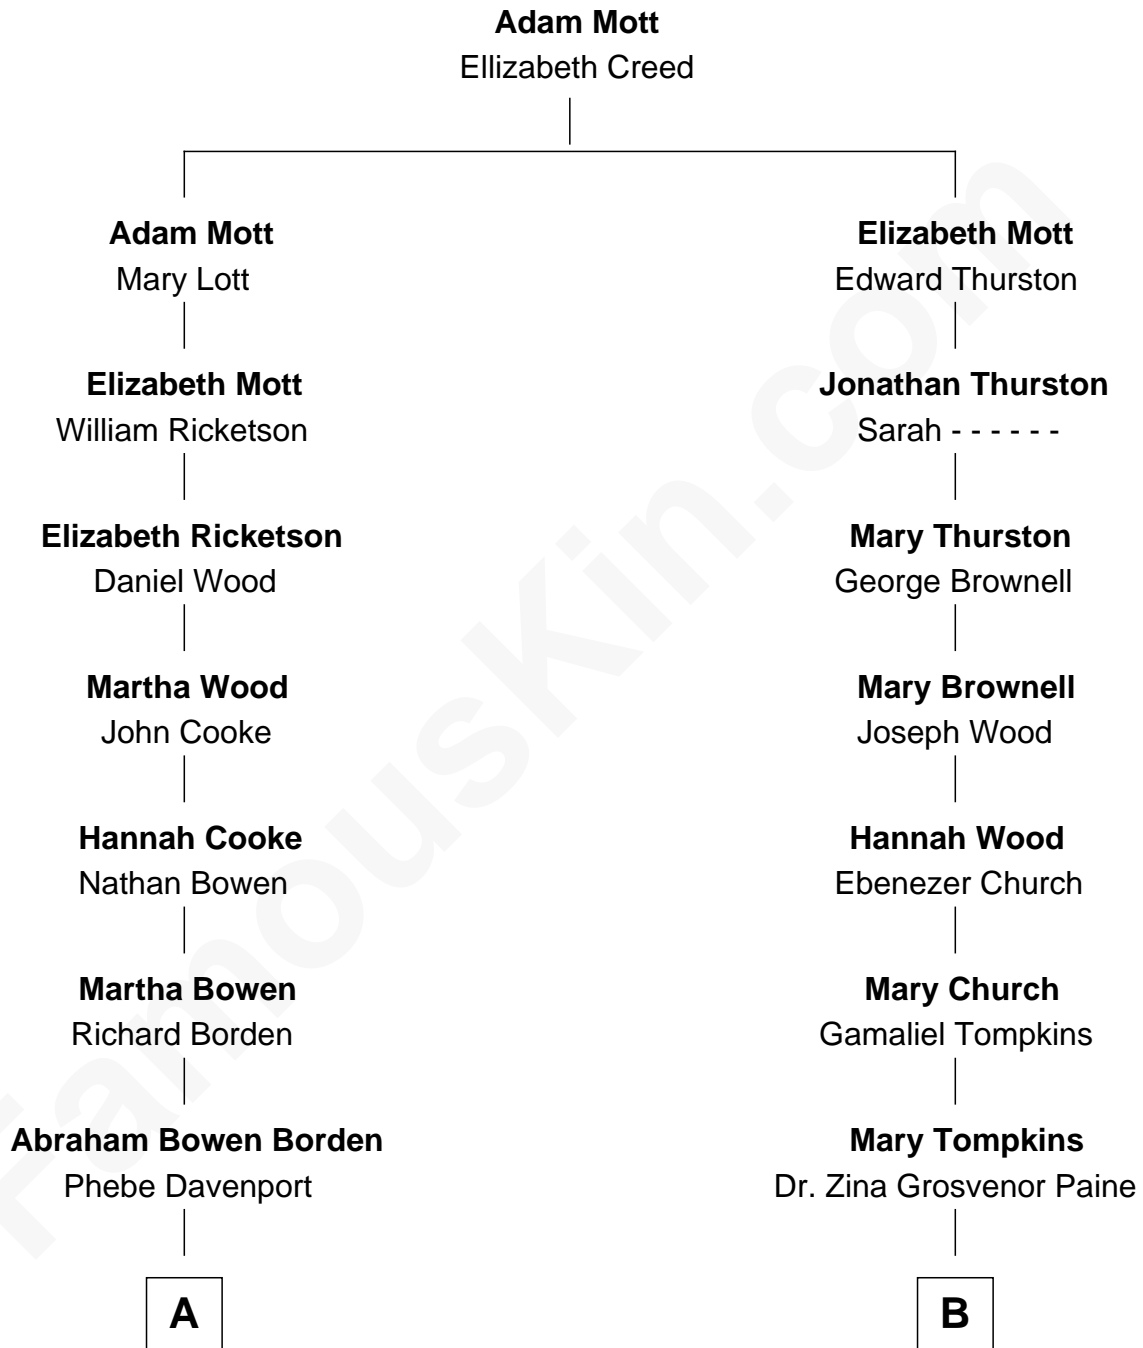

FamousKin.com Relationship Chart of

Lizzie Borden

Accused Murderess

8th cousin 1 time removed of

Charles M. Dale

66th Governor of New Hampshire

A

Andrew Jackson Borden

Sarah Anthony Morse

Lizzie Borden

Accused Murderess

B

Nathaniel Tompkins Paine

Martha Mariah Milby

Maud Paine

Fred Vernon Dale

Charles M. Dale

66th Governor of New Hampshire

FamousKin.com