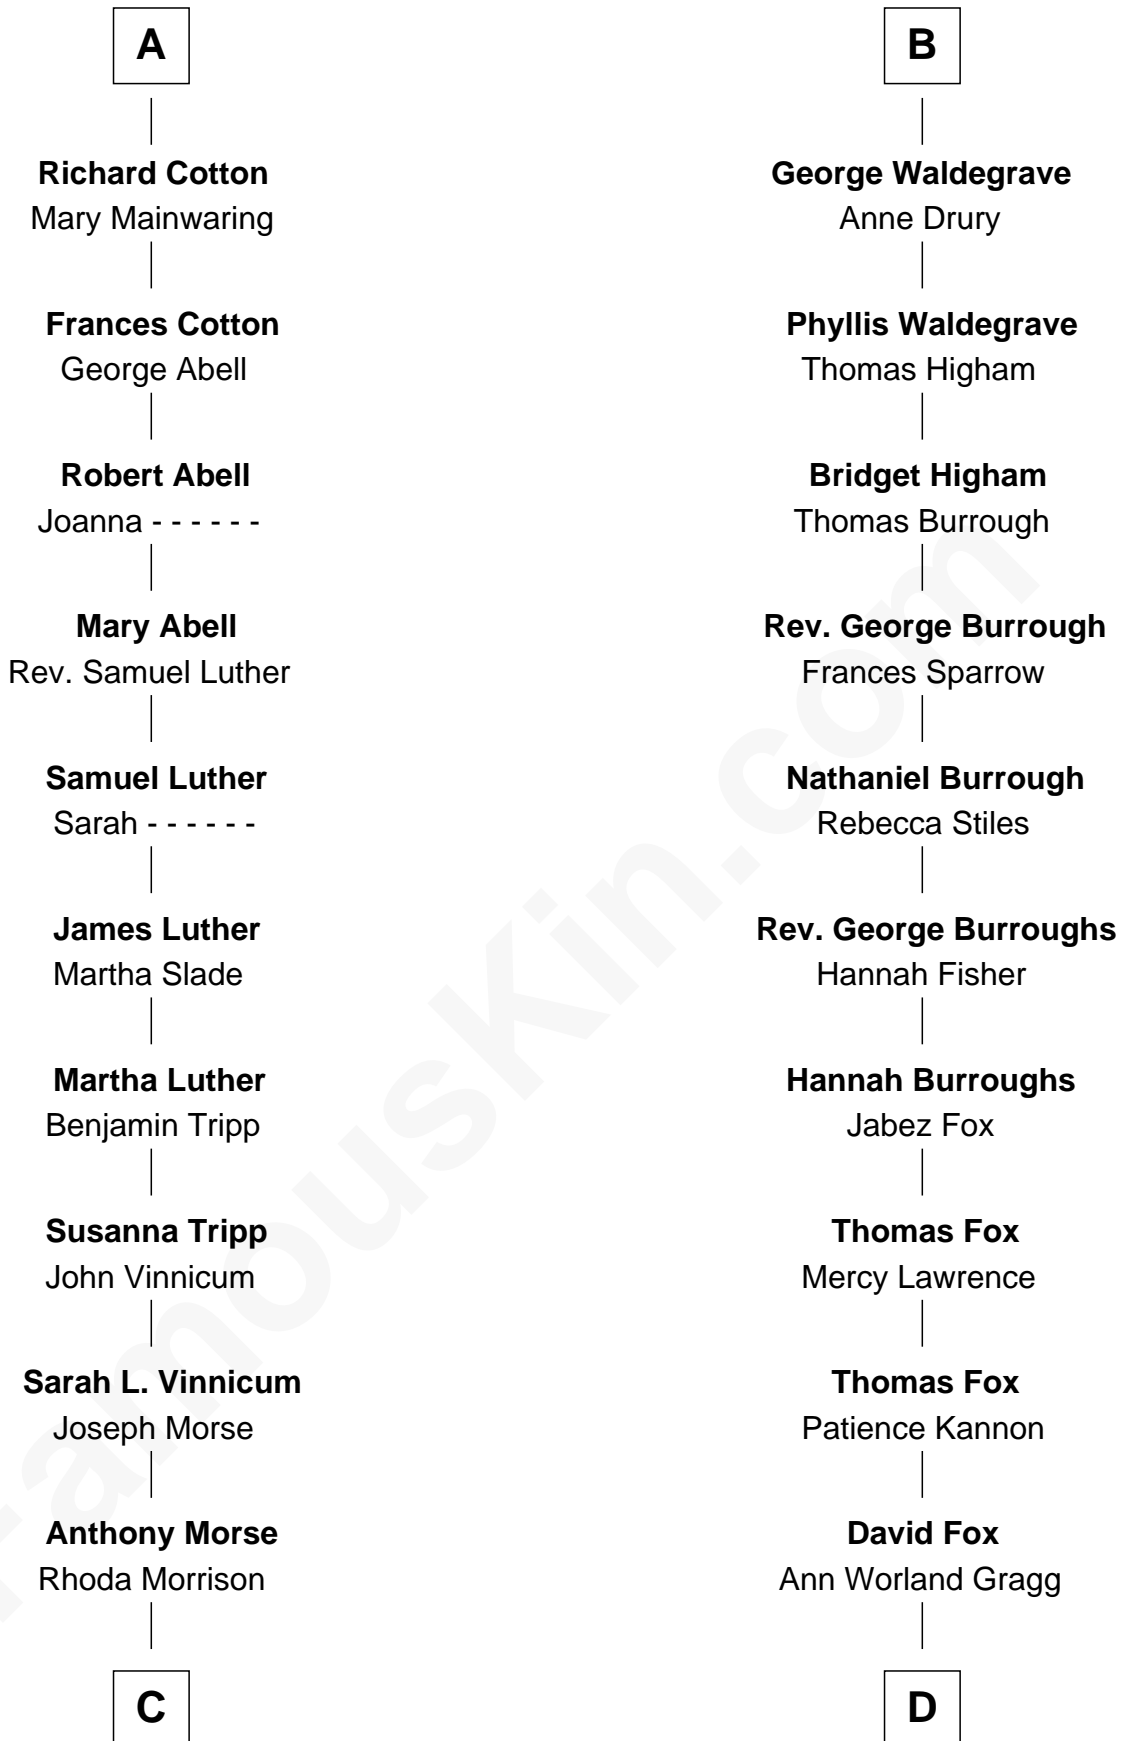

# FamousKin.com Relationship Chart of

**Lizzie Borden**

*Accused Murderess*

18th cousin 3 times removed of

**Bob Moore**

*Co-Founder, Bob's Red Mill*

**Eudo la Zouche**  
Milicent de Cantilupe

**Eve la Zouche**  
Sir Maurice de Berkeley

**Thomas de Berkeley**  
Katherine de Clyvedon

**Sir John Berkeley**  
Elizabeth Betteshorne

**Elizabeth Berkeley**  
Sir John Sutton

**Jane Sutton**  
Thomas Mainwaring

**Cecily Mainwaring**  
John Cotton

**Sir George Cotton**  
Mary Onley

**A**

**Sir William la Zouche**  
Maud Lovel

**Milicent la Zouche**  
Sir William Deincourt

**Margaret Deincourt**  
Sir Robert de Tibetot

**Elizabeth de Tibetot**  
Sir Philip le Despencer

**Margery Despencer**  
Sir Roger Wentworth

**Henry Wentworth**  
Elizabeth Howard

**Margery Wentworth**  
Sir William Waldegrave

**B**

**C**

**Sarah Anthony Morse**  
Andrew Jackson Borden

**Lizzie Borden**  
*Accused Murderess*