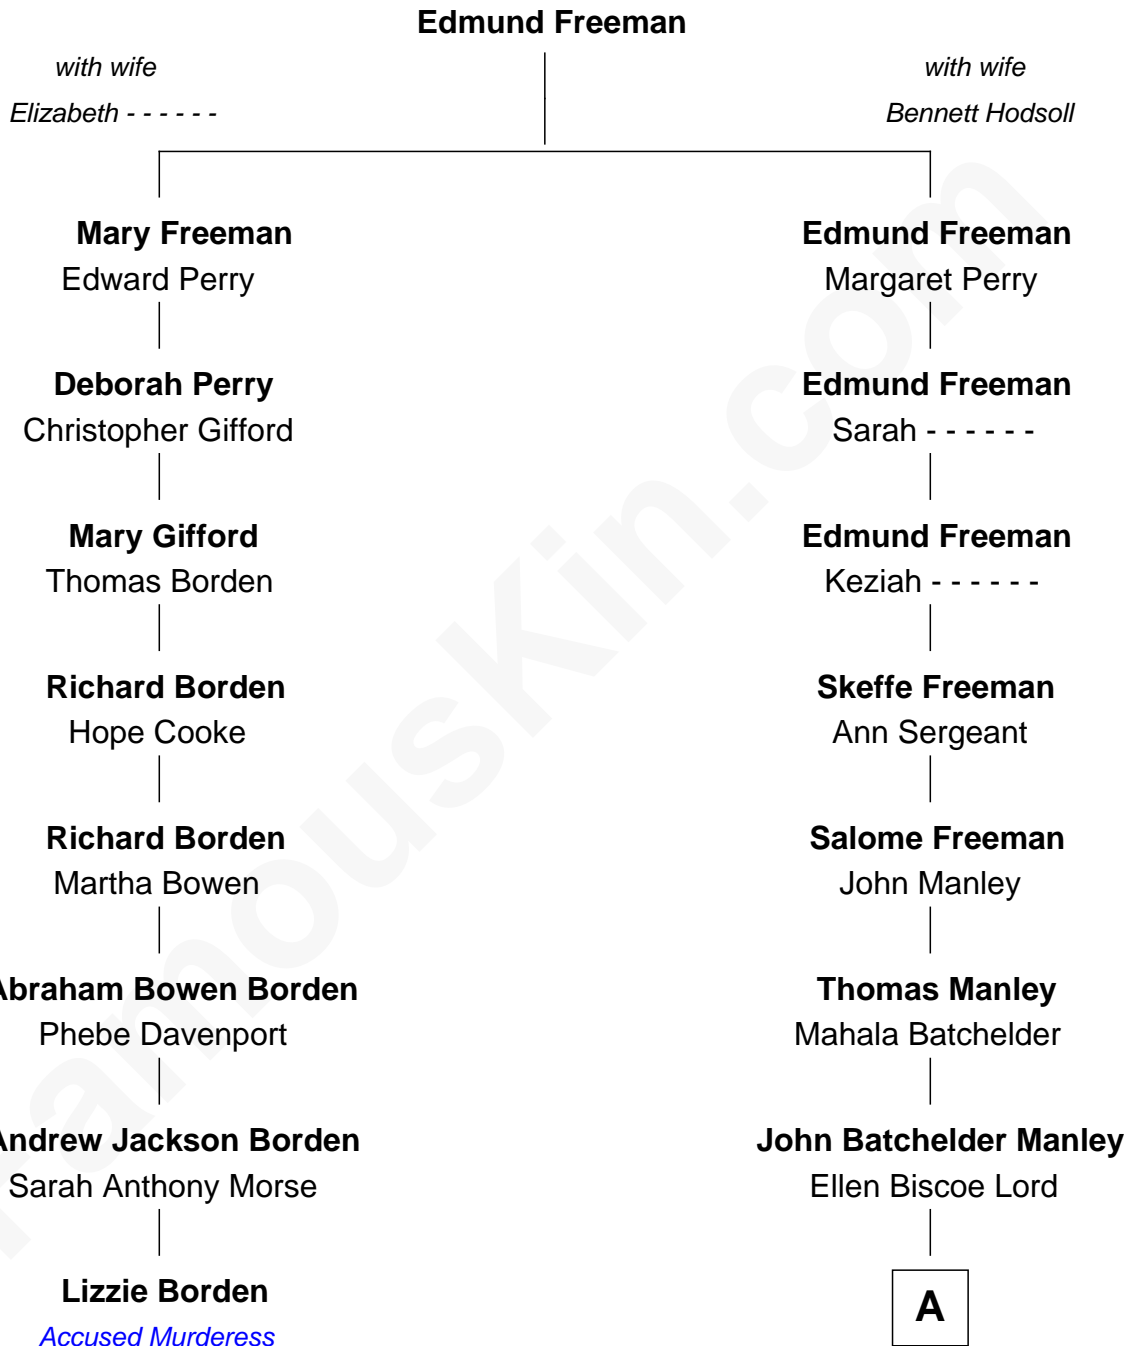

# FamousKin.com Relationship Chart of

**Lizzie Borden**

*Accused Murderess*

7th cousin 3 times removed of

**Zach Snyder**

*Filmmaker*

**A**

John Batchelder Manley

Jennie Minerva Danforth

Helen Danforth Manley

Dr. Edgar Earl Reeves

Marsha Manley Reeves

Charles Edward Snyder

Zach Snyder

*Filmmaker*