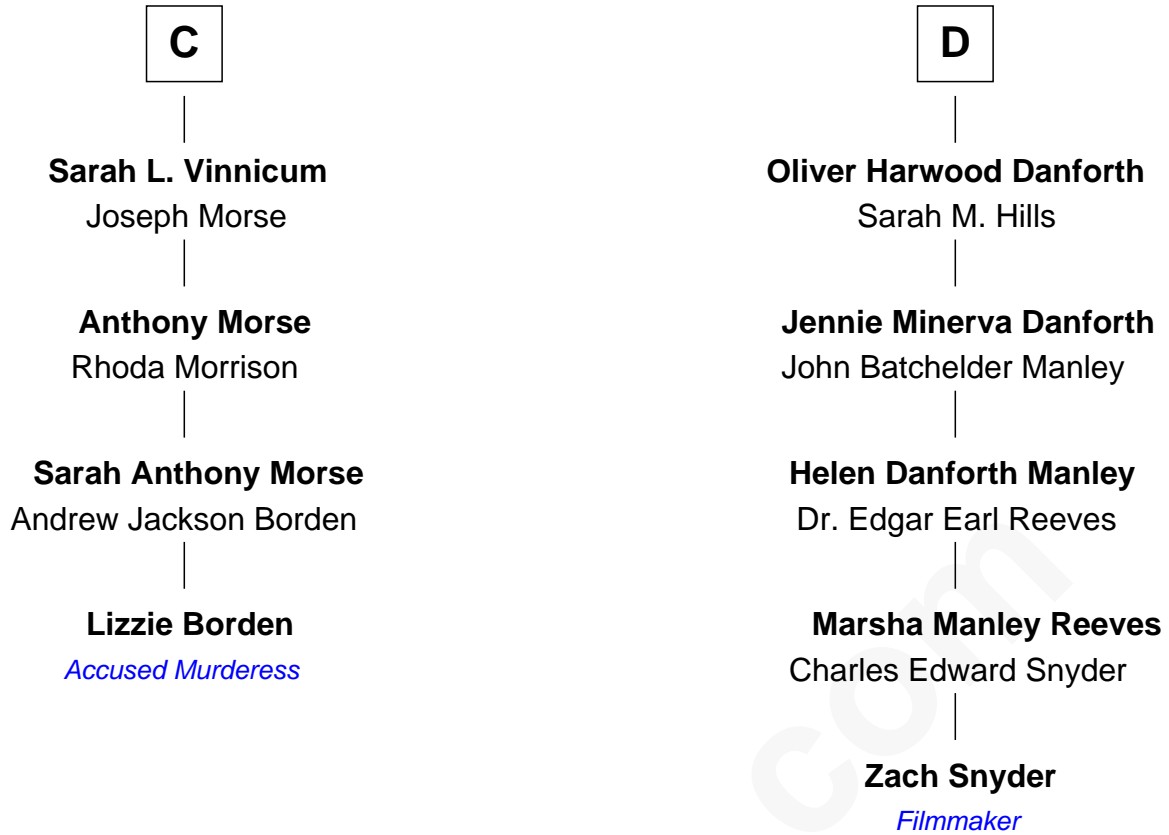

# FamousKin.com Relationship Chart of

**Lizzie Borden**

*Accused Murderess*

20th cousin 1 time removed of

**Zach Snyder**

*Filmmaker*

**Ralph de Stafford**  
Margaret de Audley

**Elizabeth de Stafford**

John de Ferrers

**Robert de Ferrers**

Margaret Despencer

**Sir Edmund Ferrers**

Ellen Roche

**Sir William Ferrers**

Elizabeth Belknap

**Anne Ferrers**

**Katherine de Stafford**

Michael de la Pole

**Isabel de la Pole**

Thomas Morley

**Anne Morley**

Sir John Hastings

**Sir Hugh Hastings**

Anne Gascoigne

**Muriel Hastings**

Sir Ralph Eure

**Sir William Eure**

Elizabeth Willoughby

**B**

Zach Snyder photo by [Gage Skidmore](#) (CC BY-SA 2.0)