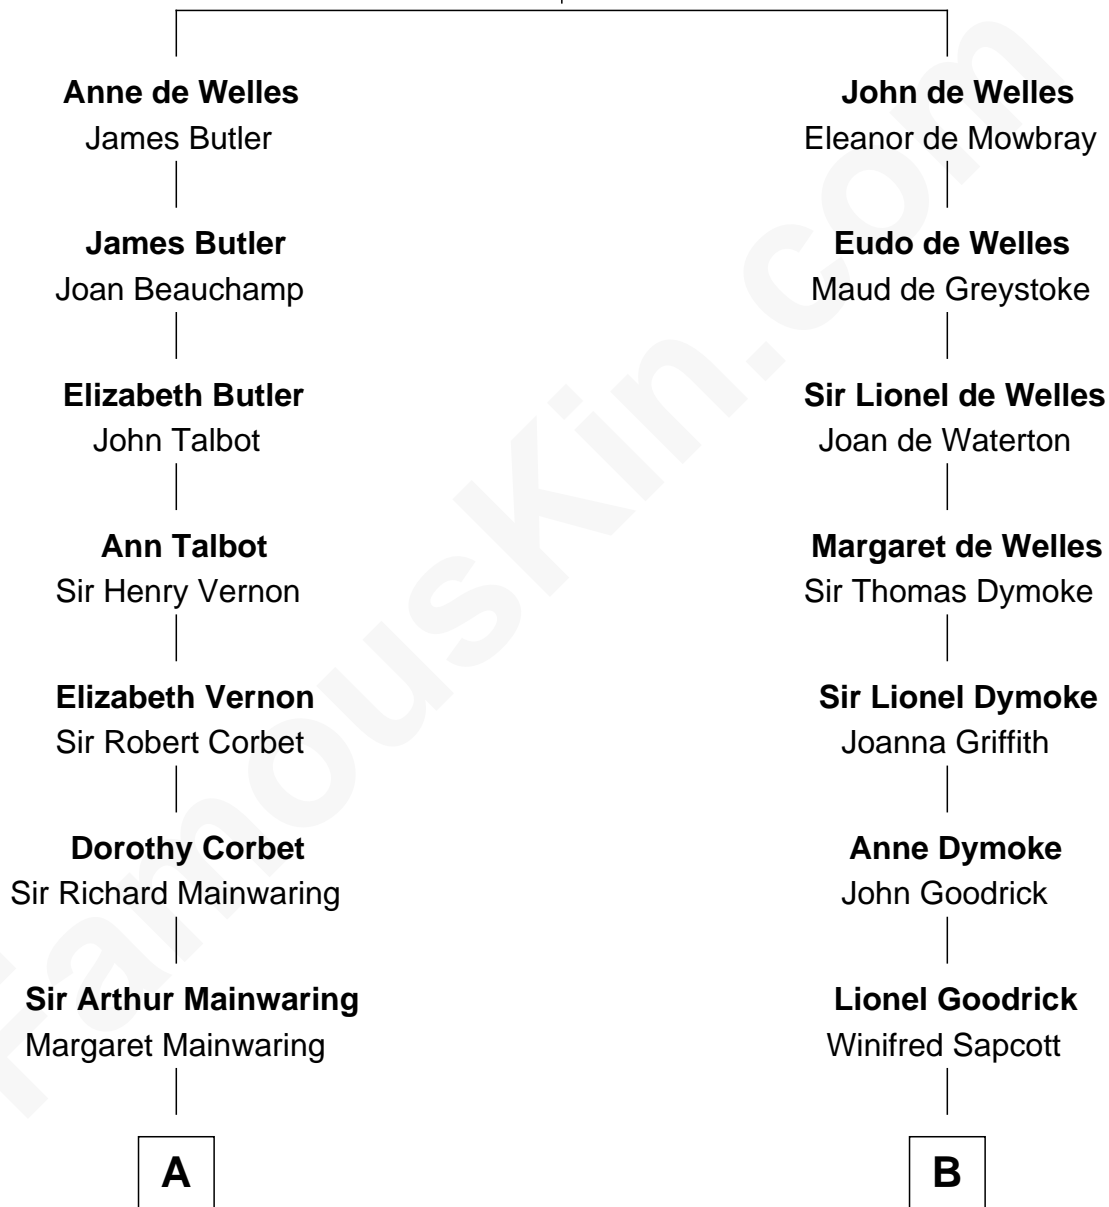

FamousKin.com Relationship Chart of

Lizzie Borden

Accused Murderess

17th cousin 1 time removed of

Robert Frost

Poet and Playwright

John de Welles

Maud de Roos

C

—
Sarah Anthony Morse
Andrew Jackson Borden

—
Lizzie Borden
Accused Murderess

FamousKin.com