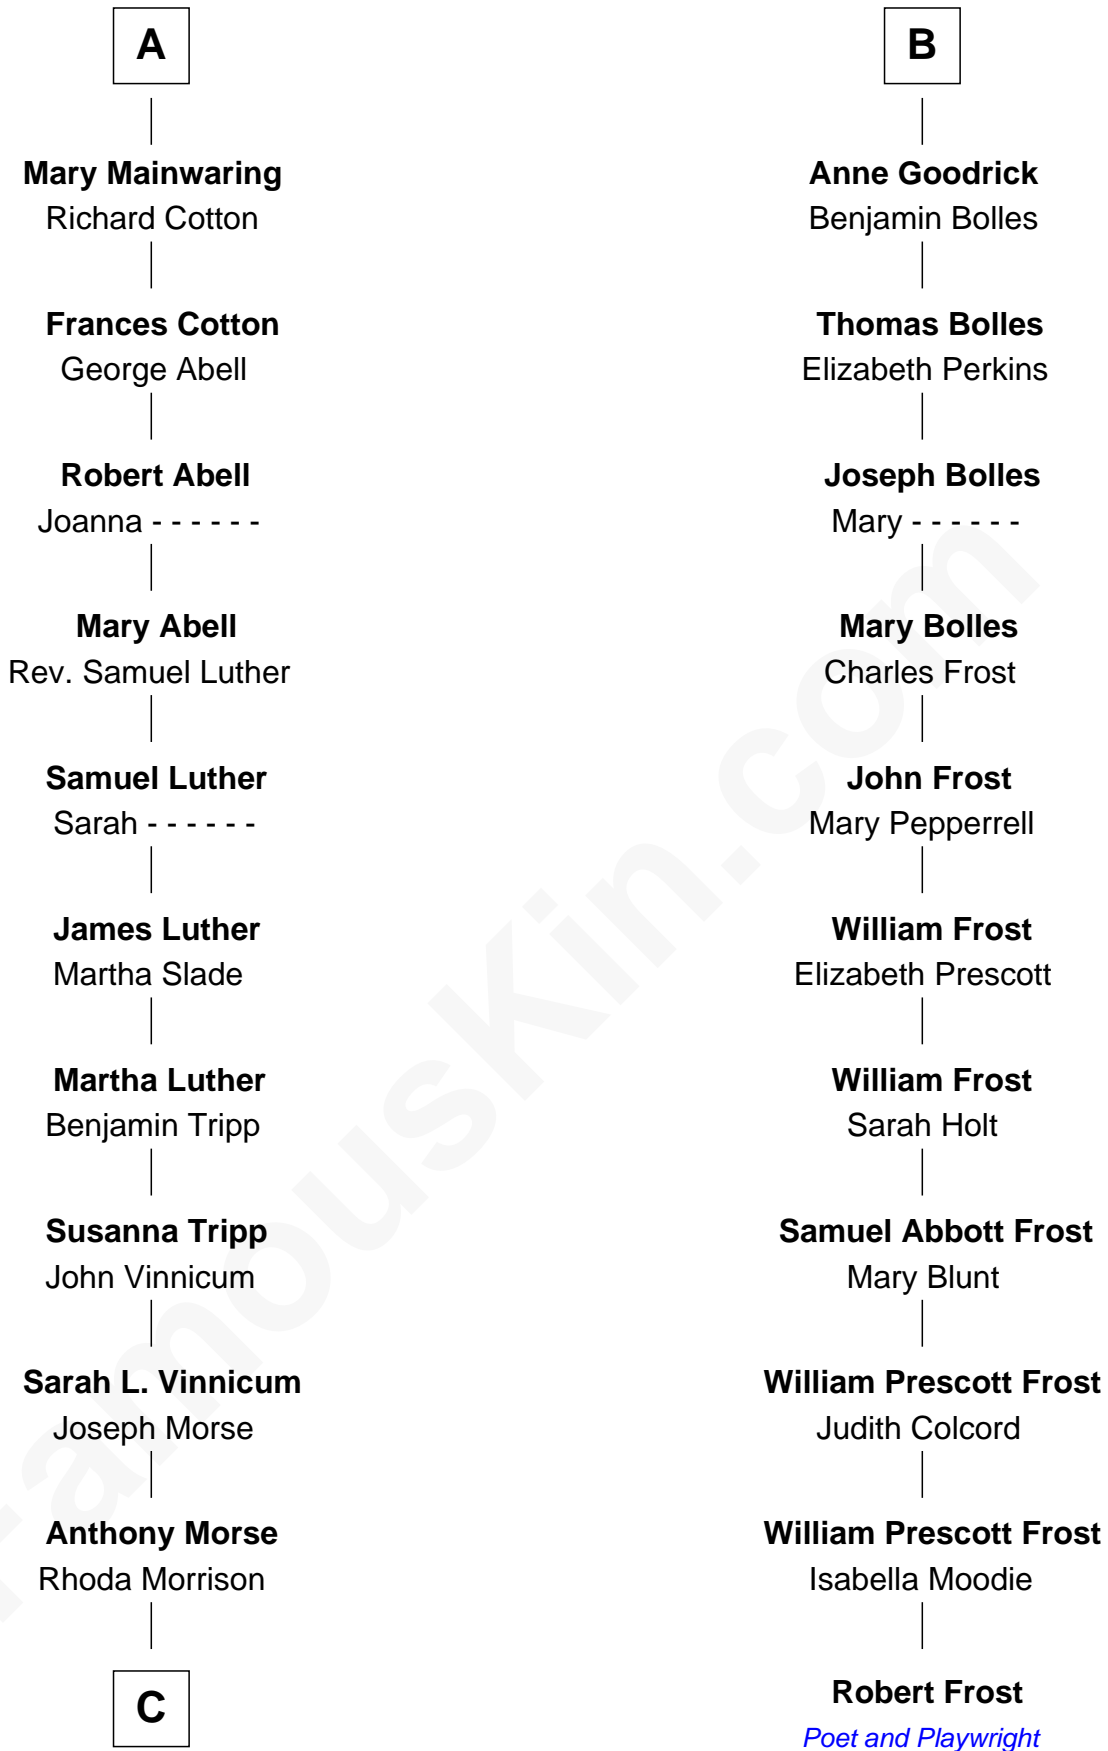

FamousKin.com Relationship Chart of

Lizzie Borden

Accused Murderess

17th cousin 1 time removed of

Robert Frost

Poet and Playwright

John de Welles

Maud de Roos

C

—
Sarah Anthony Morse
Andrew Jackson Borden

—
Lizzie Borden
Accused Murderess

FamousKin.com