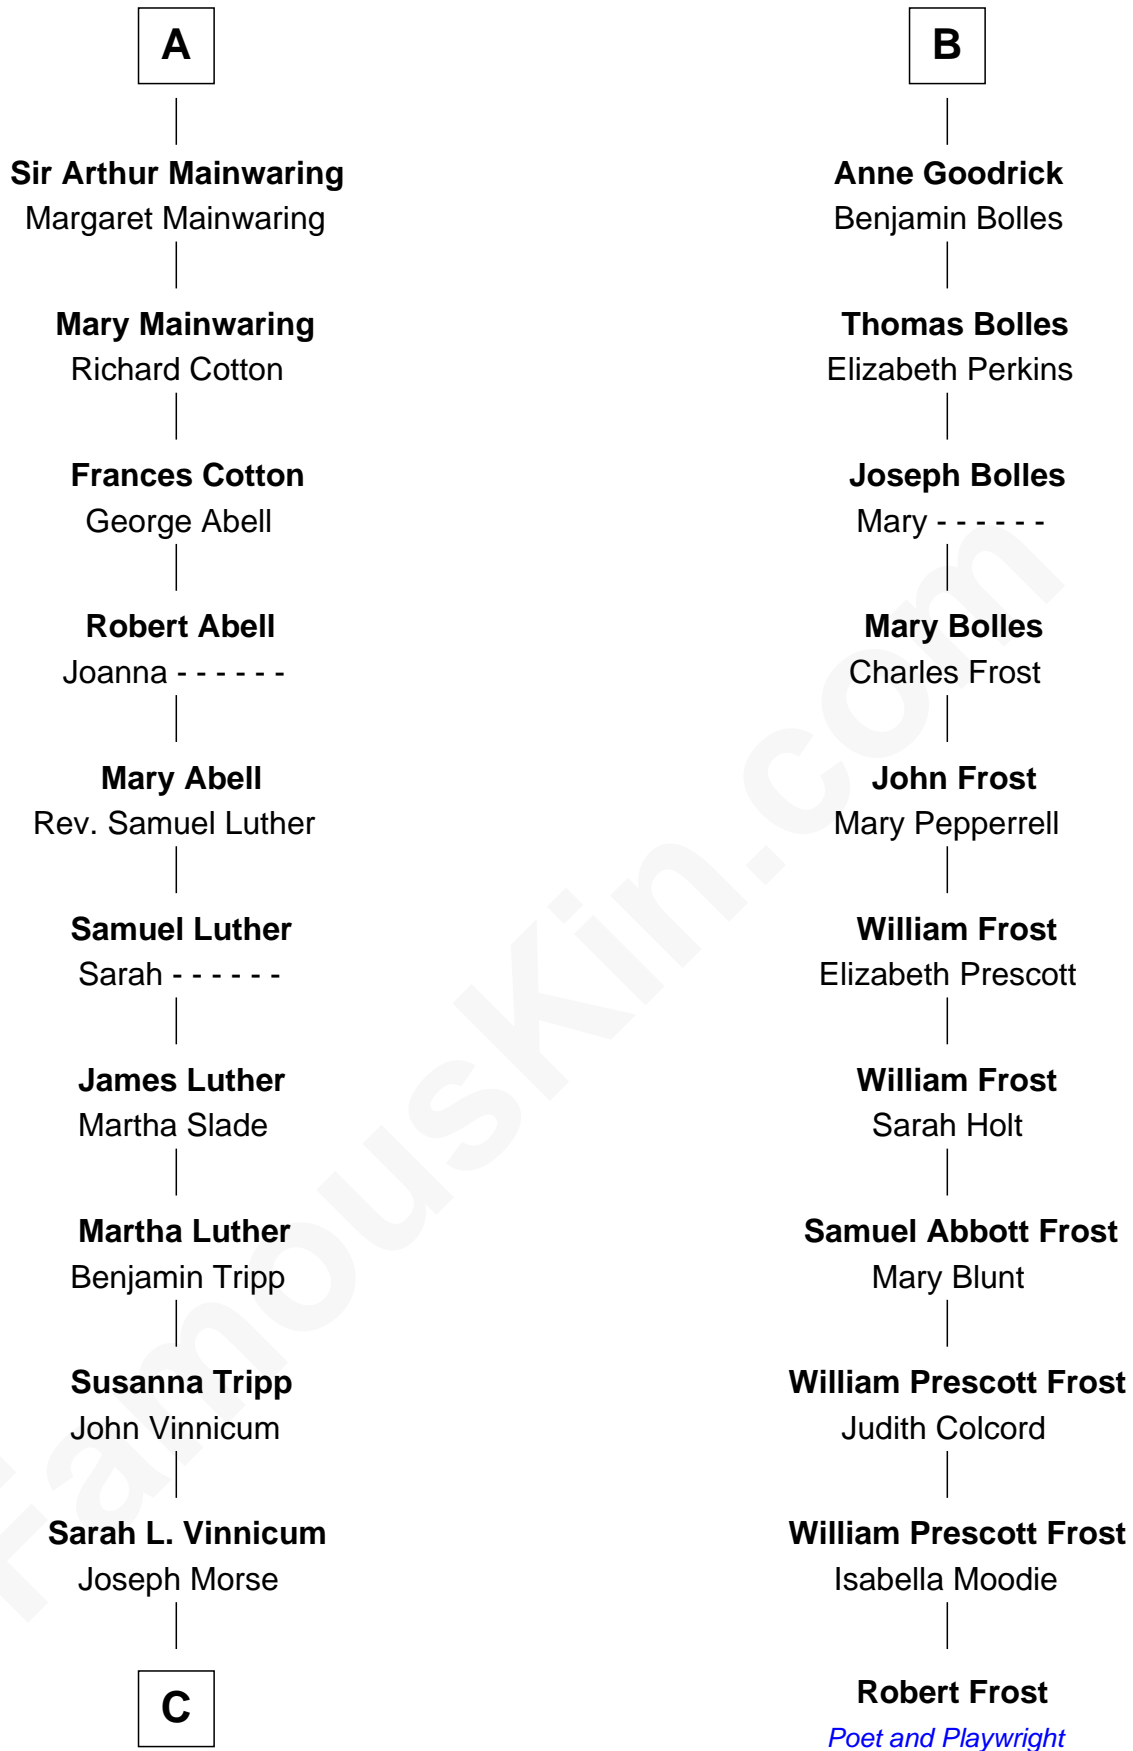

FamousKin.com Relationship Chart of

Lizzie Borden

Accused Murderess

17th cousin 2 times removed of

Robert Frost

Poet and Playwright

John de Mowbray
Elizabeth de Segrave

C

—
Anthony Morse

Rhoda Morrison

—
Sarah Anthony Morse

Andrew Jackson Borden

—
Lizzie Borden

Accused Murderess

FamousKin.com