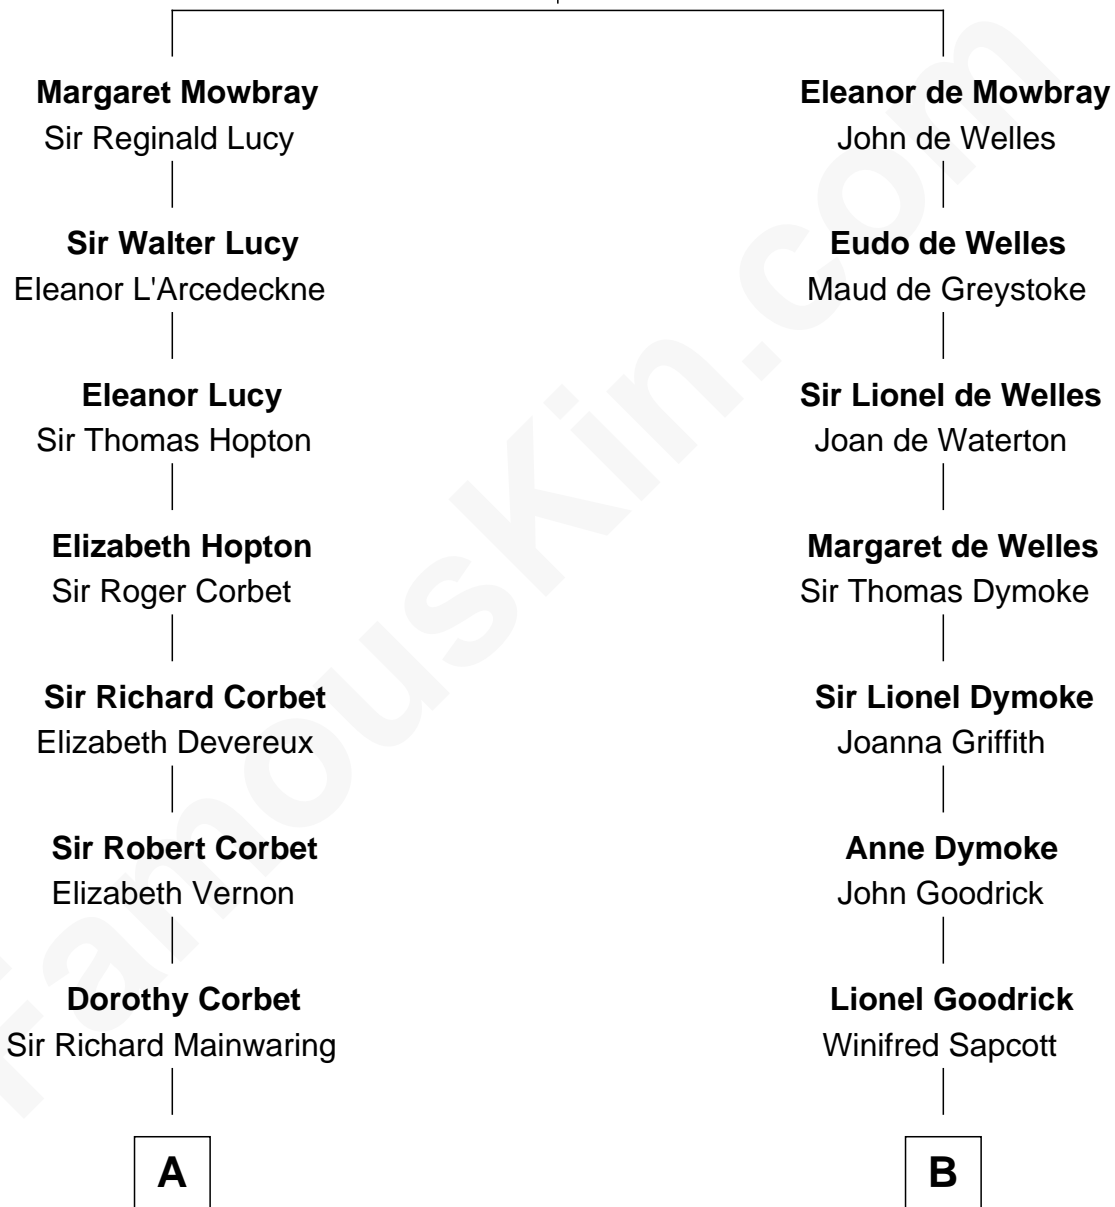

FamousKin.com Relationship Chart of

Lizzie Borden

Accused Murderess

17th cousin 2 times removed of

Robert Frost

Poet and Playwright

John de Mowbray
Elizabeth de Segrave

C

—
Anthony Morse

Rhoda Morrison

—
Sarah Anthony Morse

Andrew Jackson Borden

—
Lizzie Borden

Accused Murderess

FamousKin.com