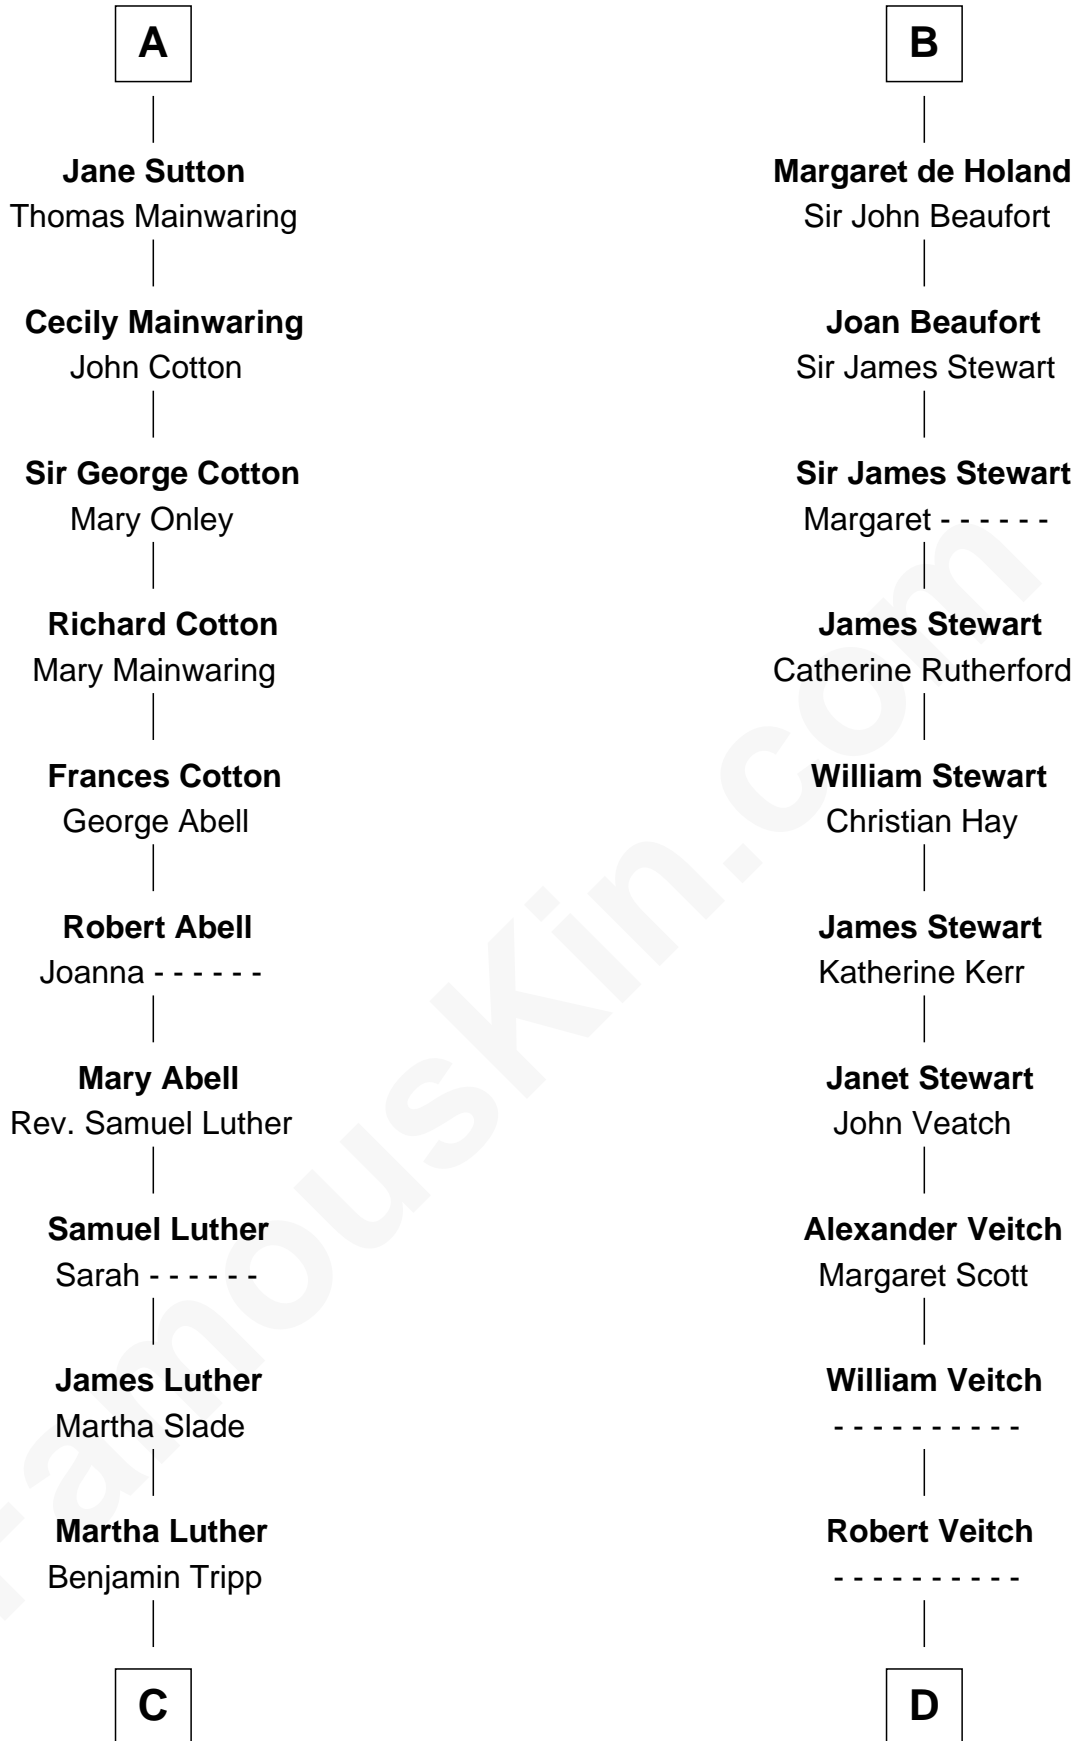

FamousKin.com Relationship Chart of

Lizzie Borden

Accused Murderess

21st cousin of

Noel Coward

Playwright, Actor, and Songwriter

Sir William Marshal

Isabel de Clare

C

Susanna Tripp

John Vinnicum

Sarah L. Vinnicum

Joseph Morse

Anthony Morse

Rhoda Morrison

Sarah Anthony Morse

Andrew Jackson Borden

Lizzie Borden

Accused Murderess

D

John Veitch

Barbara Ainslie

Henry Veitch

Margaret Harrison

Henry Gordon Veitch

Mary Kathleen Synch

Violet Agnes Veitch

Arthur Sabin Coward

Noel Coward

Playwright, Actor, and Songwriter