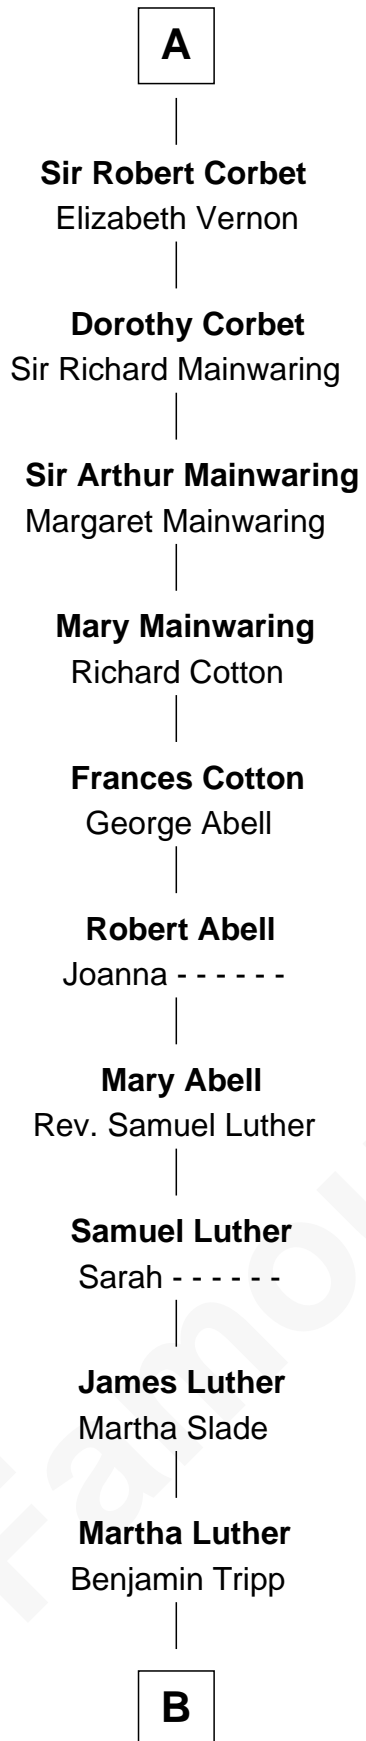

FamousKin.com Relationship Chart of

Lizzie Borden

Accused Murderess

7th cousin 14 times removed of

Catherine Howard

5th Wife of King Henry VIII

Sir Thebaud de Verdun

*with wife
Maud Mortimer*

*with wife
Elizabeth de Clare*

Margery de Verdun

Sir John Crophull

Thomas Crophull

Sybil Delabere

Agnes Crophull

Sir Walter Devereux

Sir Walter Devereux

Elizabeth Ferrers

Sir William Culpeper

Sir Richard Culpeper

Isabel Worsley

Joyce Culpeper

Sir Edmund Howard

Catherine Howard

5th Wife of King Henry VIII

B

—
Susanna Tripp

John Vinnicum

—
Sarah L. Vinnicum

Joseph Morse

—
Anthony Morse

Rhoda Morrison

—
Sarah Anthony Morse