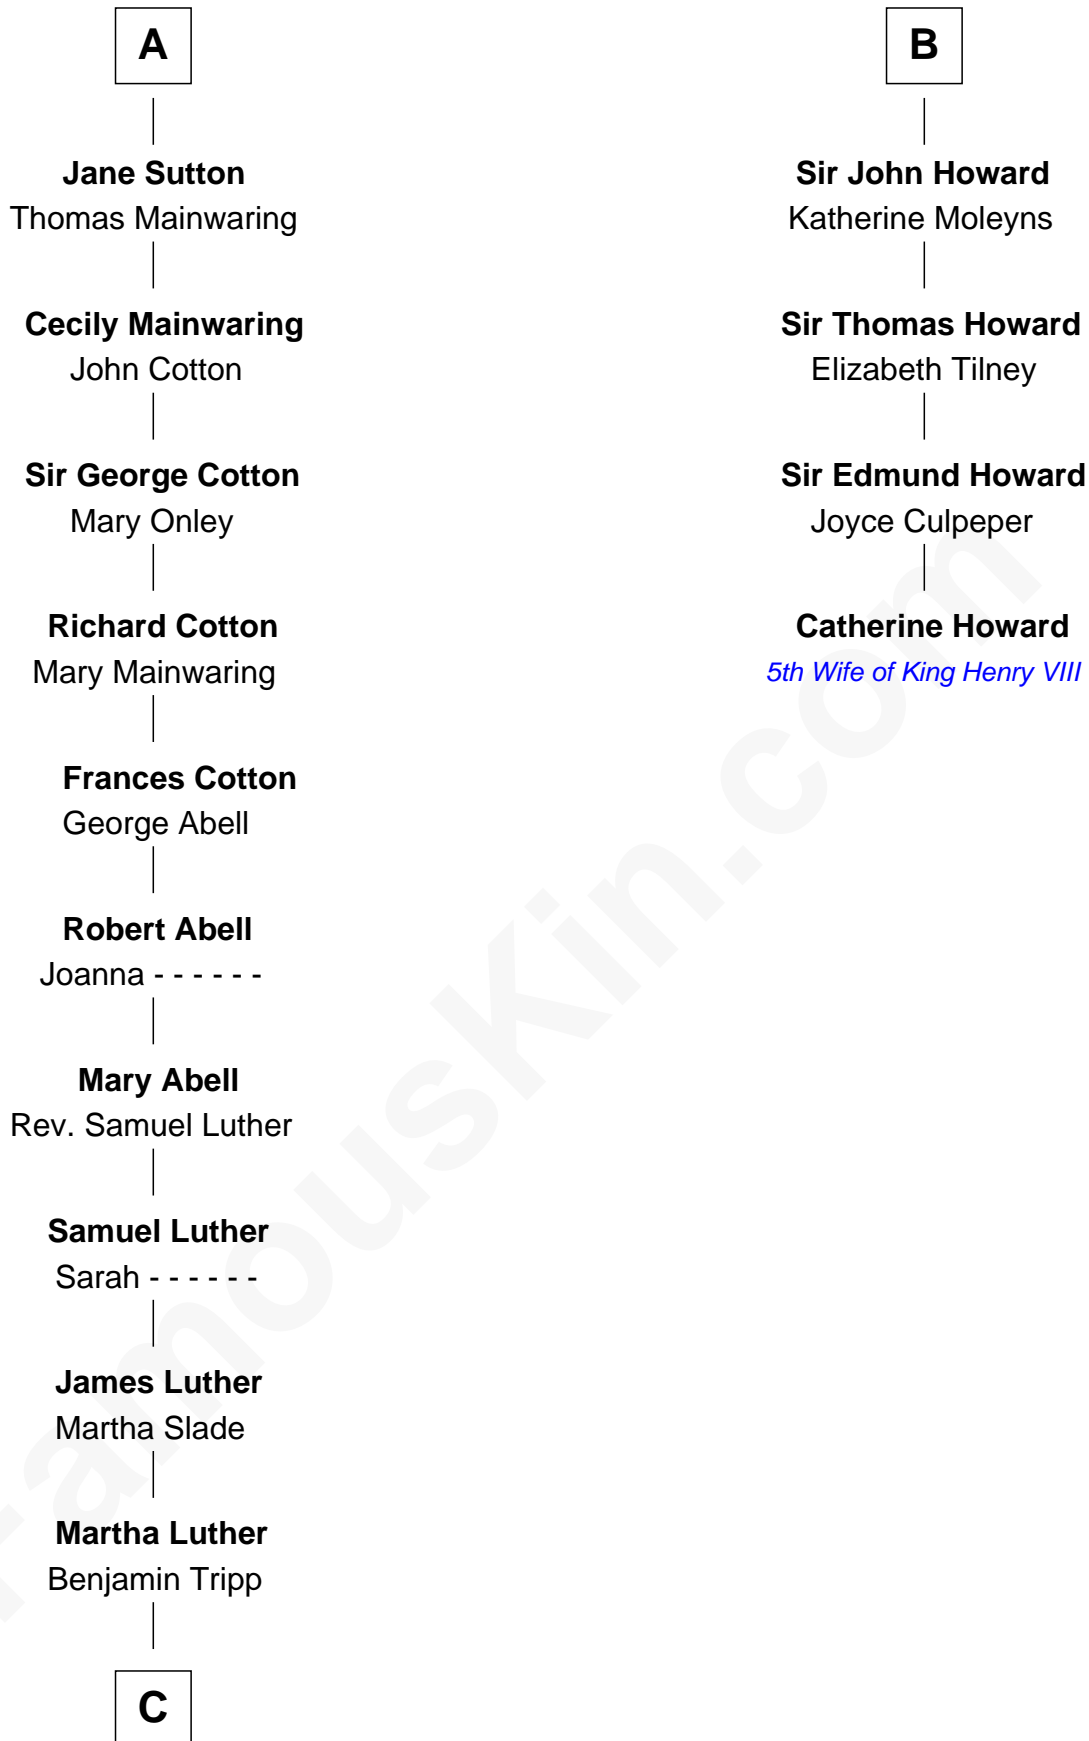

# FamousKin.com Relationship Chart of

**Lizzie Borden**

*Accused Murderess*

10th cousin 11 times removed of

**Catherine Howard**

*5th Wife of King Henry VIII*

**C**

—  
**Susanna Tripp**

*Accused Murderess*

FamousKin.com