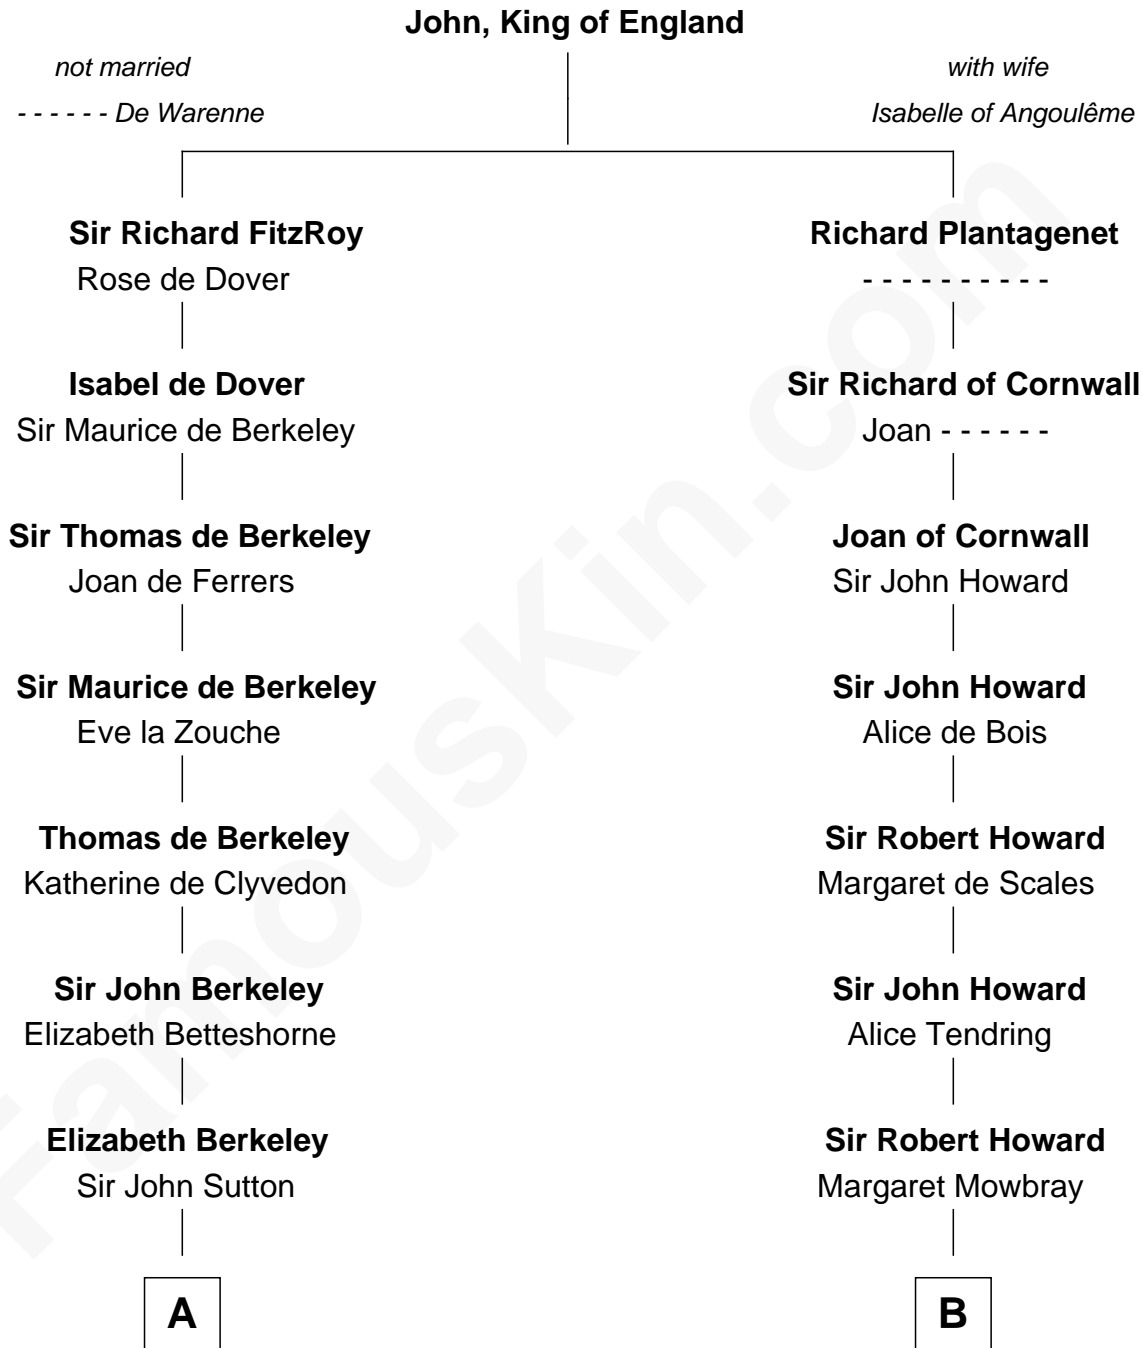

# FamousKin.com Relationship Chart of

**Lizzie Borden**

*Accused Murderess*

10th cousin 11 times removed of

**Catherine Howard**

*5th Wife of King Henry VIII*

**C**

—  
**Susanna Tripp**

John Vinnicum

—  
**Sarah L. Vinnicum**

Joseph Morse

—  
**Anthony Morse**

Rhoda Morrison

—  
**Sarah Anthony Morse**

Andrew Jackson Borden

—  
**Lizzie Borden**

*Accused Murderess*

FamousKin.com