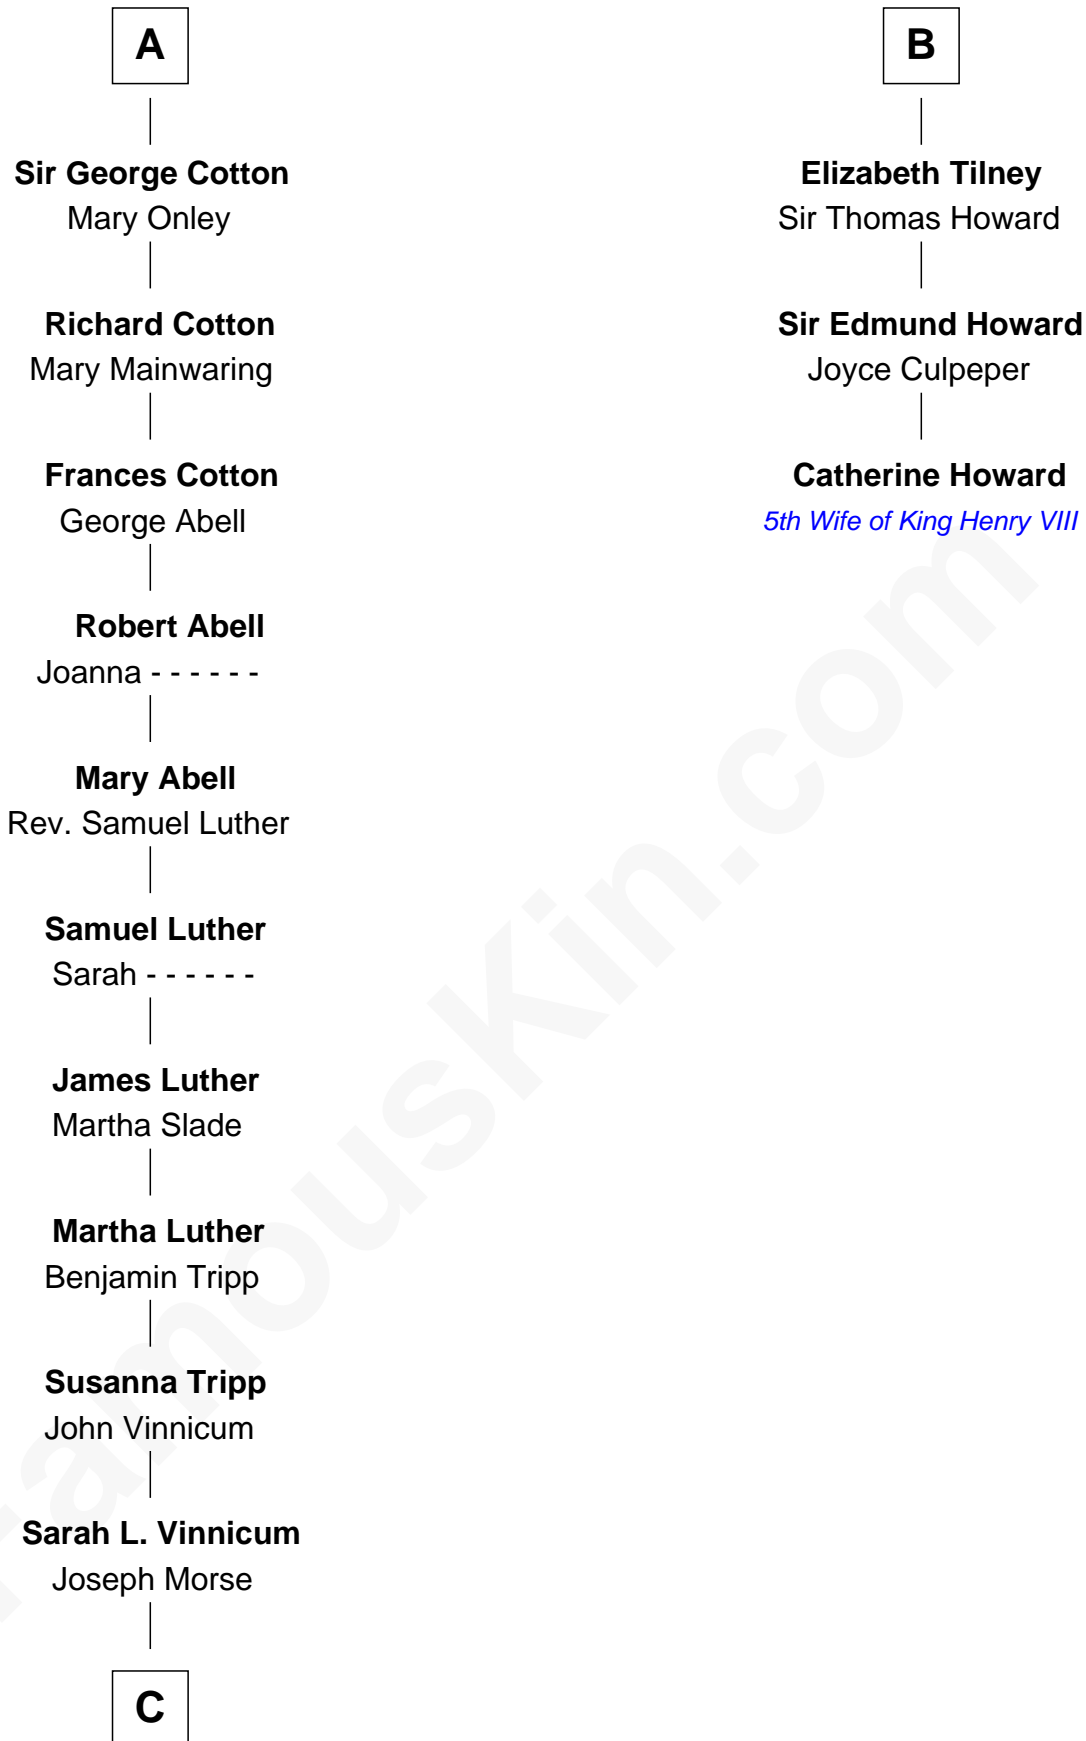

FamousKin.com Relationship Chart of

Lizzie Borden

Accused Murderess

9th cousin 10 times removed of

Catherine Howard

5th Wife of King Henry VIII

Sir William de Cantilupe

Eve de Braiose

C

—
Anthony Morse

Rhoda Morrison

—
Sarah Anthony Morse

Andrew Jackson Borden

—
Lizzie Borden

Accused Murderess

FamousKin.com