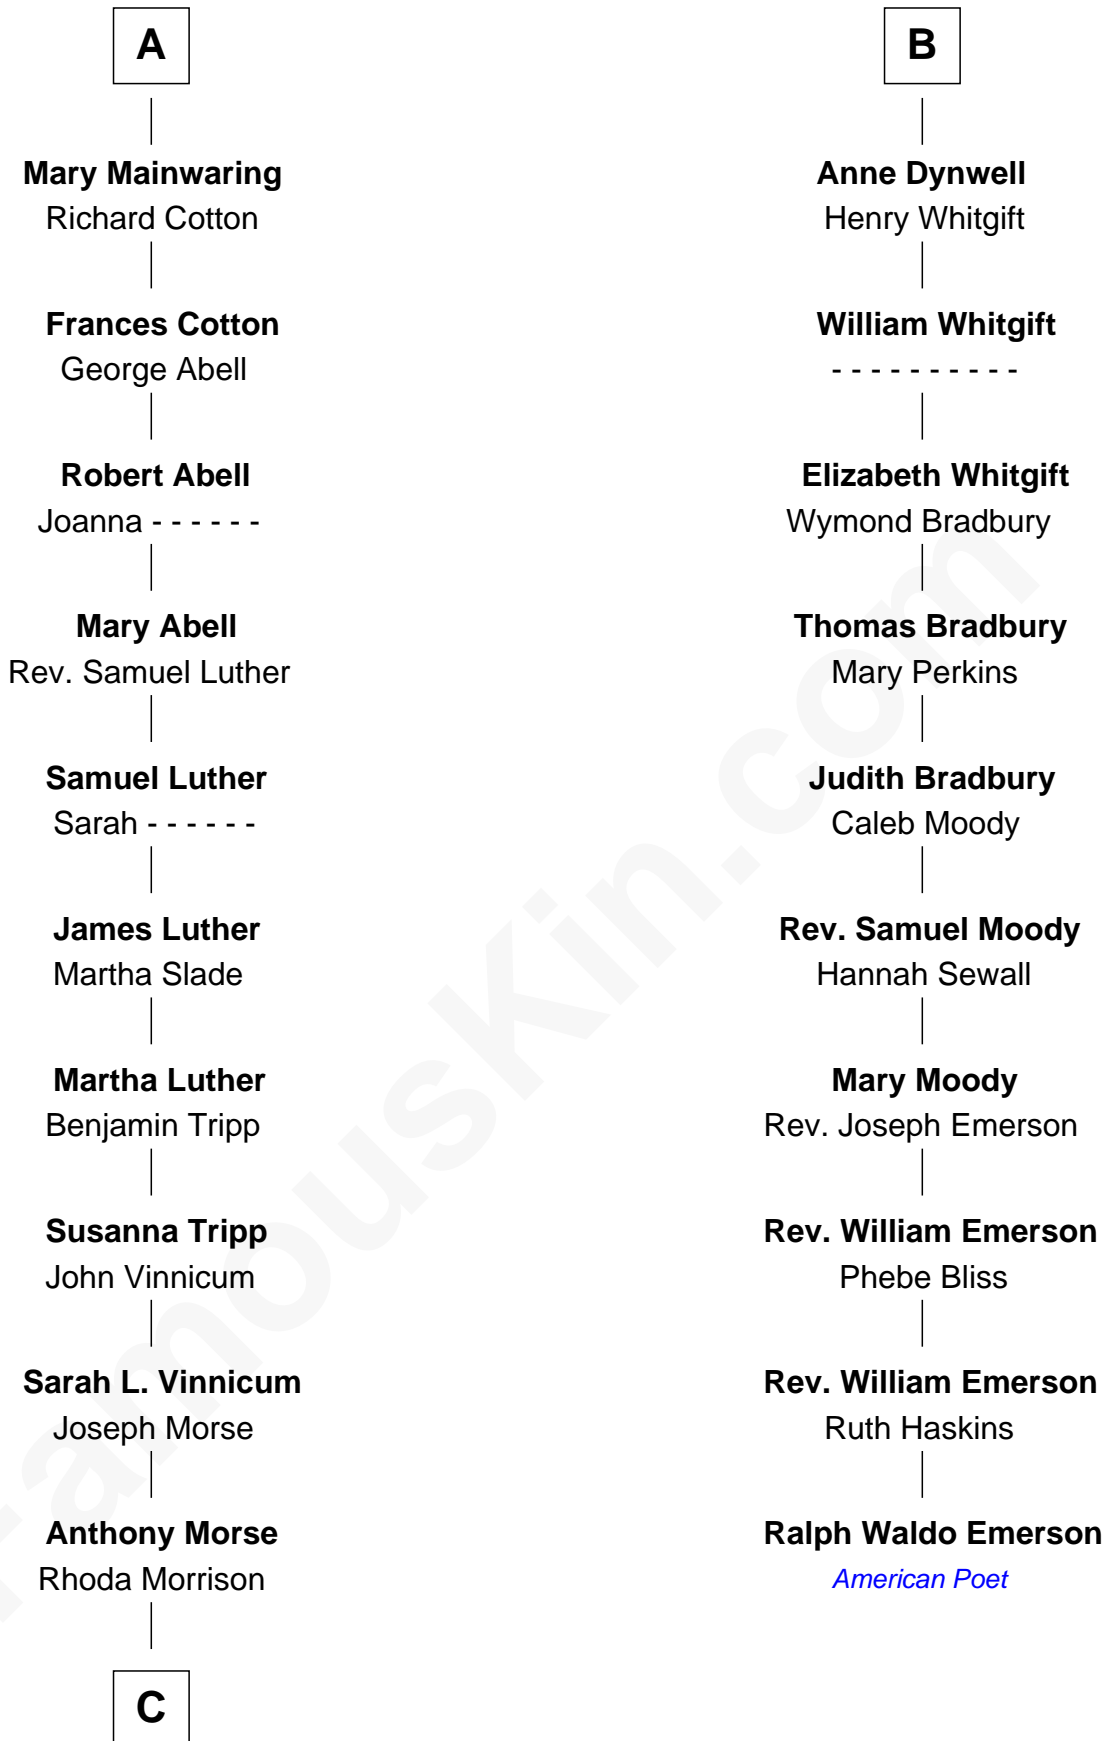

FamousKin.com Relationship Chart of

Lizzie Borden

Accused Murderess

16th cousin 2 times removed of

Ralph Waldo Emerson

American Poet

Sir Thomas de Beauchamp

Katherine de Mortimer

Sir William Beauchamp

Joan Fitzalan

Joan Beauchamp

James Butler

Elizabeth Butler

John Talbot

Ann Talbot

Sir Henry Vernon

Sir Thomas Dymoke

Jane Dymoke

John Fulnetby

Katherine Fulnetby

William Dynwell

B

C

—
Sarah Anthony Morse
Andrew Jackson Borden

—
Lizzie Borden
Accused Murderess

FamousKin.com