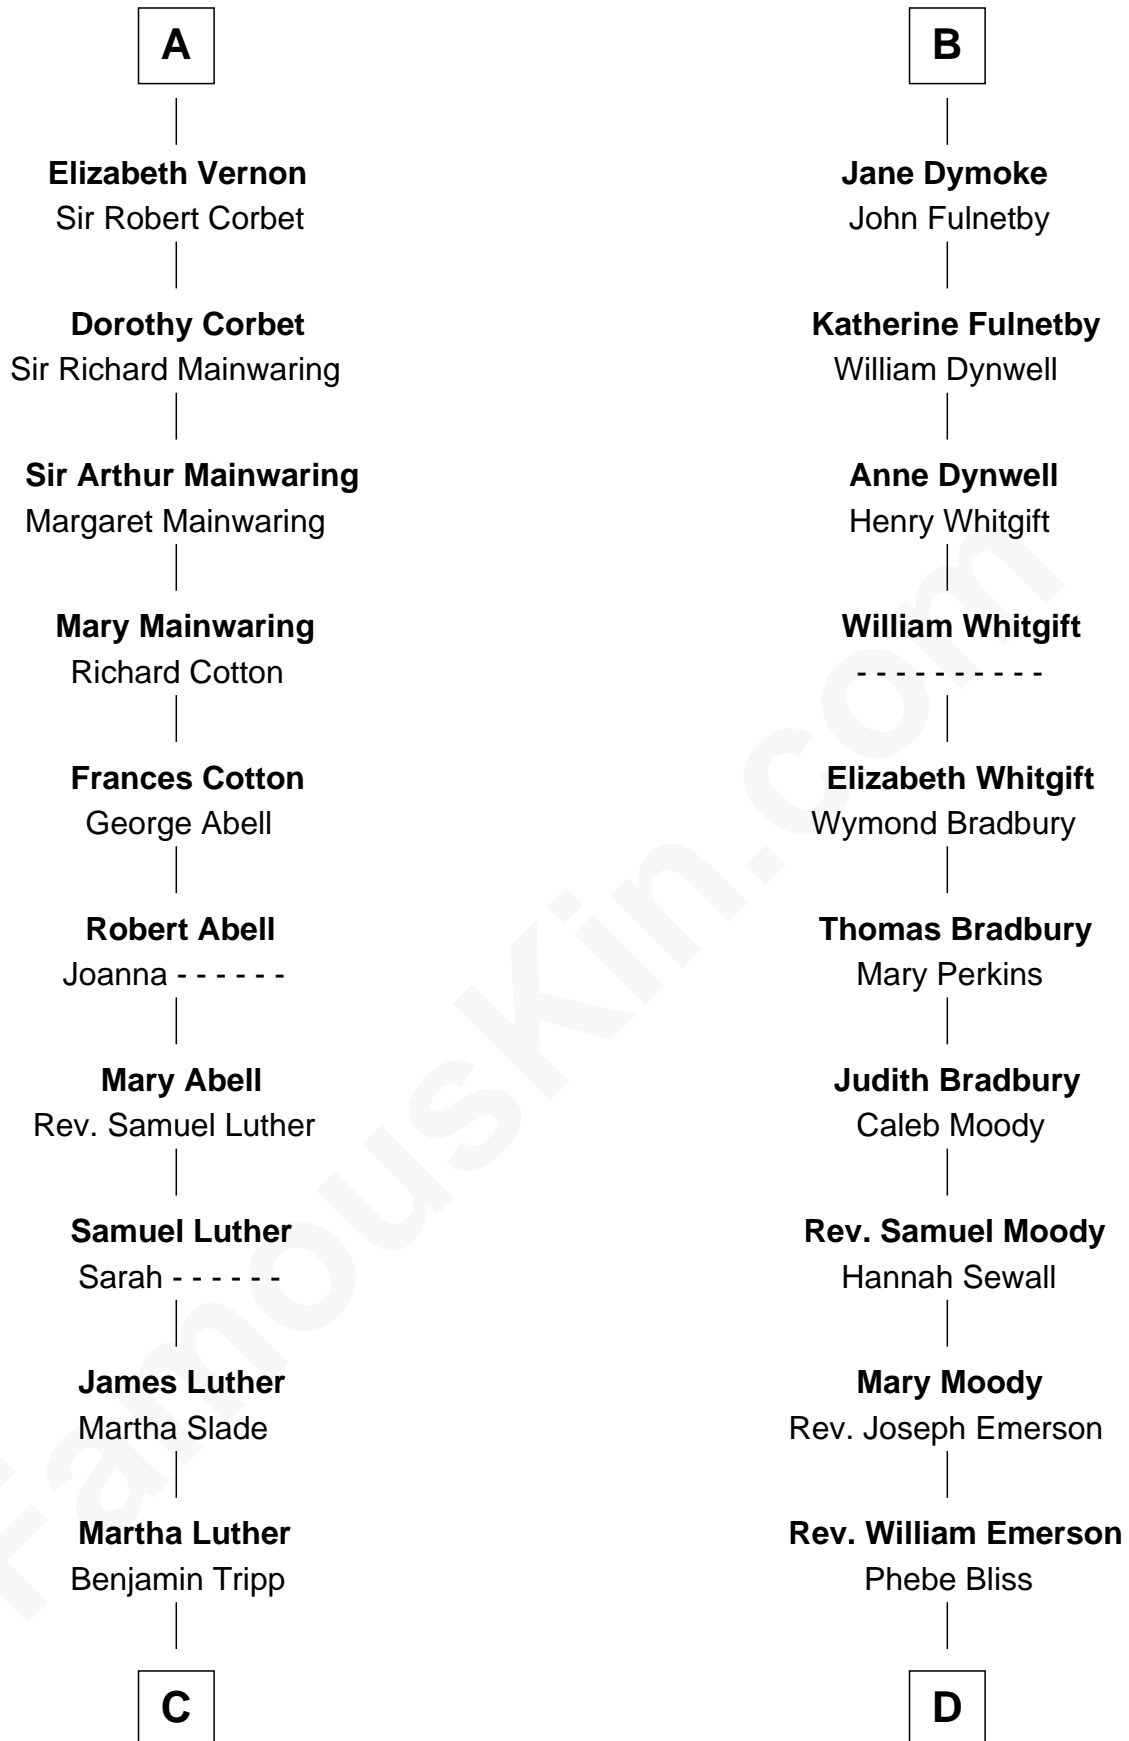

# FamousKin.com Relationship Chart of

**Lizzie Borden**

*Accused Murderess*

18th cousin 3 times removed of

**Ralph Waldo Emerson**

*American Poet*

**Edmund Plantagenet**

Blanche of Artois

FamousKin.com