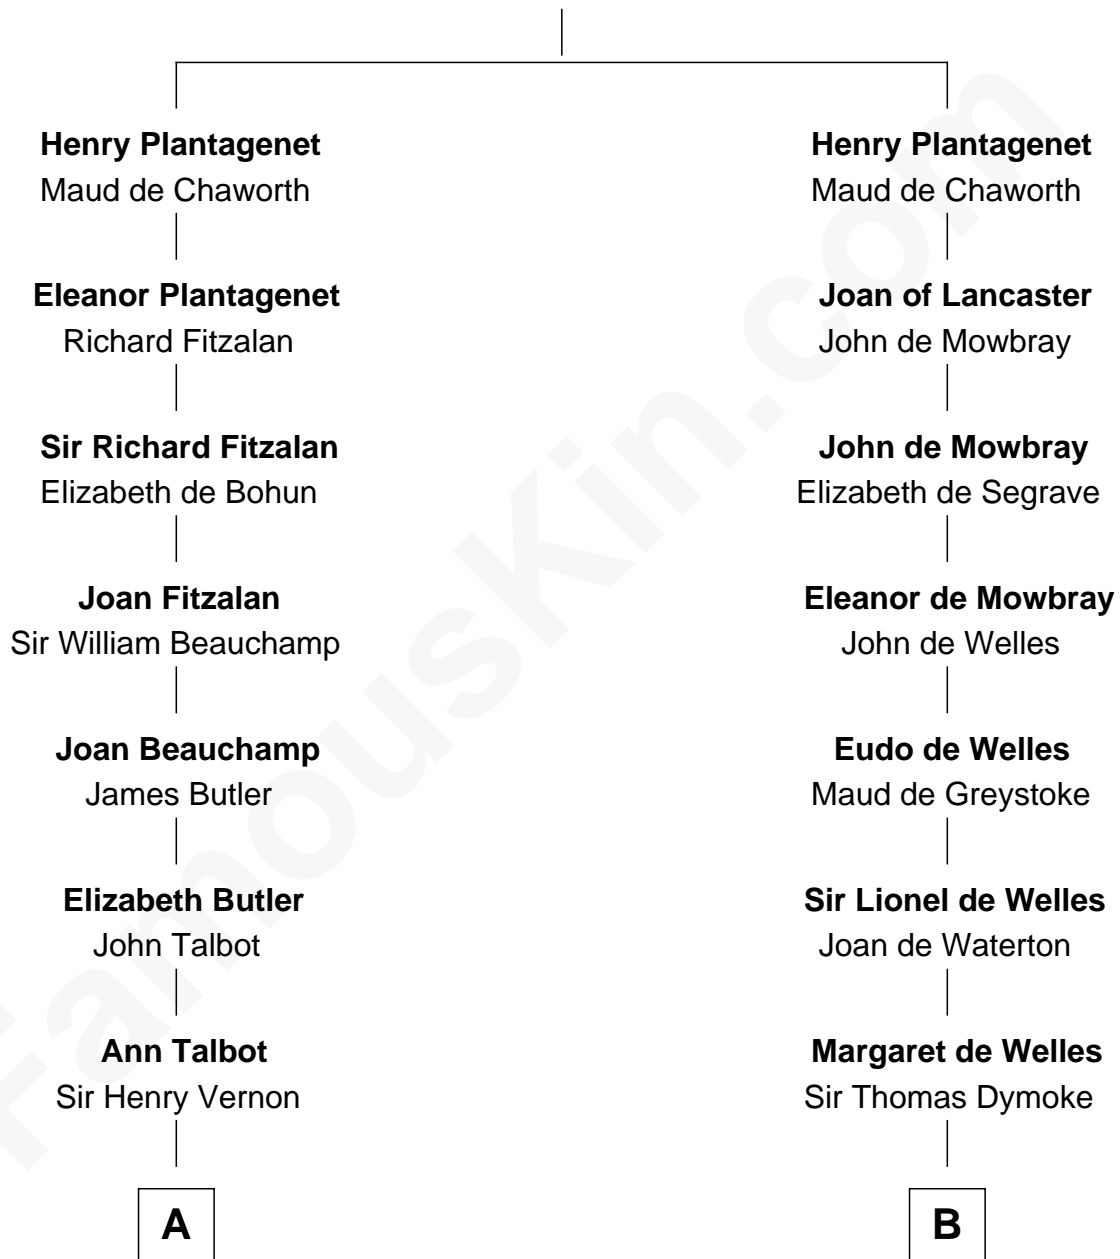

# FamousKin.com Relationship Chart of

**Lizzie Borden**

*Accused Murderess*

18th cousin 3 times removed of

**Ralph Waldo Emerson**

*American Poet*

**Edmund Plantagenet**

Blanche of Artois

FamousKin.com