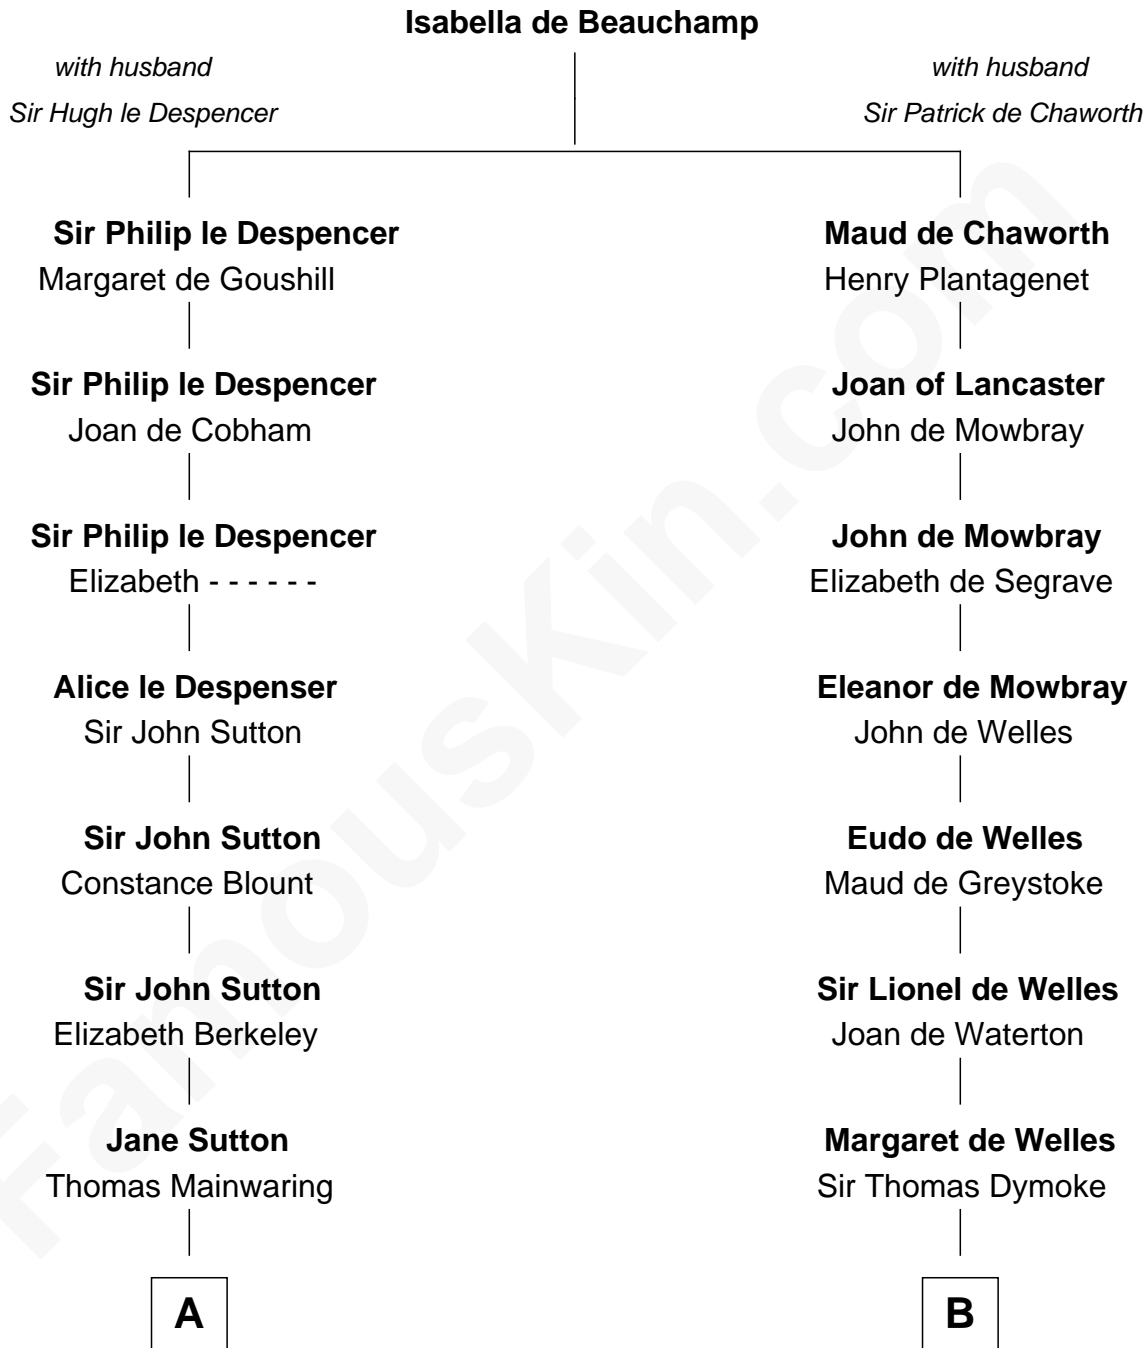

FamousKin.com Relationship Chart of

Lizzie Borden

Accused Murderess

18th cousin 2 times removed of

Ralph Waldo Emerson

American Poet

FamousKin.com