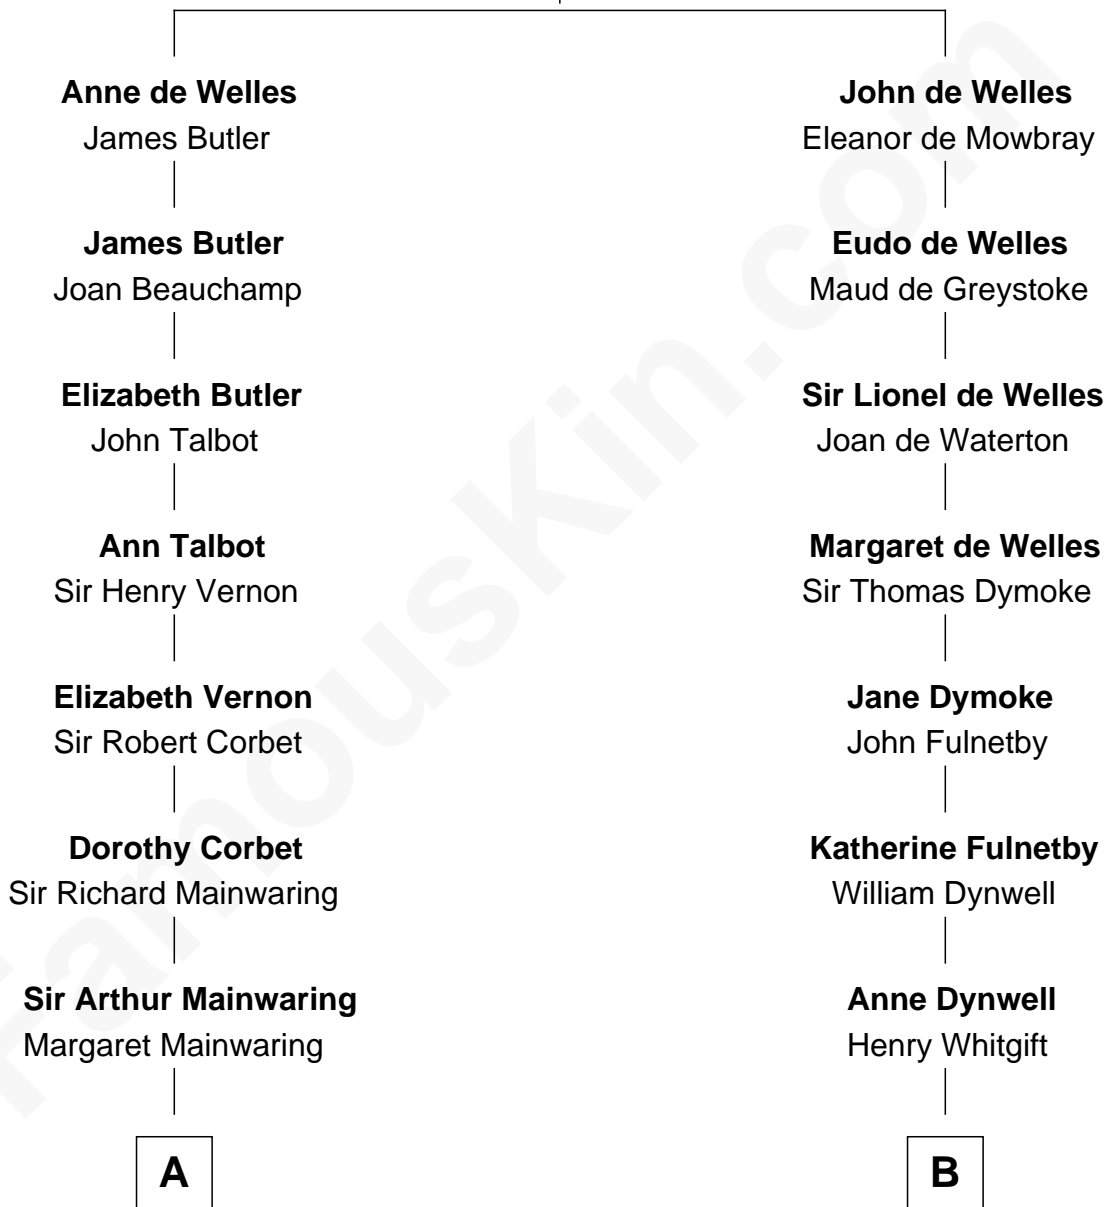

# FamousKin.com Relationship Chart of

**Lizzie Borden**

*Accused Murderess*

15th cousin 3 times removed of

**Ralph Waldo Emerson**

*American Poet*

**John de Welles**

Maud de Roos

**C**

—  
**Sarah Anthony Morse**  
Andrew Jackson Borden

—  
**Lizzie Borden**  
*Accused Murderess*

FamousKin.com