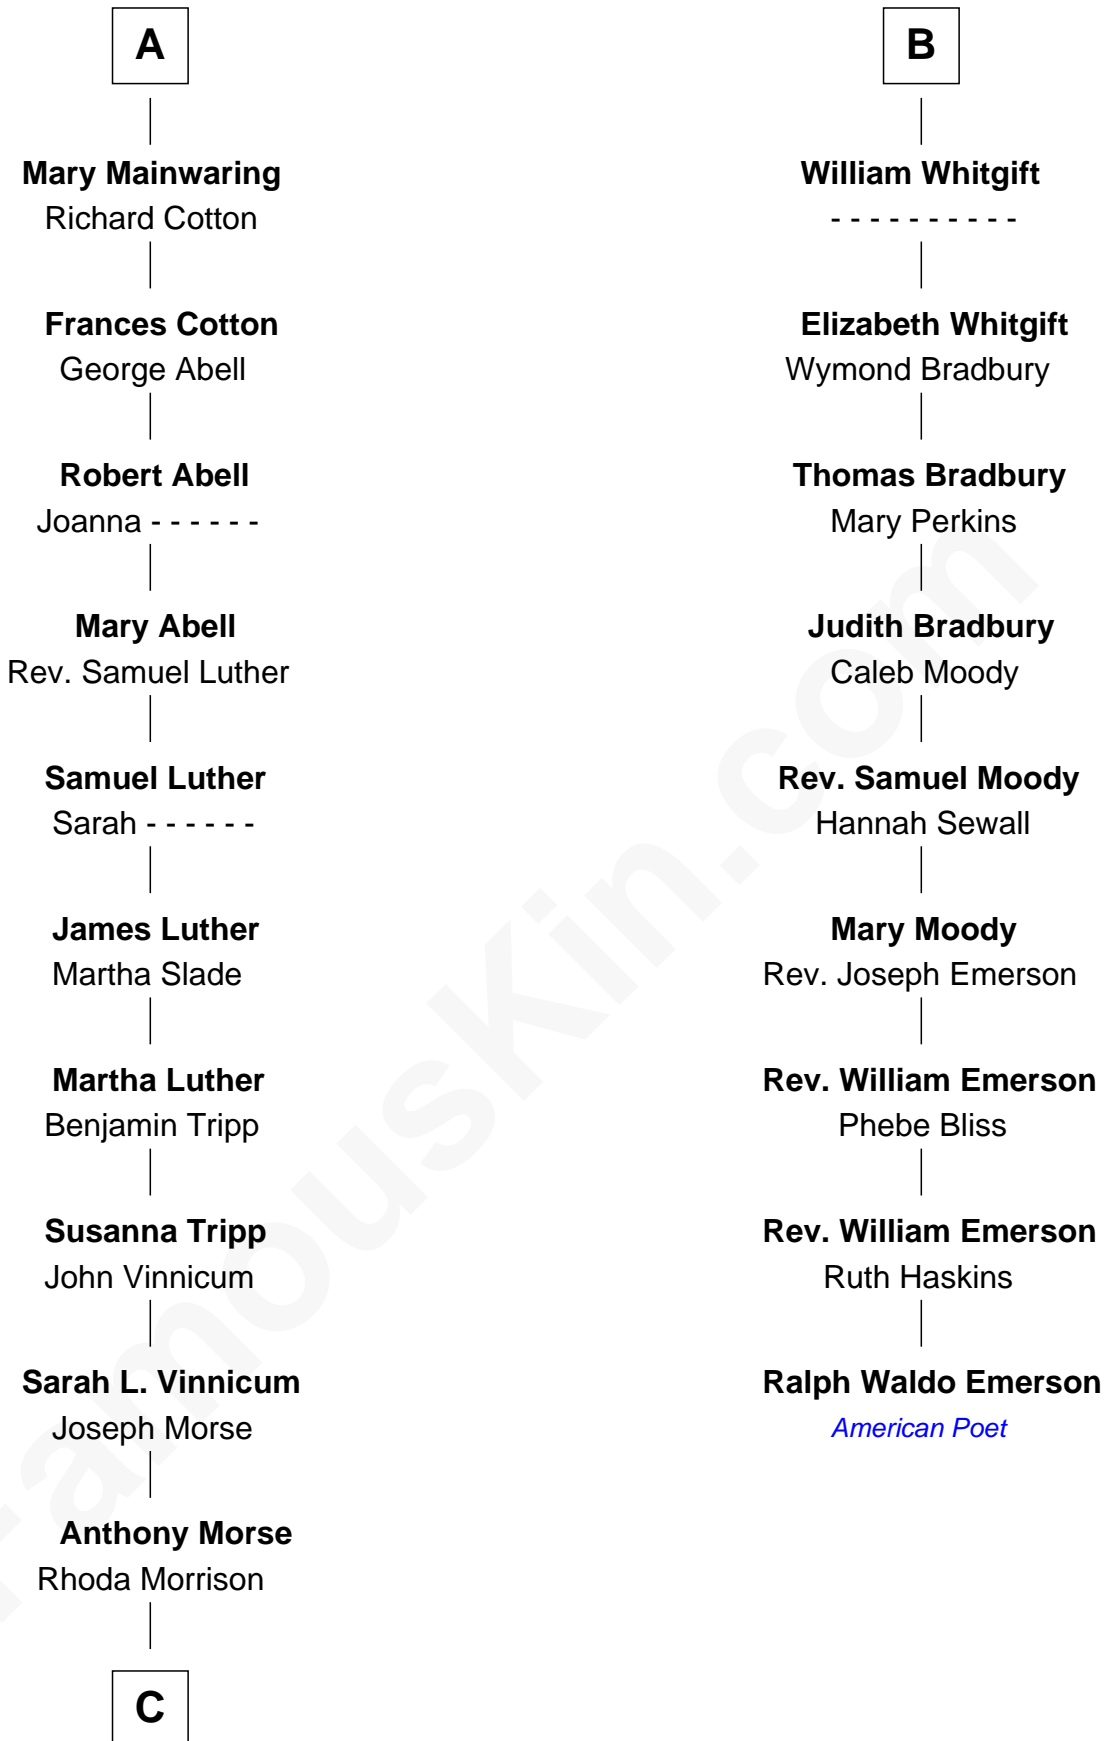

# FamousKin.com Relationship Chart of

**Lizzie Borden**

*Accused Murderess*

15th cousin 3 times removed of

**Ralph Waldo Emerson**

*American Poet*

**John de Welles**

Maud de Roos

**C**

—  
**Sarah Anthony Morse**  
Andrew Jackson Borden

—  
**Lizzie Borden**  
*Accused Murderess*

FamousKin.com