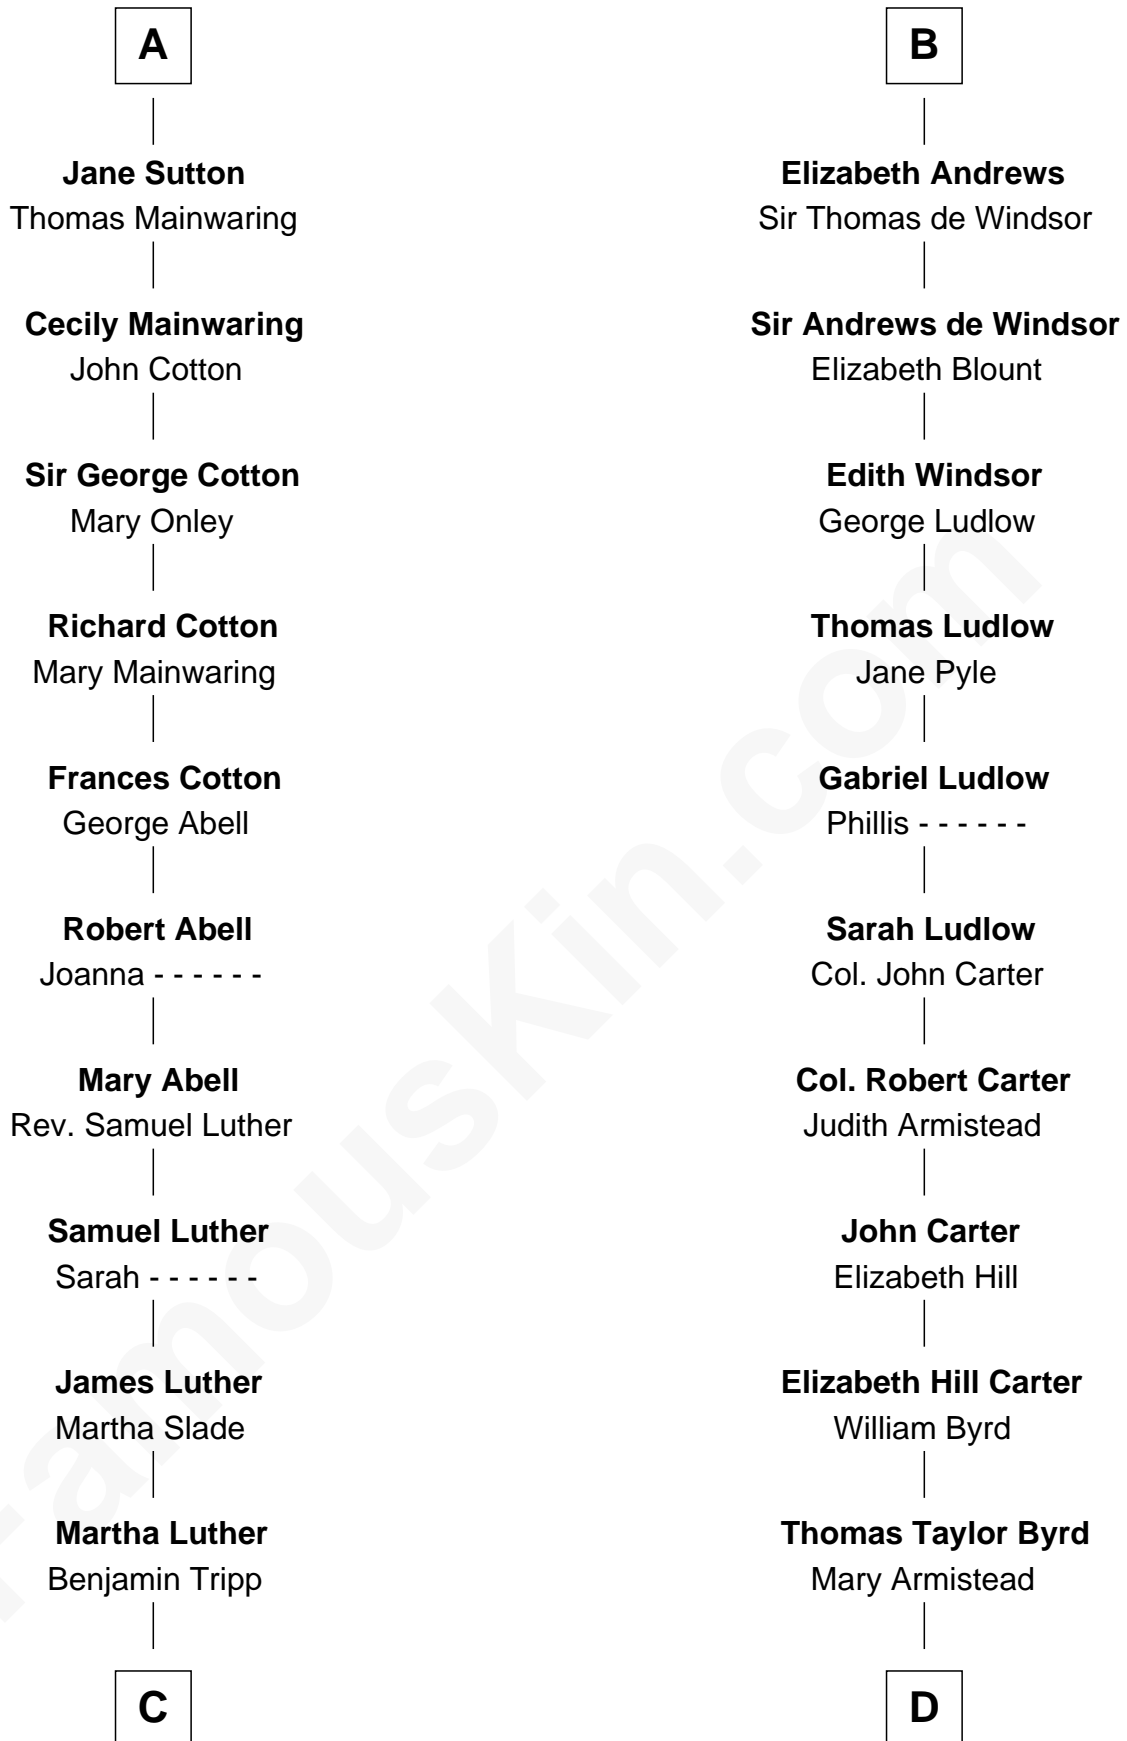

# FamousKin.com Relationship Chart of

**Lizzie Borden**

*Accused Murderess*

20th cousin 1 time removed of

**Admiral Richard Byrd**

*Polar Explorer*

**Sir Hugh le Despencer**

Aveline Basset

**Alice le Despenser**

Sir John Sutton

**Sir John Sutton**

Constance Blount

**Sir John Sutton**

Elizabeth Berkeley

**A**

**Eleanor le Despencer**

Catherine de Beaumont

**Elizabeth Luttrell**

John Stratton

**Elizabeth Stratton**

John Andrews

**B**

**C**

**Susanna Tripp**  
John Vinnicum

**Sarah L. Vinnicum**  
Joseph Morse

**Anthony Morse**  
Rhoda Morrison

**Sarah Anthony Morse**  
Andrew Jackson Borden

**Lizzie Borden**  
*Accused Murderess*

**D**

**Richard Evelyn Byrd**  
Anne Harrison