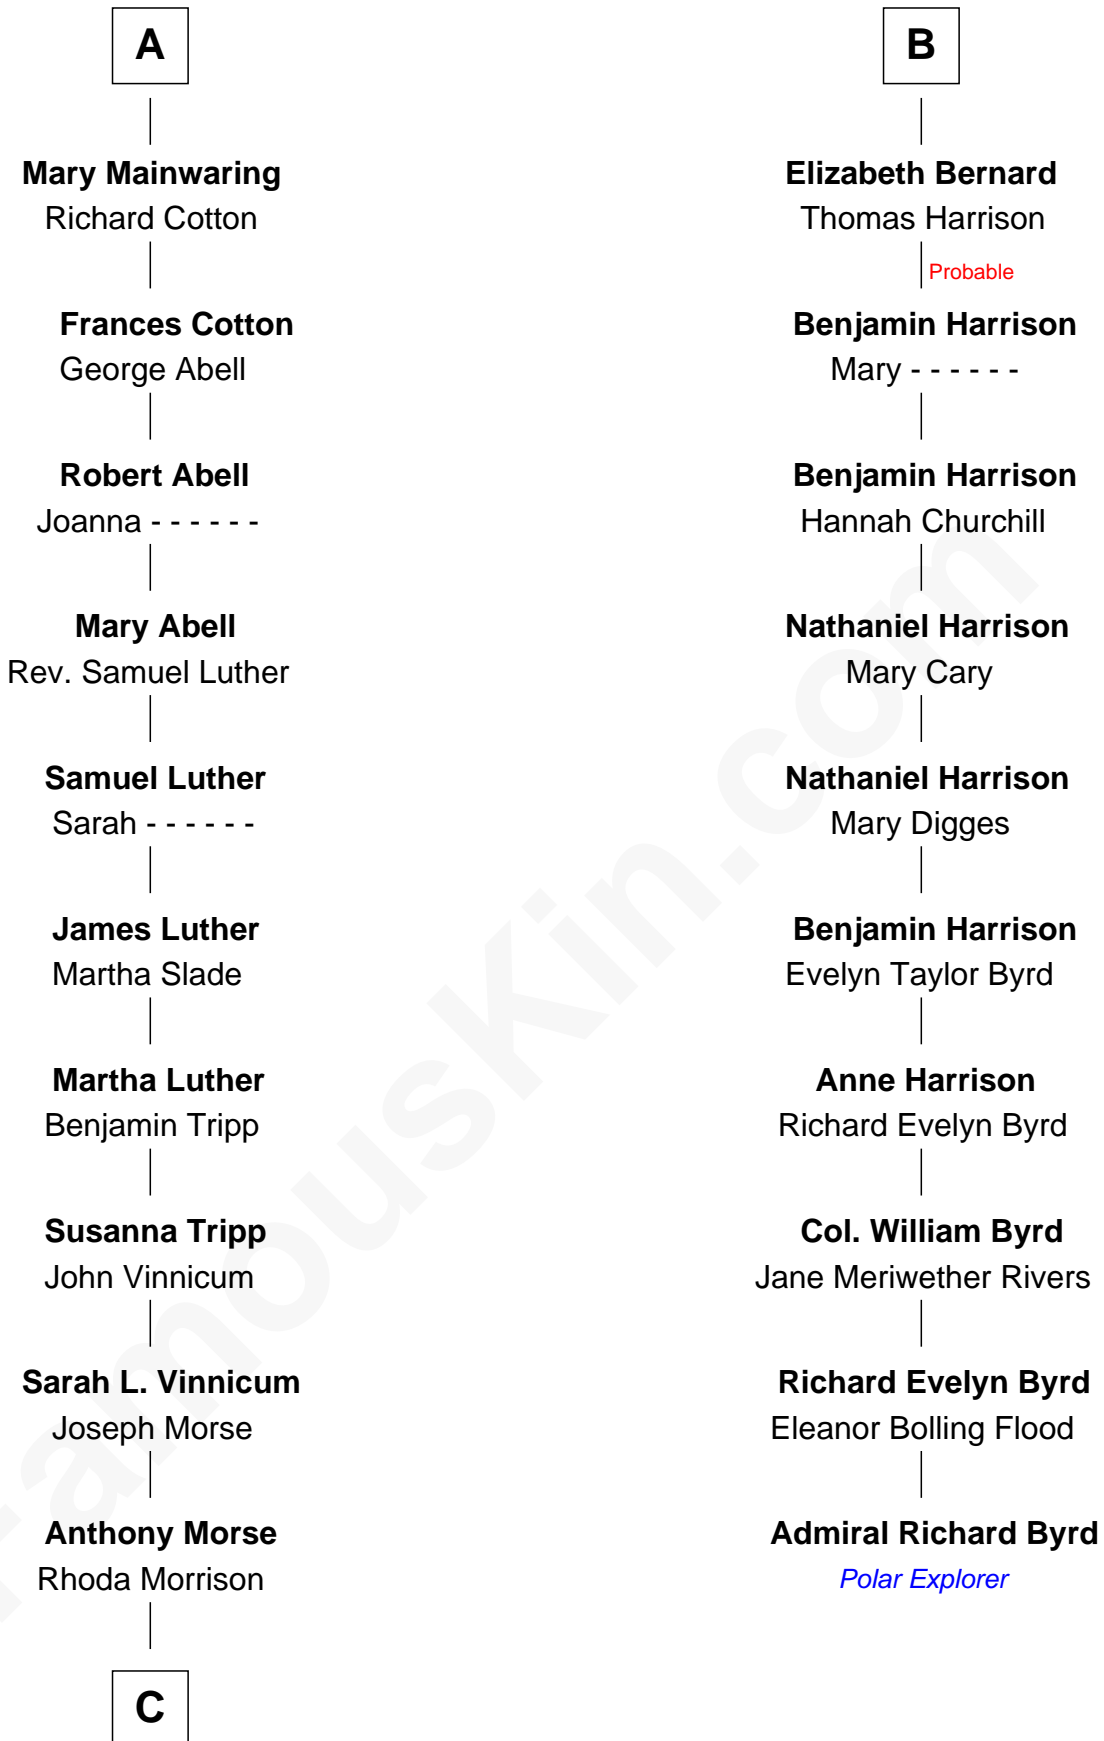

FamousKin.com Relationship Chart of

Lizzie Borden

Accused Murderess

16th cousin 2 times removed of

Admiral Richard Byrd

Polar Explorer

John de Welles

Maud de Roos

Anne de Welles

James Butler

James Butler

Joan Beauchamp

Elizabeth Butler

John Talbot

Ann Talbot

Sir Henry Vernon

Margaret Daundelyn

John Bernard

Cecily Muscote

Francis Bernard

Alice Hazlewood

B

C

—
Sarah Anthony Morse
Andrew Jackson Borden

—
Lizzie Borden
Accused Murderess

FamousKin.com